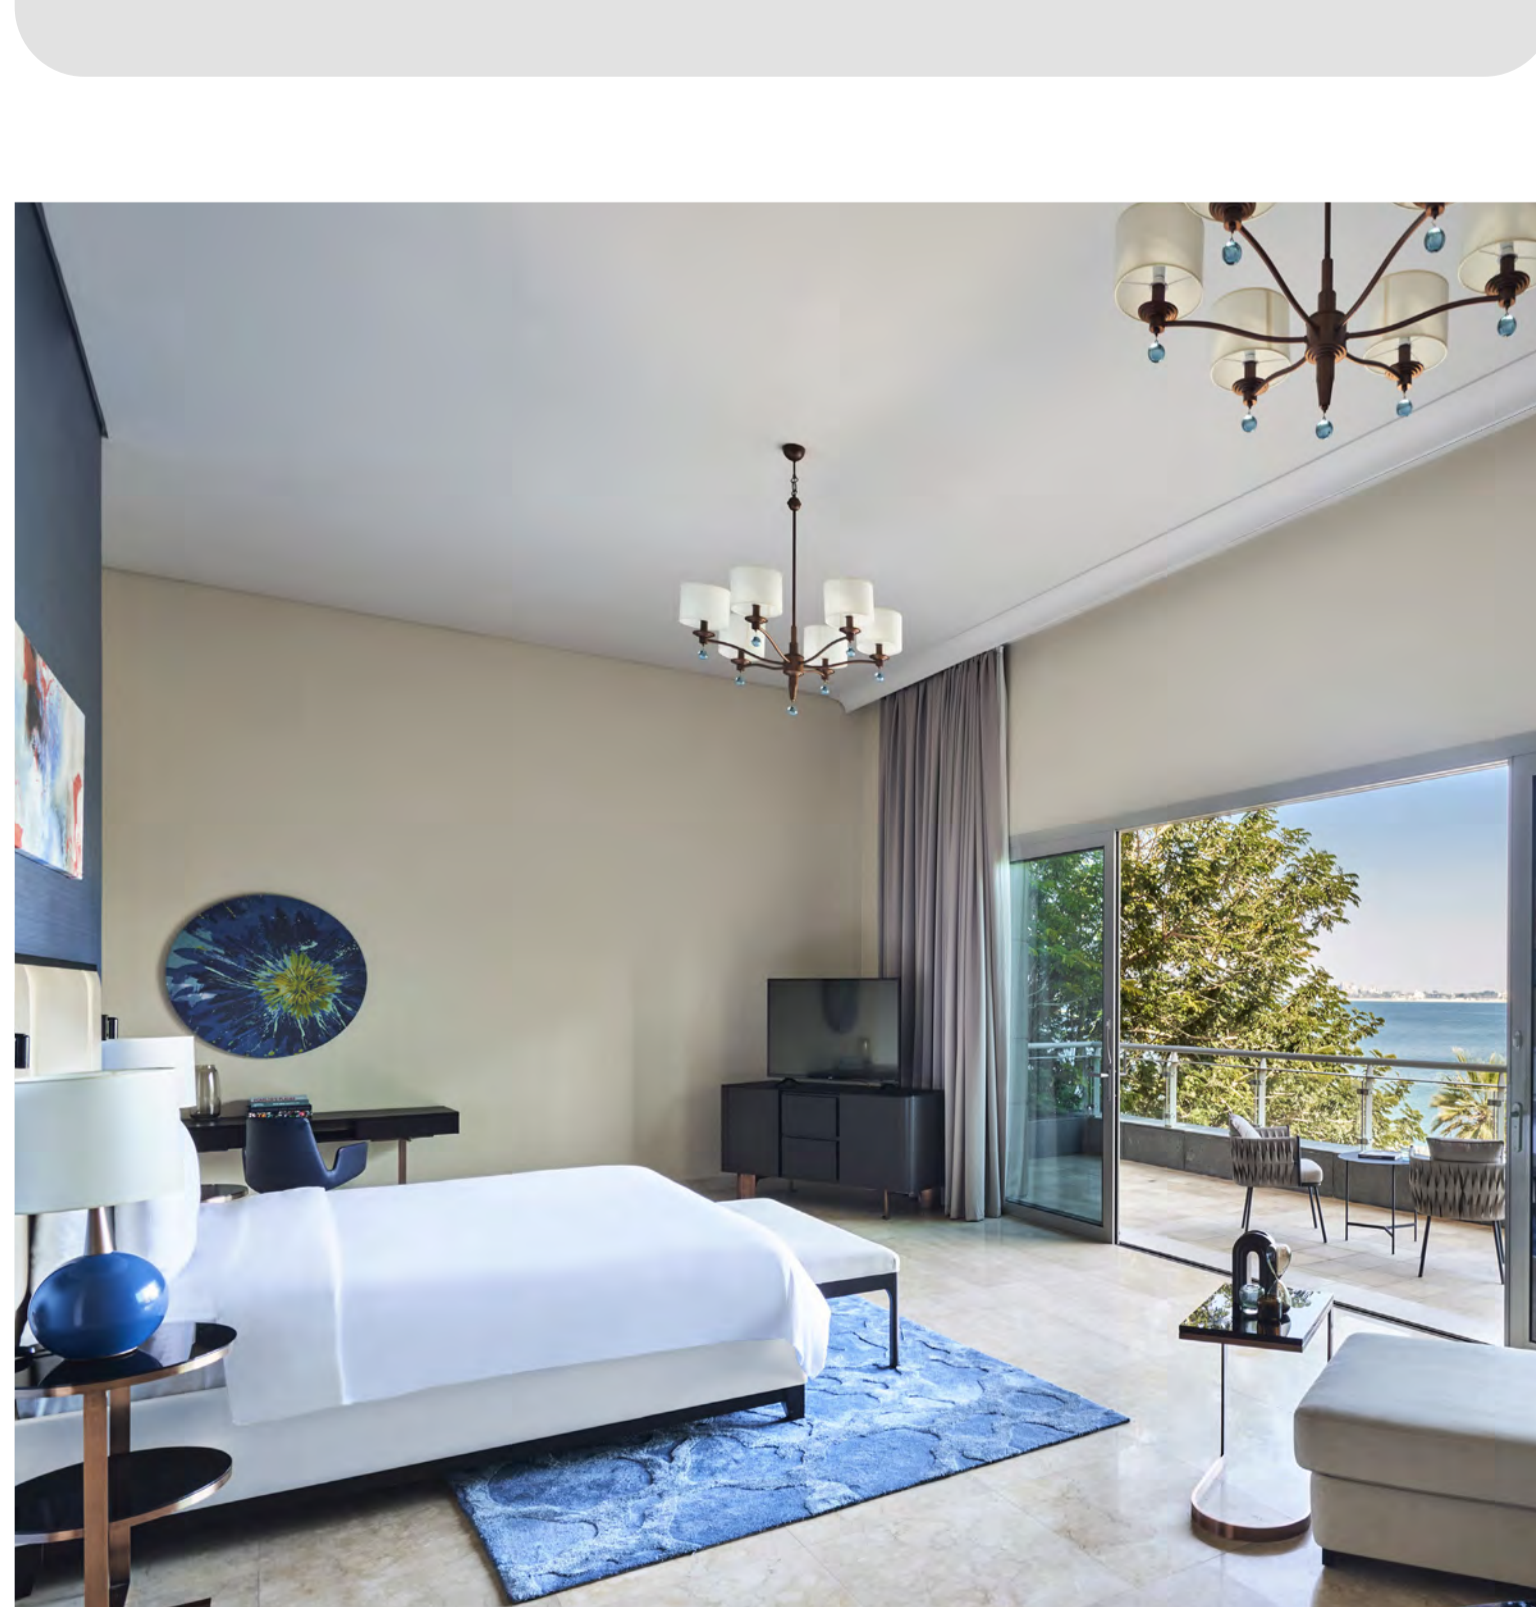

Five-Bedroom Suite with Private Pool

400 m²

View in