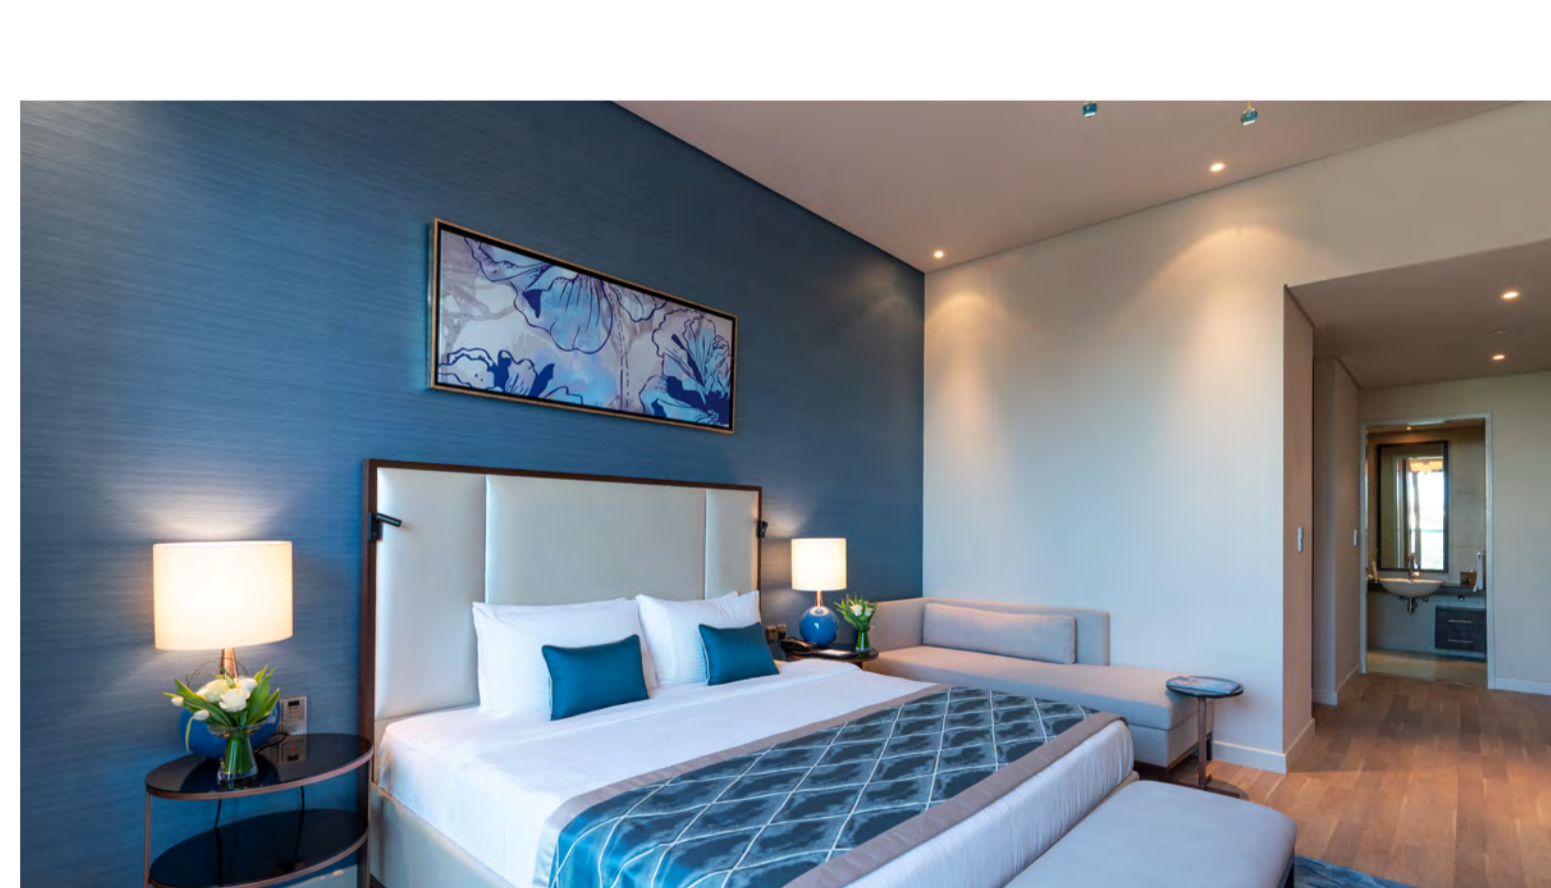

Two-Bedroom Family Suite

215 m²

View in

With panoramic views of Dubai's glittering skyline from all principal rooms, the Two Bedroom Senior Suite ensures a deluxe holiday experience in a luxurious resort on Palm Jumeirah.