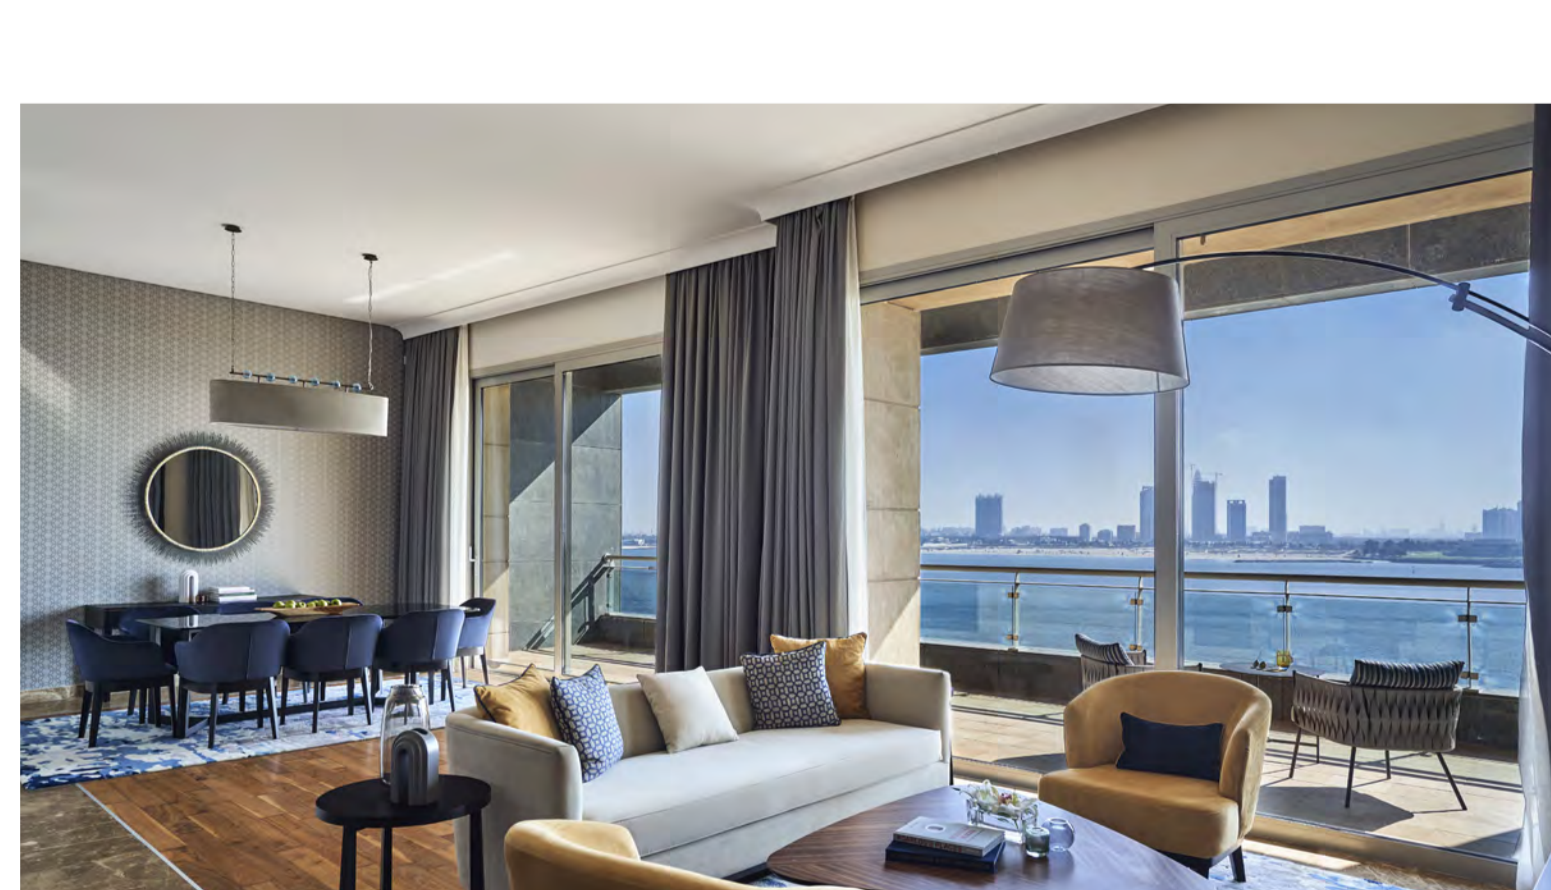

Three-Bedroom Family Suite

250 m²

View in