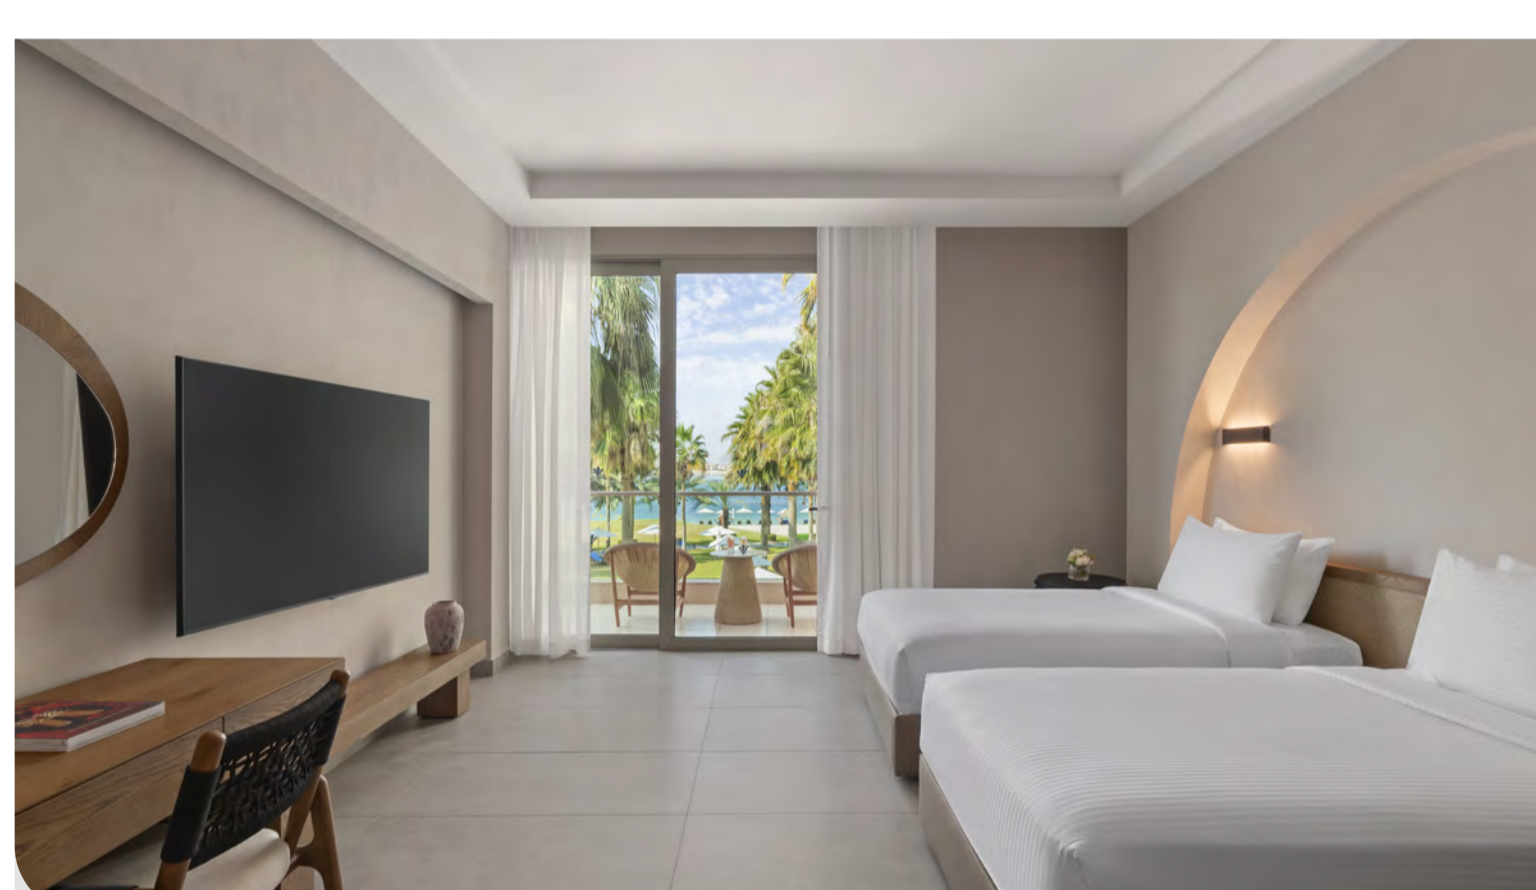

Two-Bedroom Senior Suite

150 m²

View in

With panoramic views of Dubai's glittering skyline from all principal rooms, the Two Bedroom Senior Suite ensures a deluxe holiday experience in a luxurious resort on Palm Jumeirah.