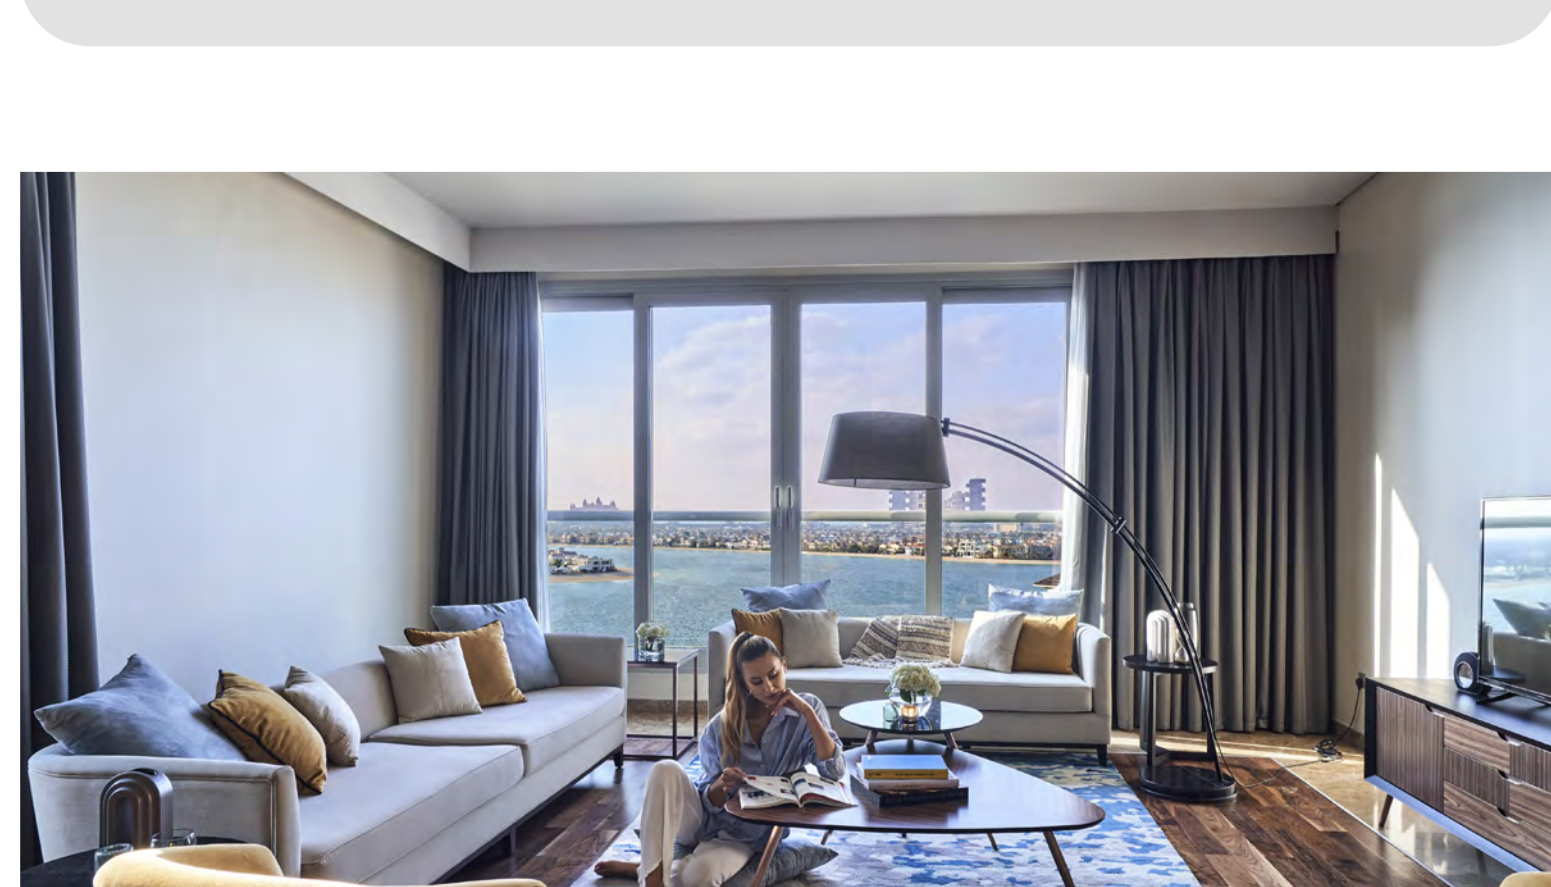

Four-Bedroom Penthouse Suite

370 m²

View in