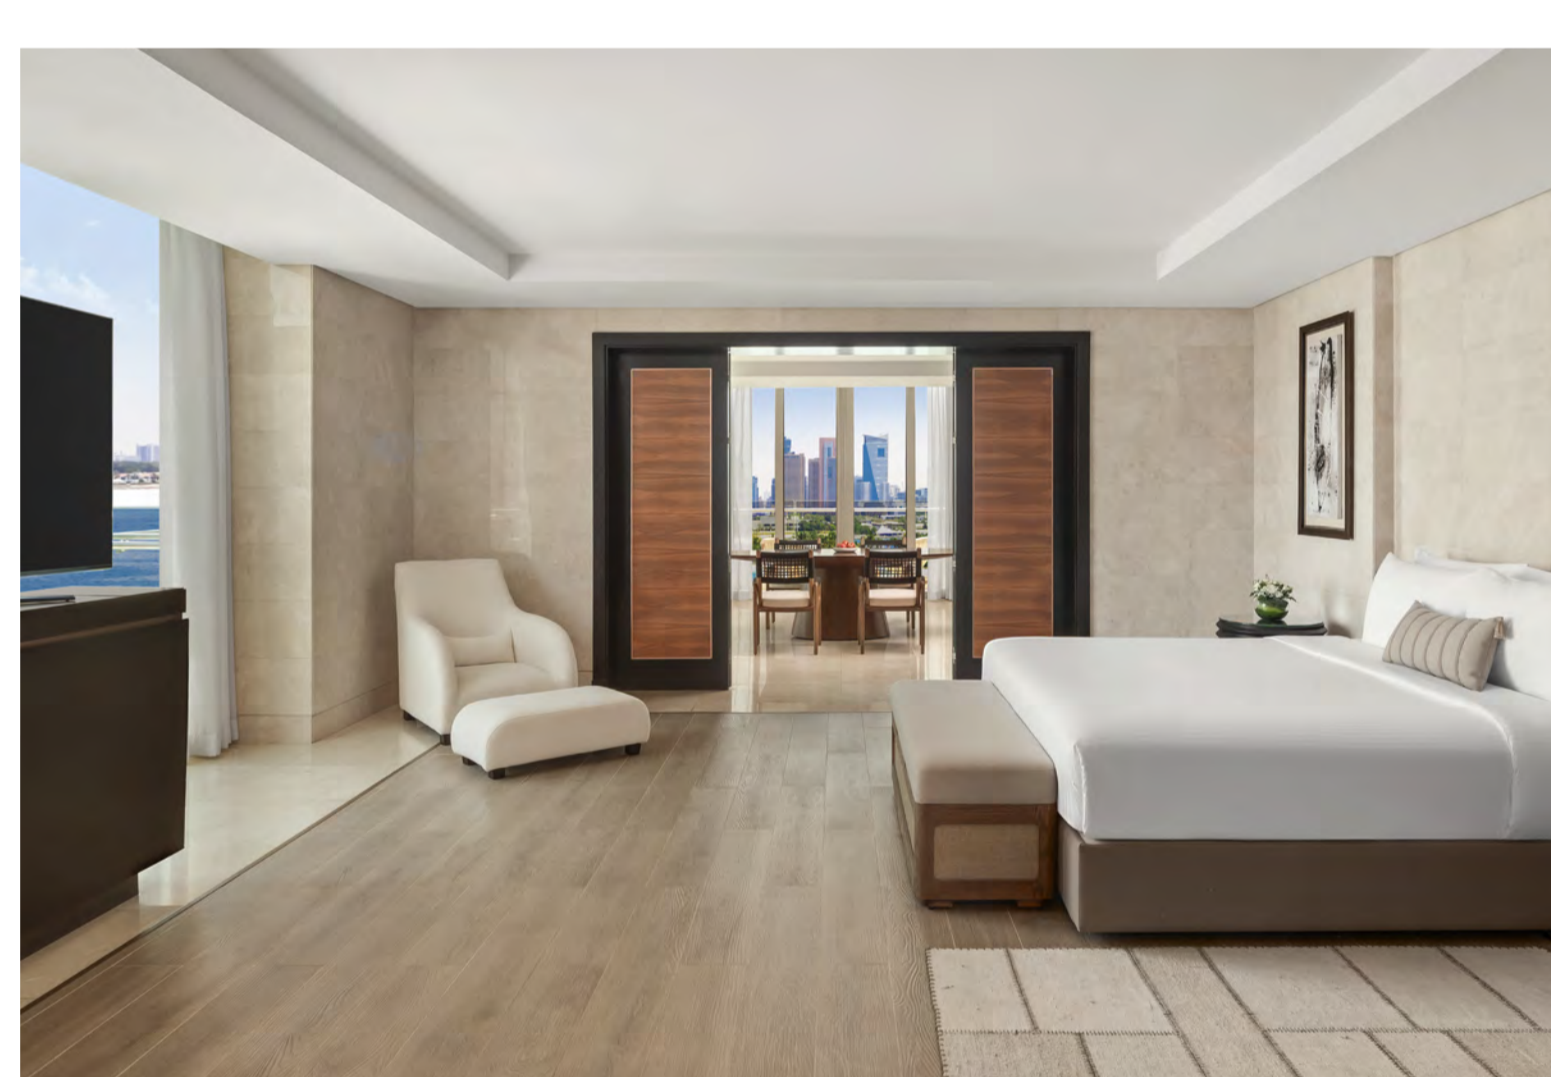

King Suite Panoramic Sea View

380 m²

View in