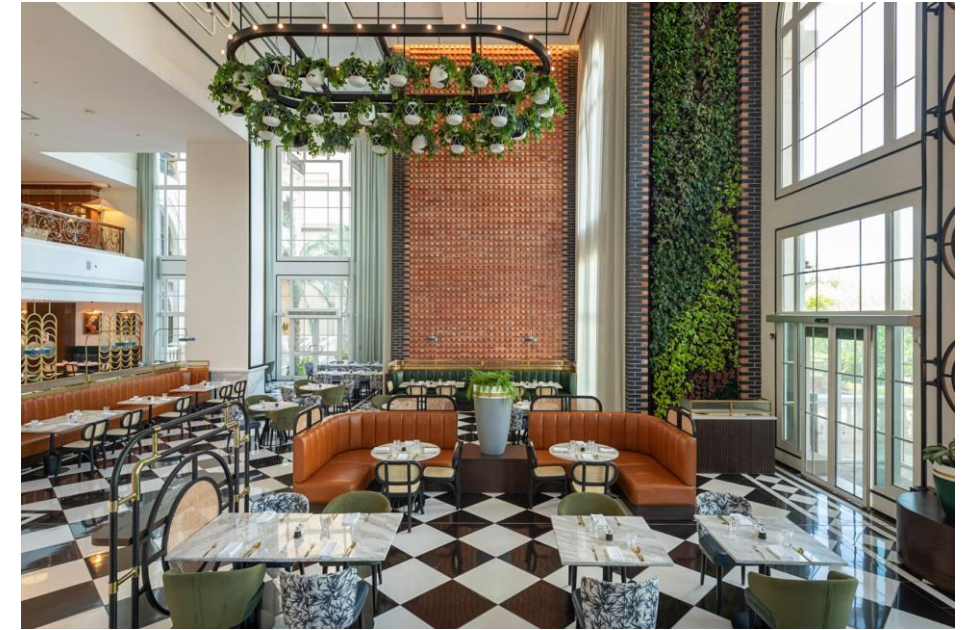

- 112 Units
- 52/54 sq.m
- Main features:
 - Separate bathtub and shower
 - Nespresso coffee machine
 - Complimentary water, tea and coffee

Club Suite Sea View

Get exclusive access to the Westin Club lounge with refreshments and more with your Club Suite bookings. High ceilings, fine wood furnishings, and rich textures are enhanced by subtle hues in our welcoming rooms, revealing city or Arabian Sea views. Some rooms also offer charming balconies.

Food & Beverage

DISCOVER OUR 21
INTERNATIONAL OUTLETS

Baba Steakhouse

Conservatory

Mina's Kitchen

El Sur

Sui Mui

Sand Bar