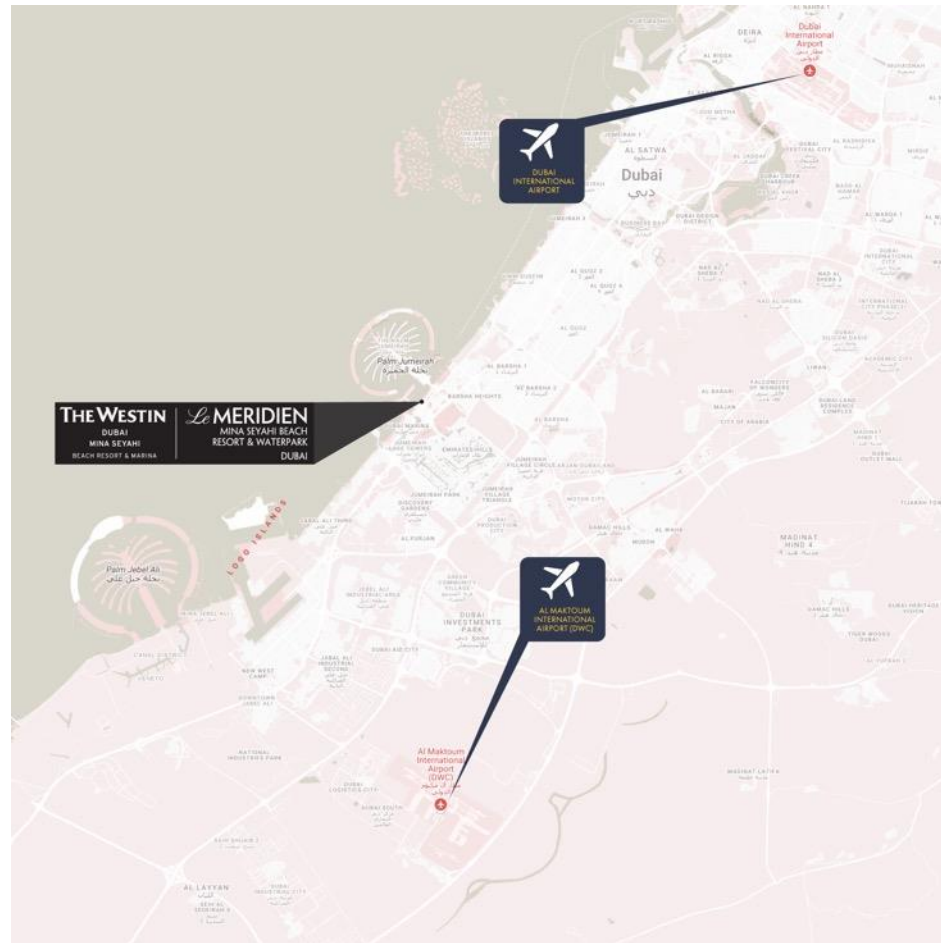

The Westin Dubai Mina Seyahi Beach Resort & Marina

Connectivity

- 30 minutes from Dubai International Airport (DXB)
- 20 minutes from Maktoum International Airport (DWC)
- 5 minutes from Dubai Marina tram and Dubai metro stations

Location Map

Resort Map

- 1 Conservatory
- 2 Serdaal Ballroom
- 3 Conference Centre
- 4 Five Iron Golf
- 6 Sui Mui
- 7 Mina's Kitchen
- 8 Heavenly Spa® & Westin Workout®
- 9 El Sur
- 10 Baba Steakhouse
- 11 Bussola
- 12 Mare by Bussola
- 13 Sand Bar
- 14 Westin Winding Pool
- 15 Lap Pool & Towel Counter
- 16 Kids Pool
- 17 South Bar
- 18 Beach
- 19 The Creamery
- 20 Fish Beach Taverna
- 21 Jungle Bay Waterpark
- 22 LM Family Kids Club
- 23 Latest Recipe
- 24 Latitude
- 25 Bounty Beets
- 26 Kids Pool & Towel Counter
- 27 Horizon Pool
- 28 Horizon Bar & Restaurant
- 29 Watersports Centre
- 30 Barasti Beach
- 31 Barasti Bar & Restaurant
- 32 W Beach
- 33 W Beach Bar
- 34 Farrago Bar & Lounge
- 35 Ginger Moon
- 36 Studios
- 37 Blended Salon
- 38 Blended Spa
- 39 Attiko
- 40 Barasti Parking
- 41 Viya Fit

Meetings & Events

The Westin Dubai Mina Seyahi Beach Resort & Marina is the premier choice for conferences, VIP meetings, and large-scale promotional events in Dubai.

With high, 5.5-meter ceiling, our Serdaal Ballroom provides a stunning setting for your large-scale event. At 835 square meters, the ballroom can host up to 500 guests for banquets.

Bussola

Mare by Bussola

Bussola Pizzeria

Jungle Bay Dining

Five Iron Golf

Oeno

Bounty Beets

Latitude