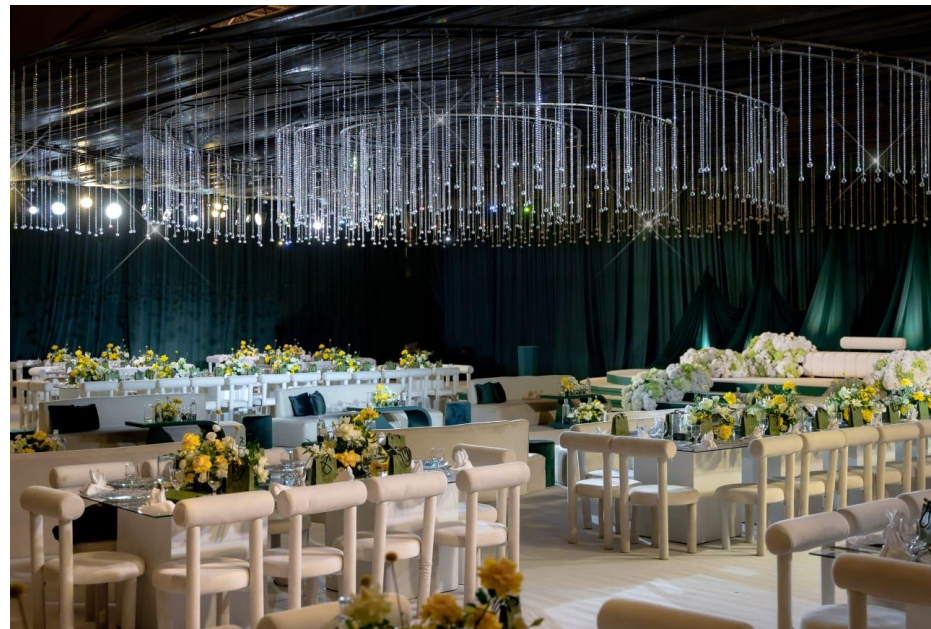

- 112 Units
- 52/54 sq.m
- Main features:
 - Separate bathtub and shower
 - Nespresso coffee machine
 - Complimentary water, tea and coffee

Club Suite Sea View

Get exclusive access to the Westin Club lounge with refreshments and more with your Club Suite bookings. High ceilings, fine wood furnishings, and rich textures are enhanced by subtle hues in our welcoming rooms, revealing city or Arabian Sea views. Some rooms also offer charming balconies.

Meetings & Events

The Westin Dubai Mina Seyahi Beach Resort & Marina is the premier choice for conferences, VIP meetings, and large-scale promotional events in Dubai.

With high, 5.5-meter ceiling, our Serdaal Ballroom provides a stunning setting for your large-scale event. At 835 square meters, the ballroom can host up to 500 guests for banquets.