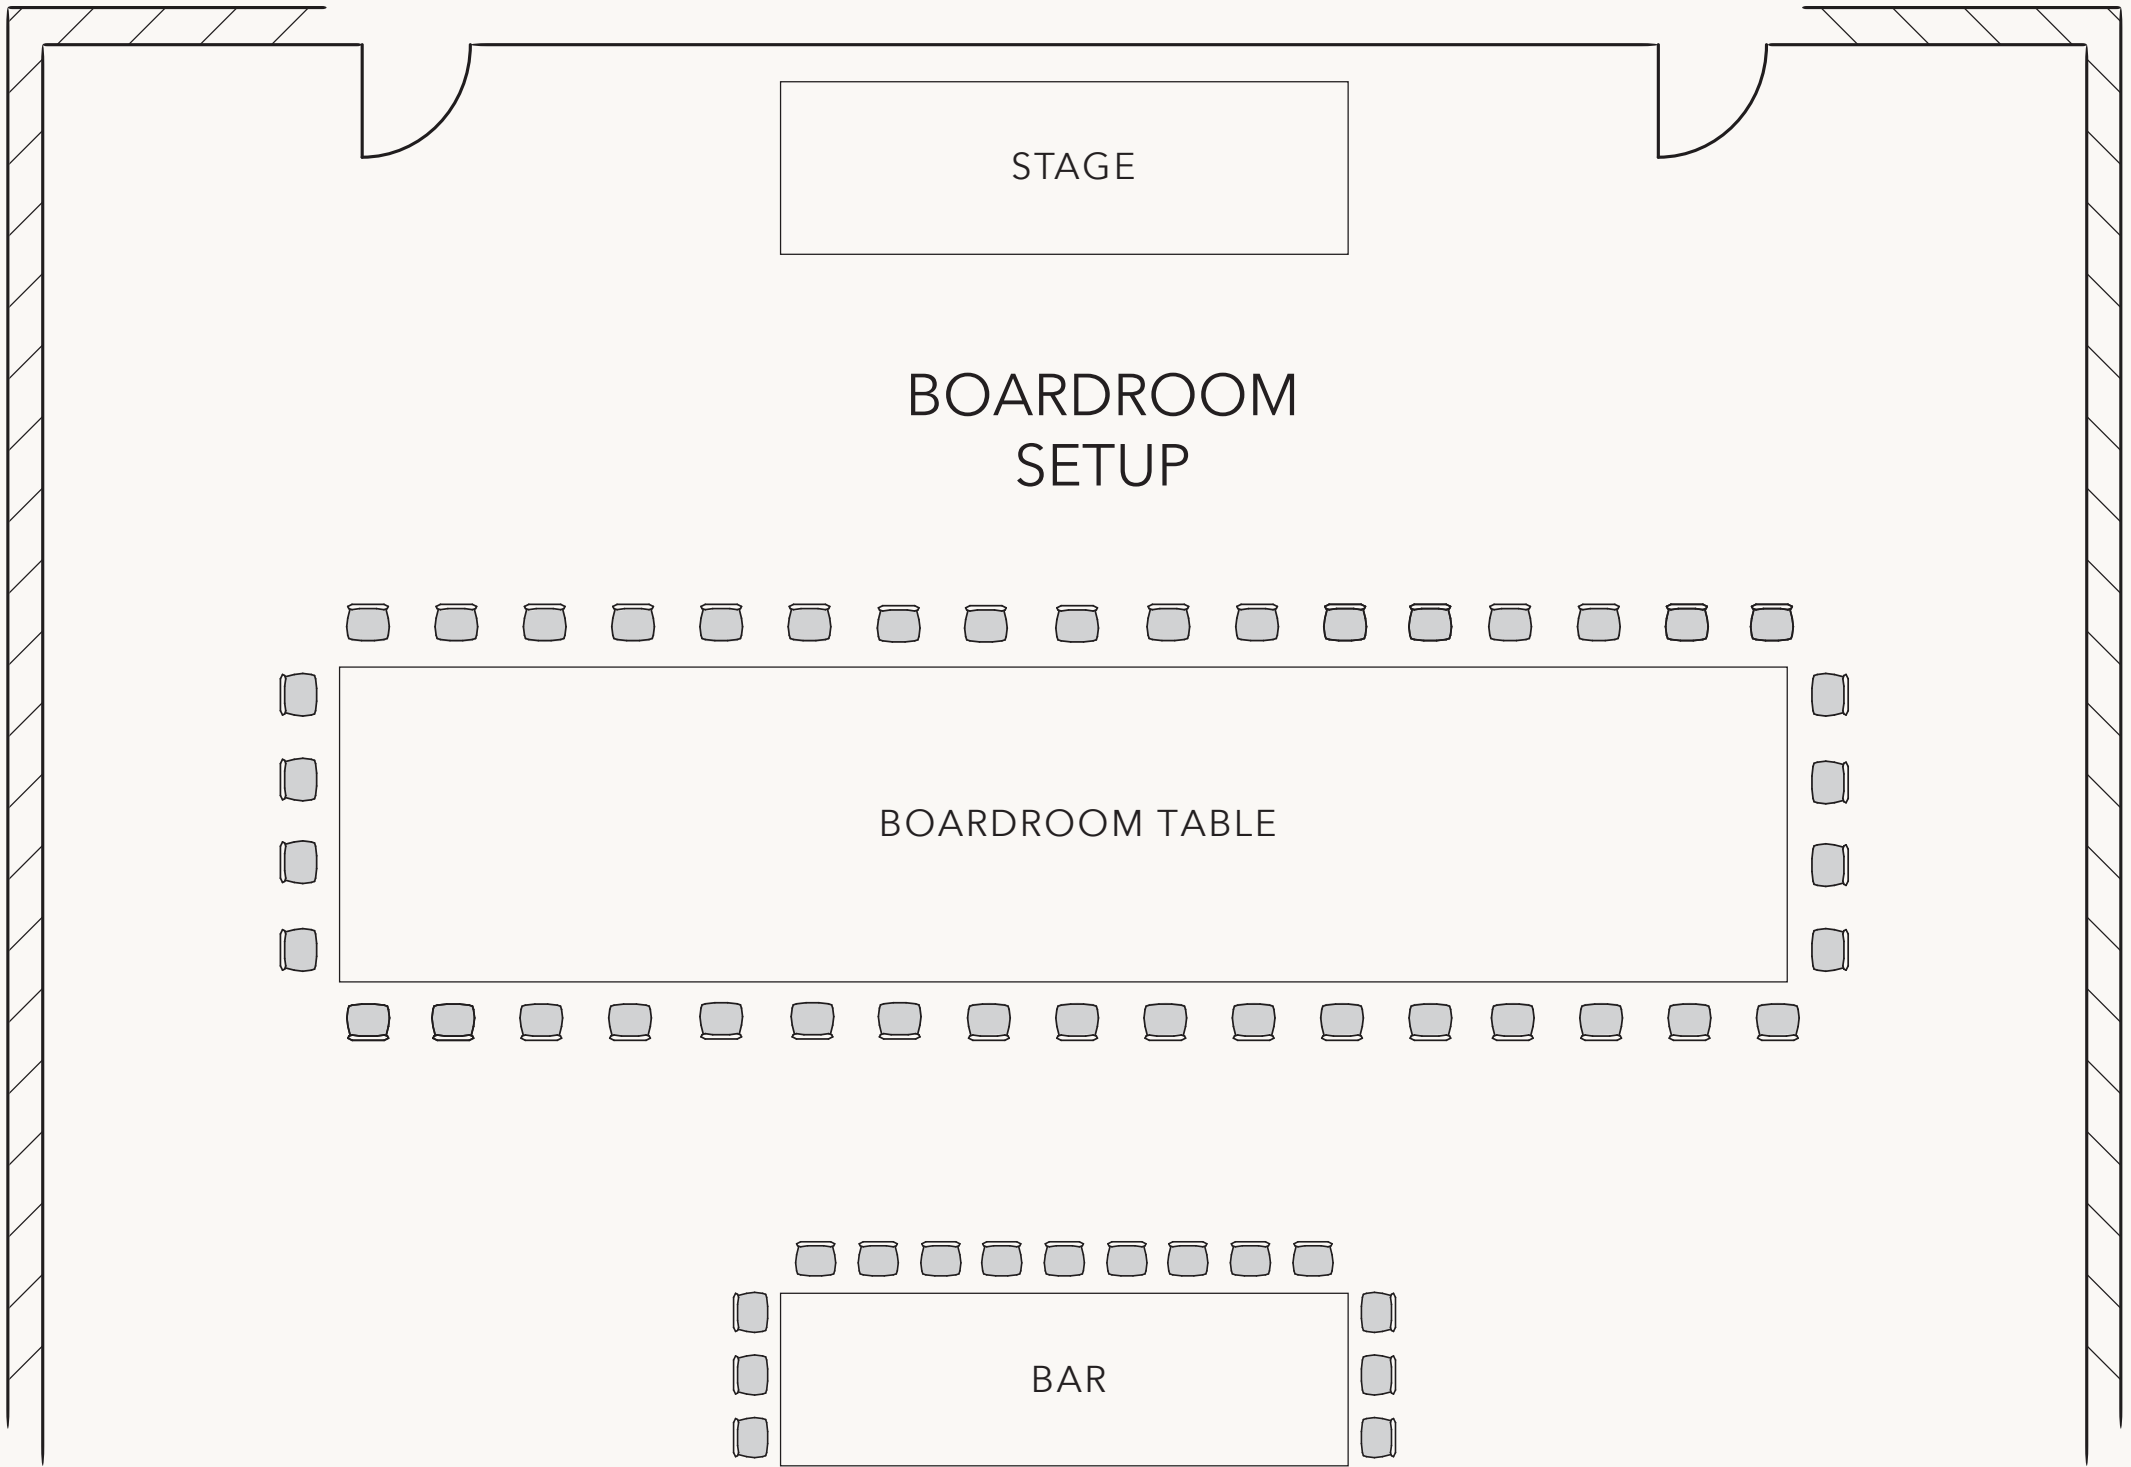

The space also features a VIP area on the ground floor with a separate bar and lounge area on the second floor.

For inquiries and more information, contact: myeventjzs@jumeirah.com

Ground Floor - Views

Ground Floor - Bar

Al Fresco Area

Ground Floor Bar

Private Dining Area

Cocktail Set-up

First Floor Lounge

Balcony Overlooking Ground Floor

Panoramic View of Ground and First Floor

The Glasshouse

Floor Space in Square Meters	
383	sqm for ground floor
297	sqm for Mezzanine floor
960	sqm for both Ground & Mezzanine floor

Glasshouse Seating Capacity							
Glasshouse	Boardroom	U Shape	Cabaret	Classroom	Full Dinner	Theatre	Cocktail Reception
Ground Floor Indoor	39	39	100	72	86	126	200
Ground Floor Outdoor	-	310	-	-	52	-	50
First Floor	-	-	-	-	106	60	-

Boardroom - Ground Floor

U-Shaped - Ground Floor

Cabret - Ground Floor

Classroom - Ground Floor

Theater - Ground Floor

Cocktail - Ground Floor

Cocktail - First Floor

Cocktail - Outdoor