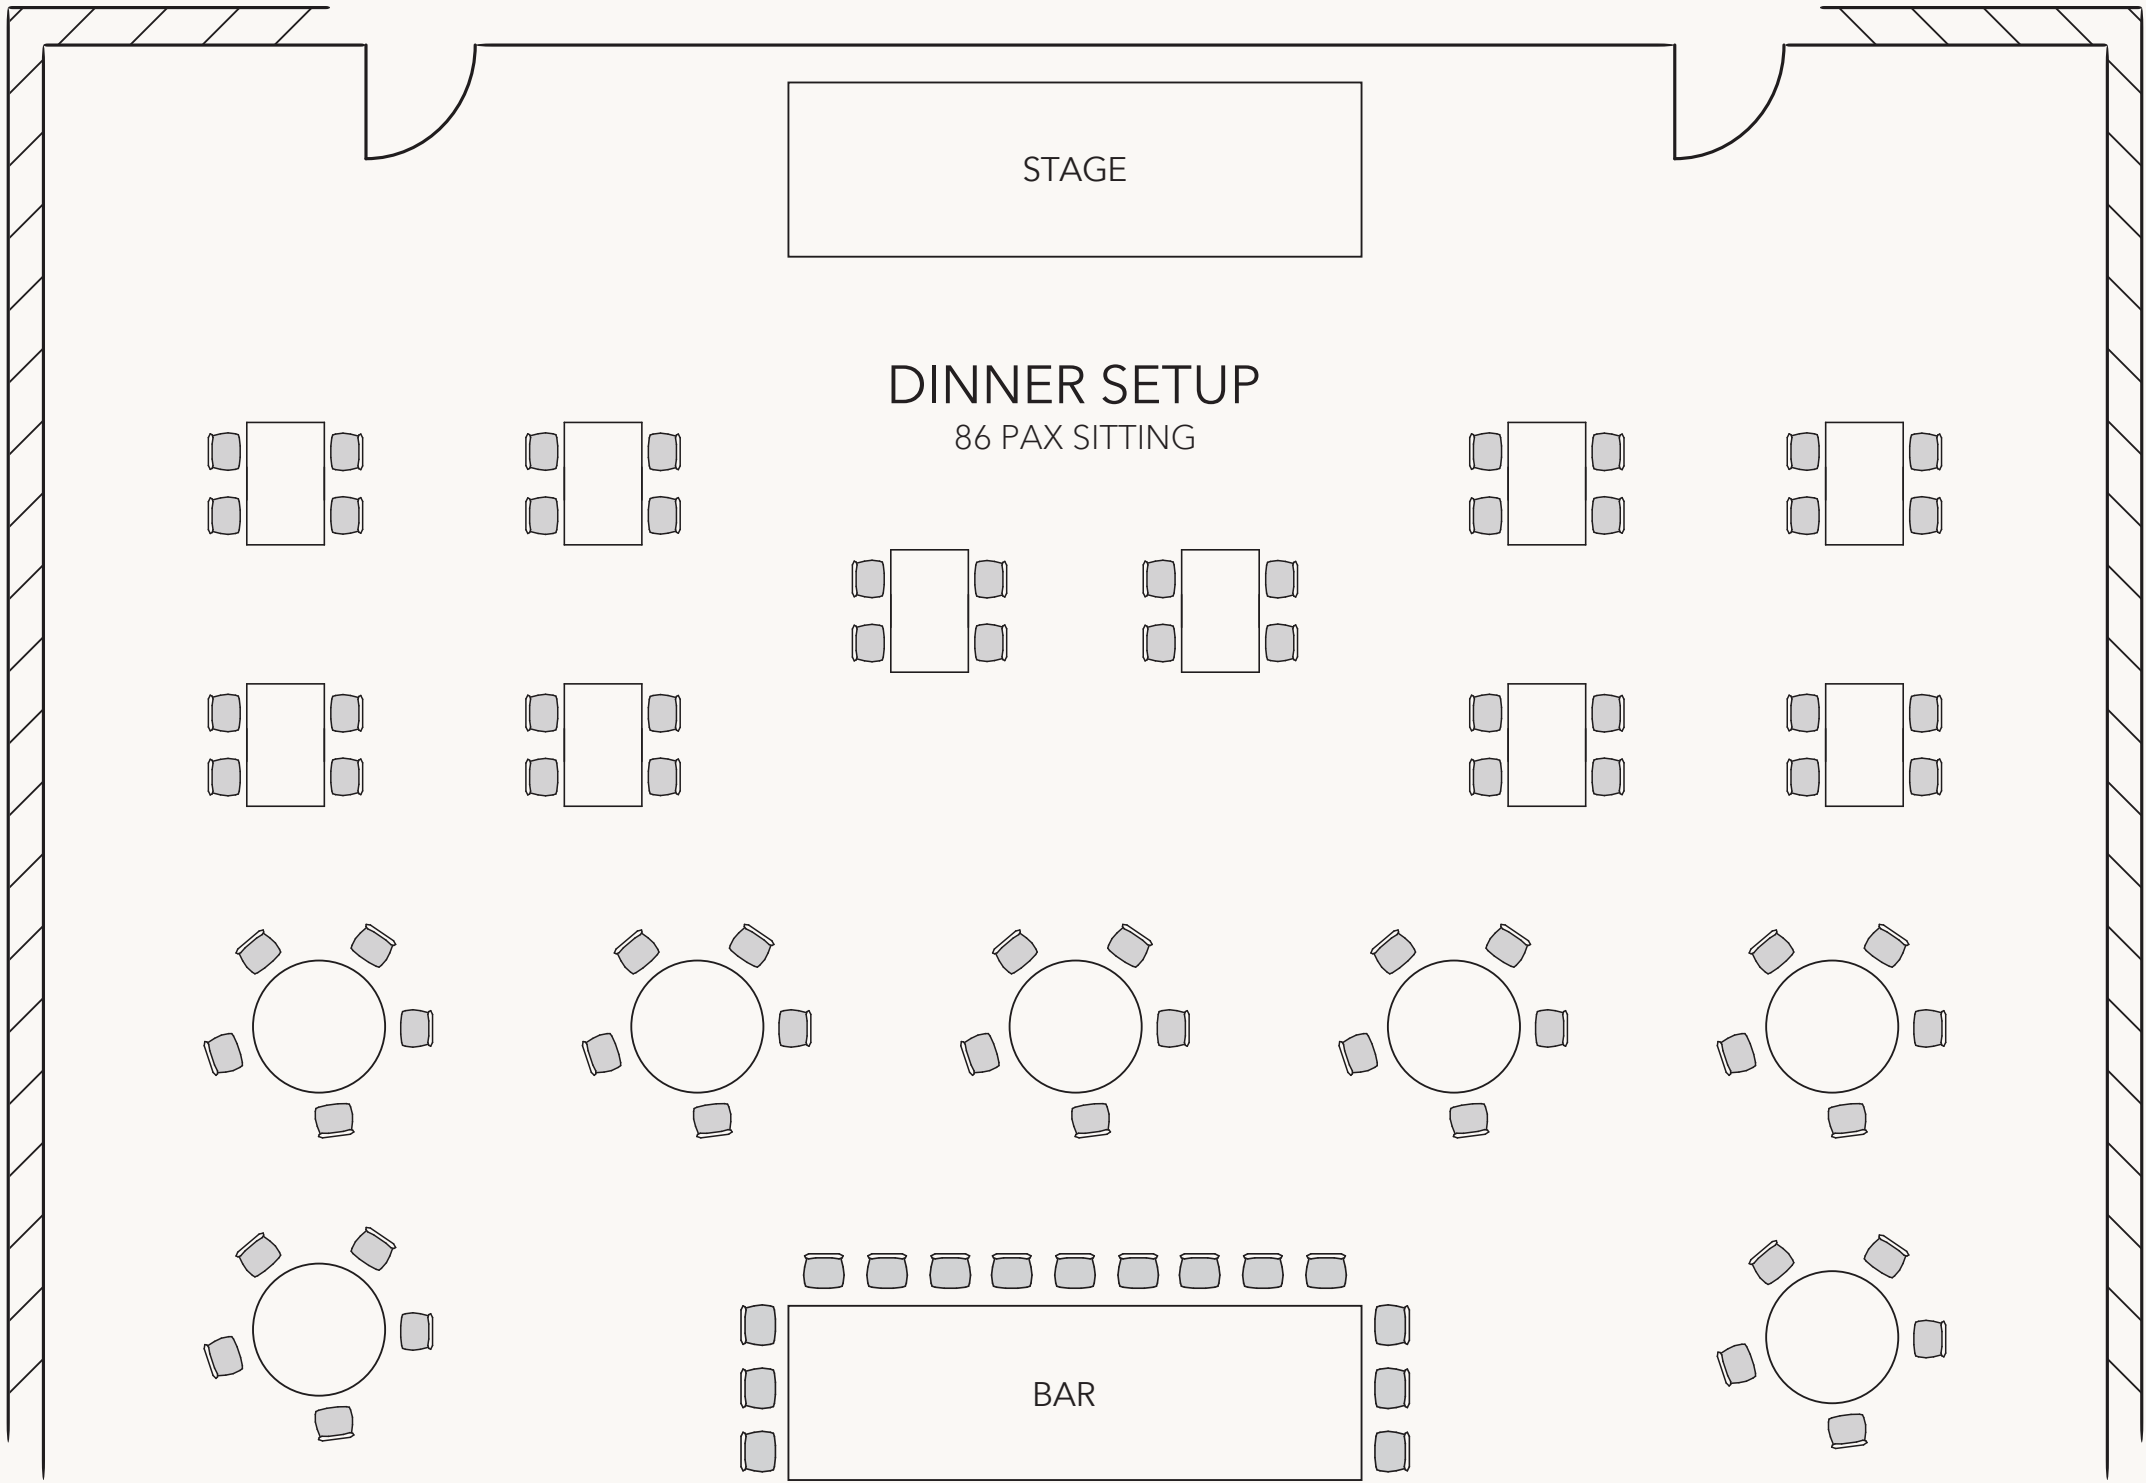

Dinner - Ground Floor