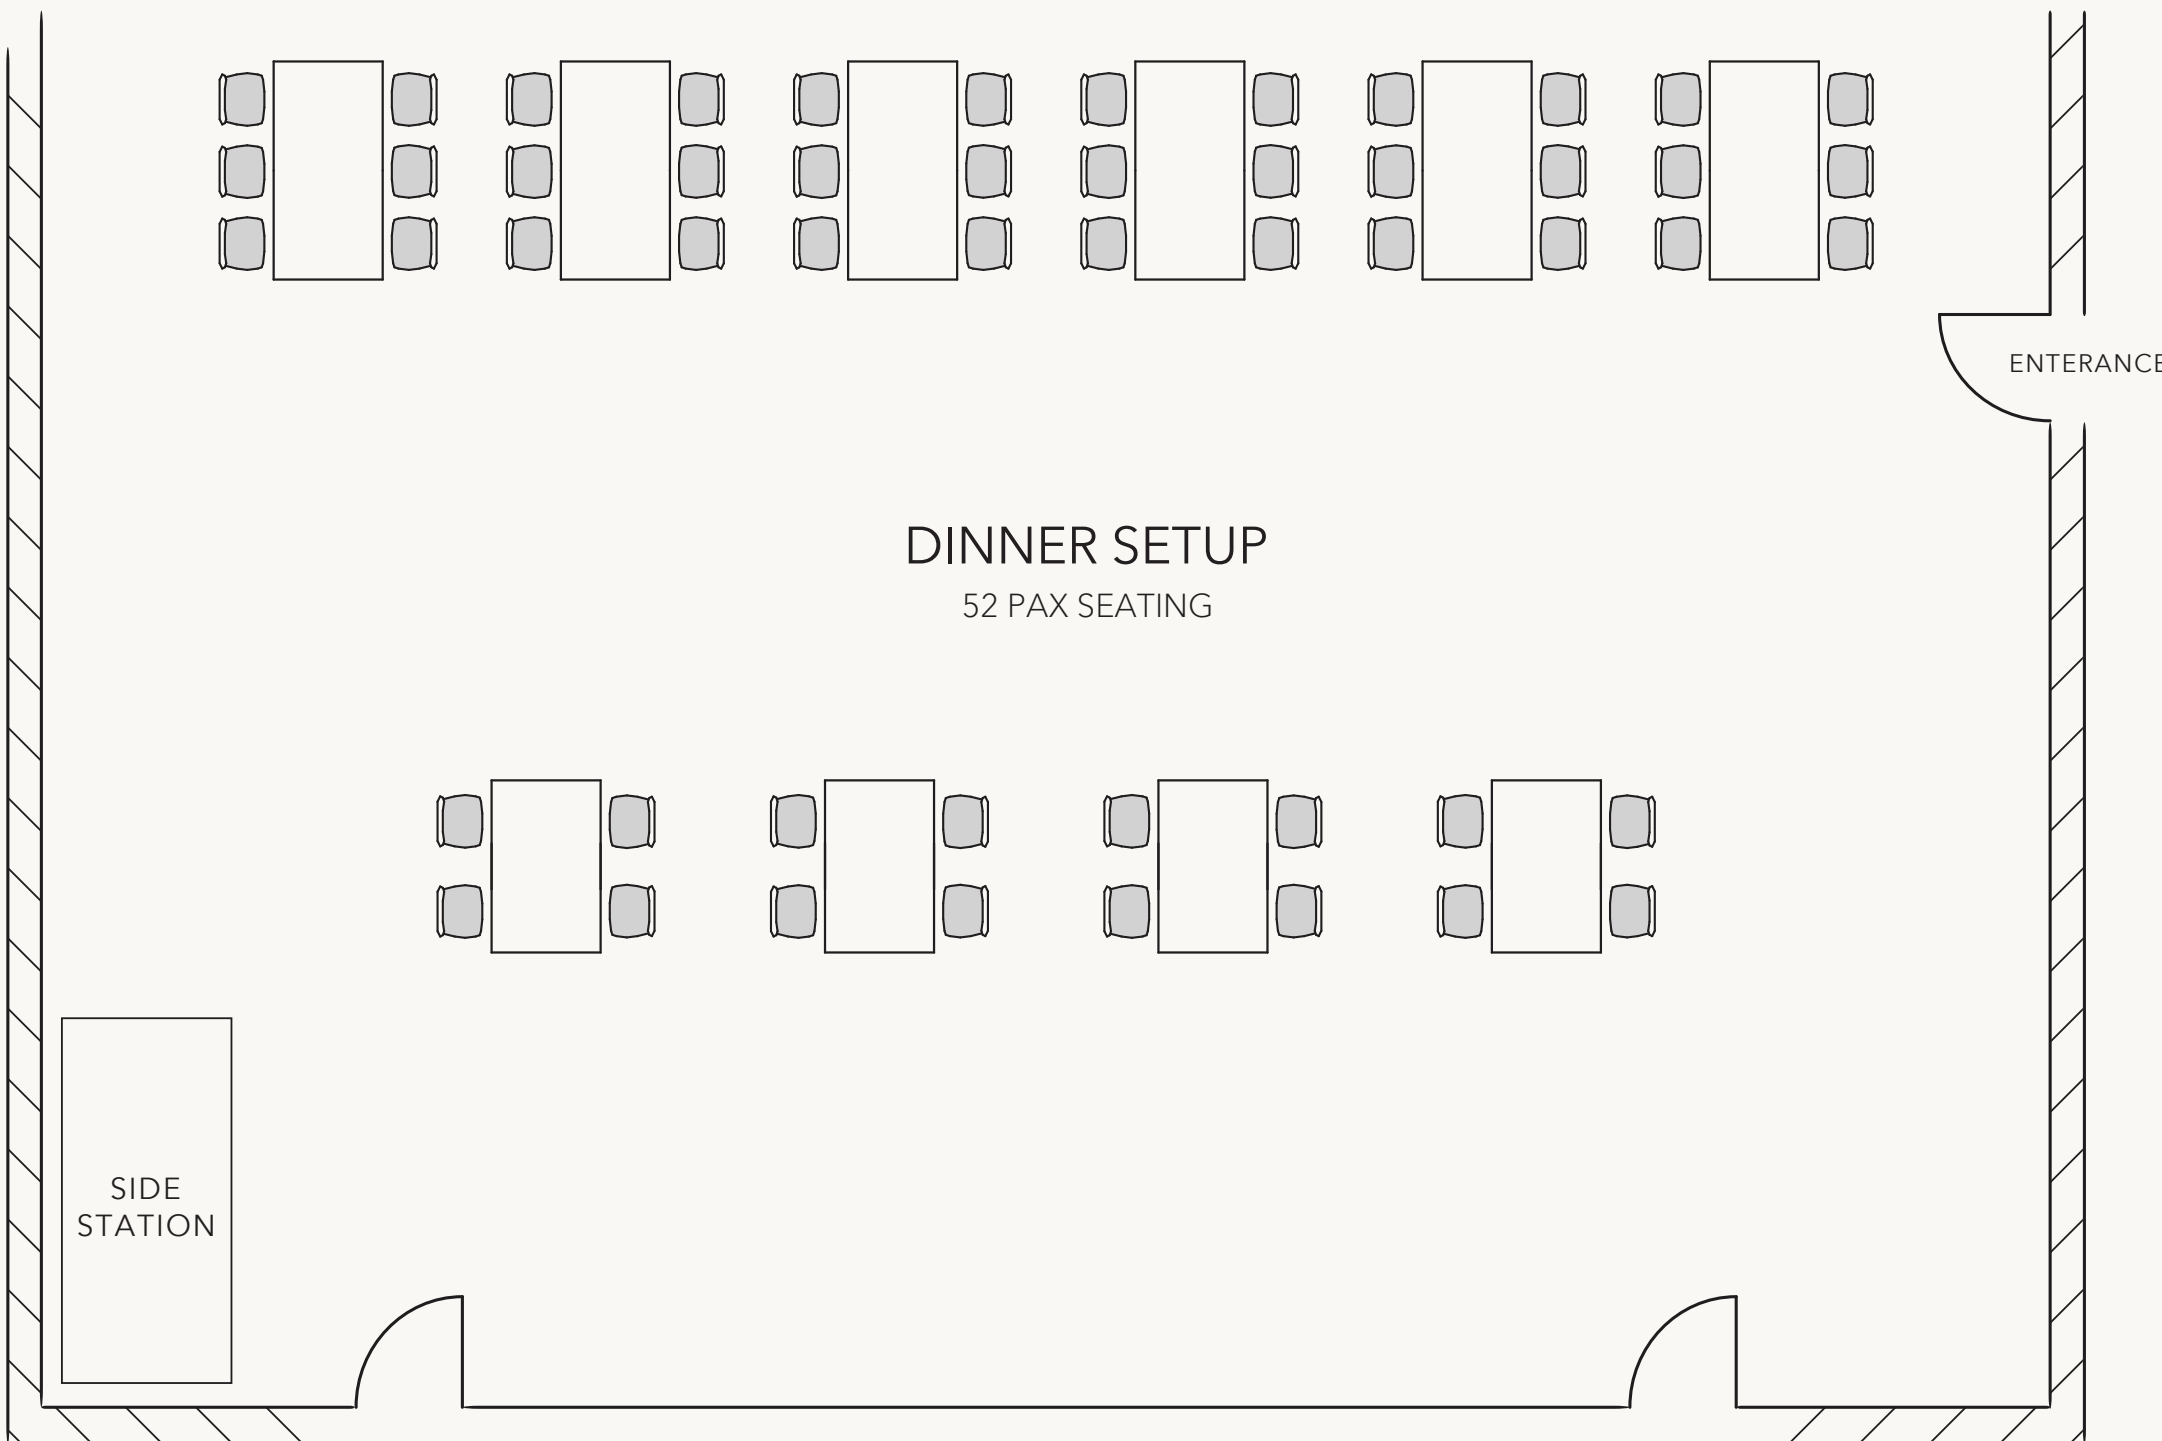

Cocktail - Outdoor

Dinner - Outdoor