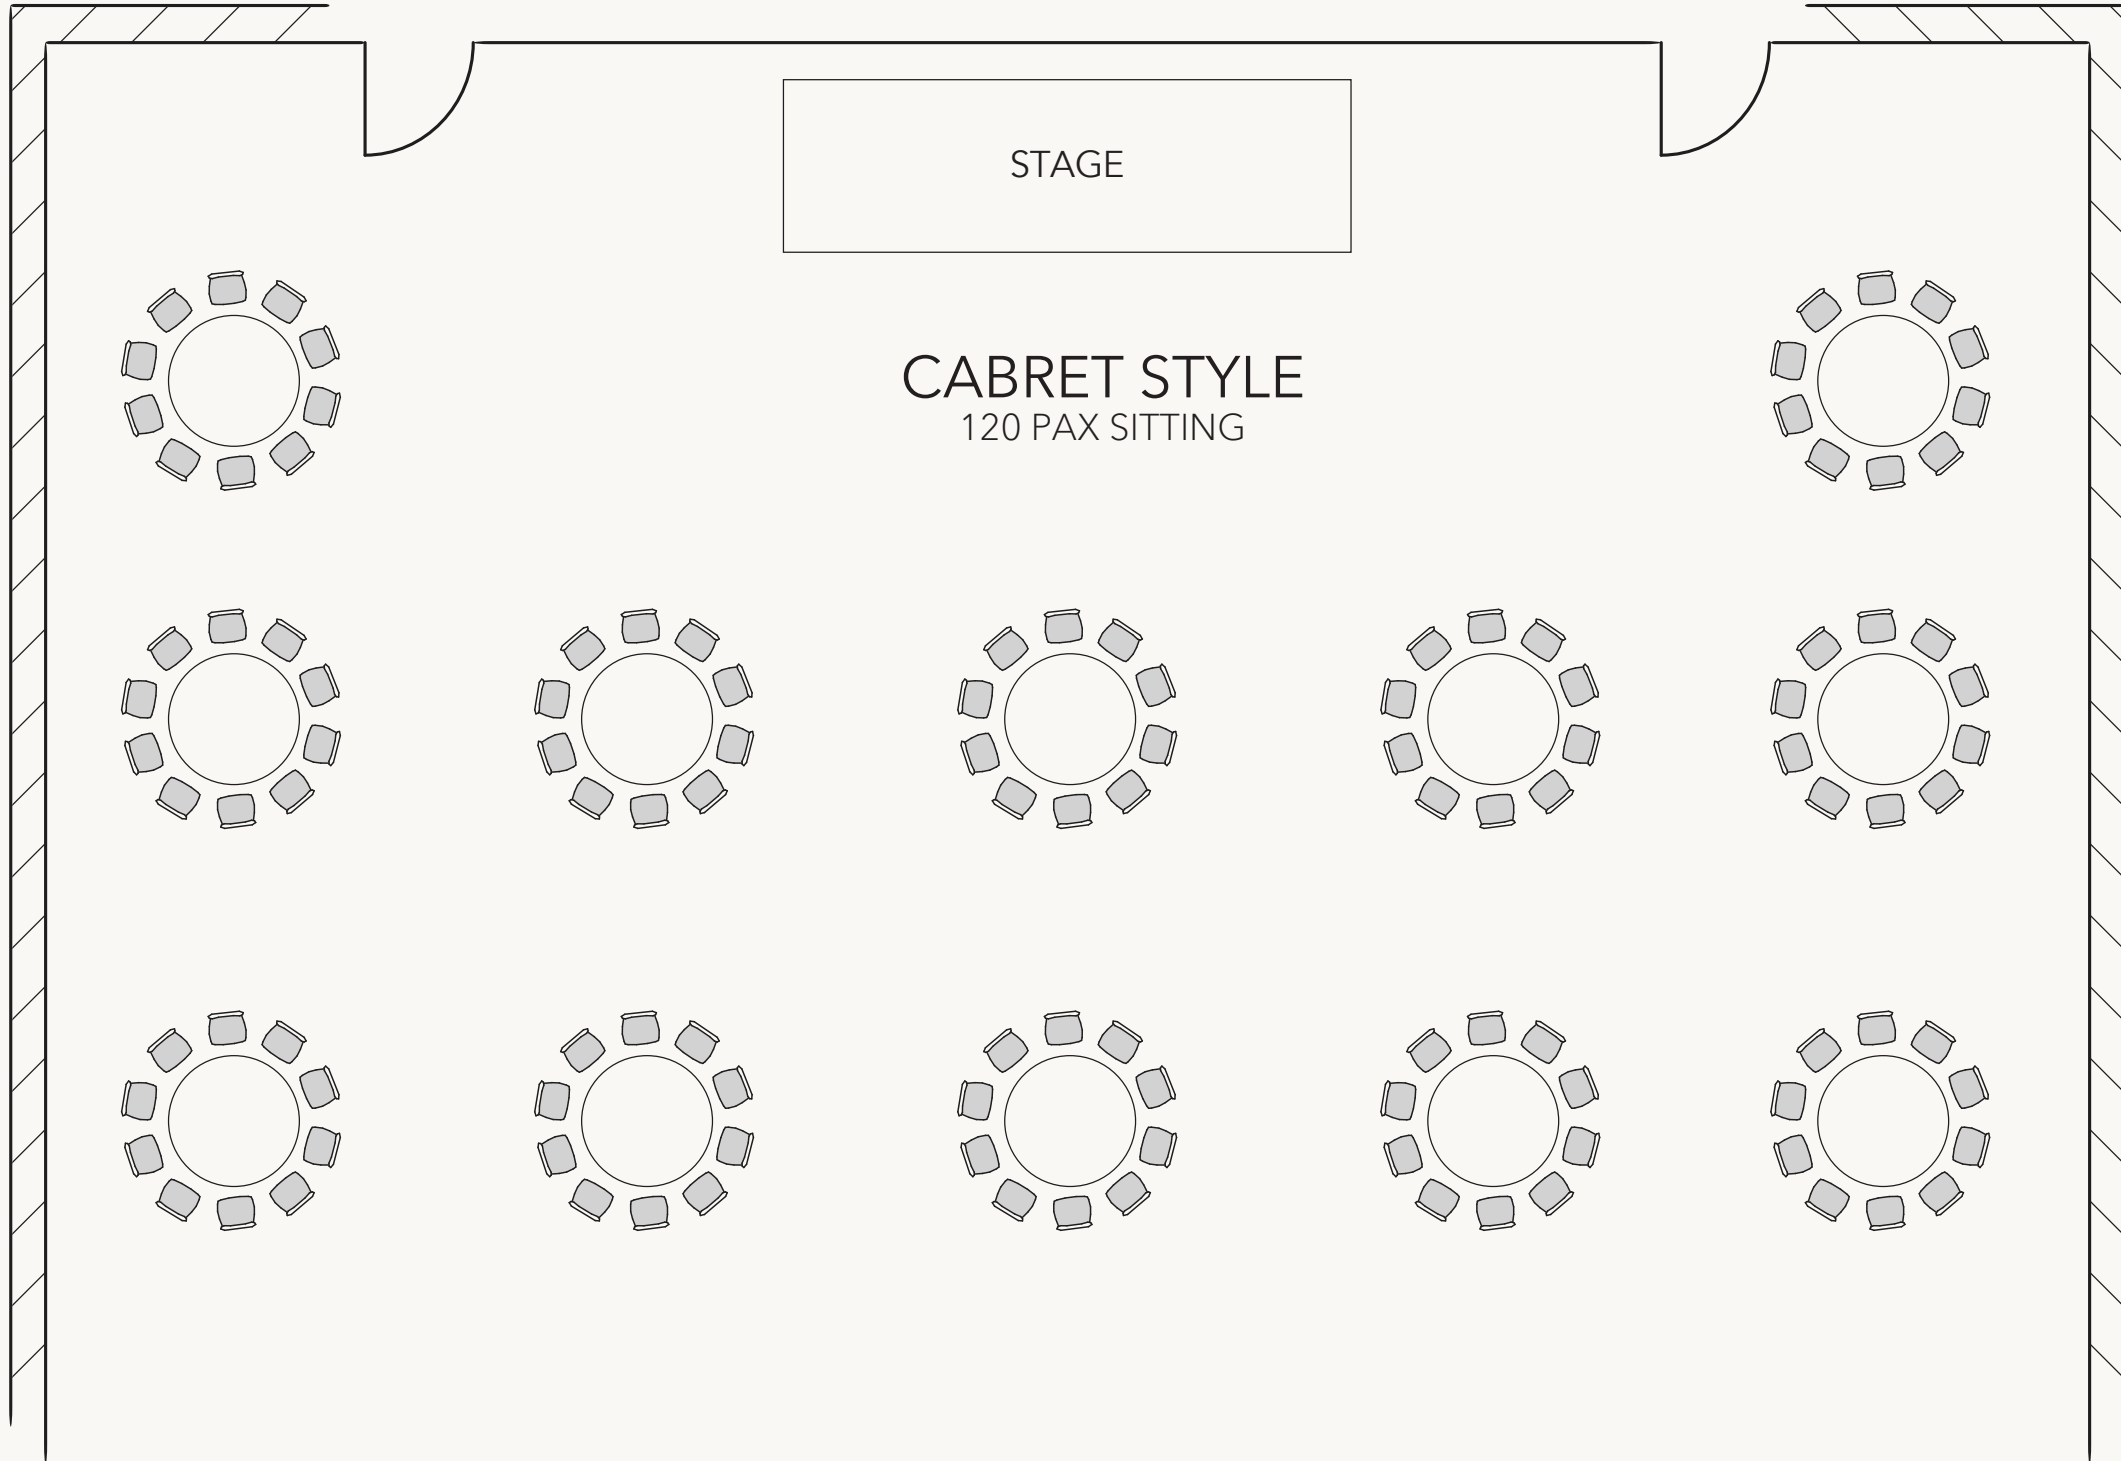

Al Fresco Area

Ground Floor Bar

Private Dining Area

Cocktail Set-up

First Floor Lounge

Balcony Overlooking Ground Floor

Panoramic View of Ground and First Floor

The Glasshouse

Floor Space in Square Meters	
383	sqm for ground floor
297	sqm for Mezzanine floor
960	sqm for both Ground & Mezzanine floor

Glasshouse Seating Capacity							
Glasshouse	Boardroom	U Shape	Cabaret	Classroom	Full Dinner	Theatre	Cocktail Reception
Ground Floor Indoor	39	39	100	72	86	126	200
Ground Floor Outdoor	-	310	-	-	52	-	50
First Floor	-	-	-	-	106	60	-

Boardroom - Ground Floor

U-Shaped - Ground Floor

Cabret - Ground Floor

Classroom - Ground Floor

Theater - Ground Floor

Cocktail - Ground Floor

Cocktail - First Floor

Cocktail - Outdoor