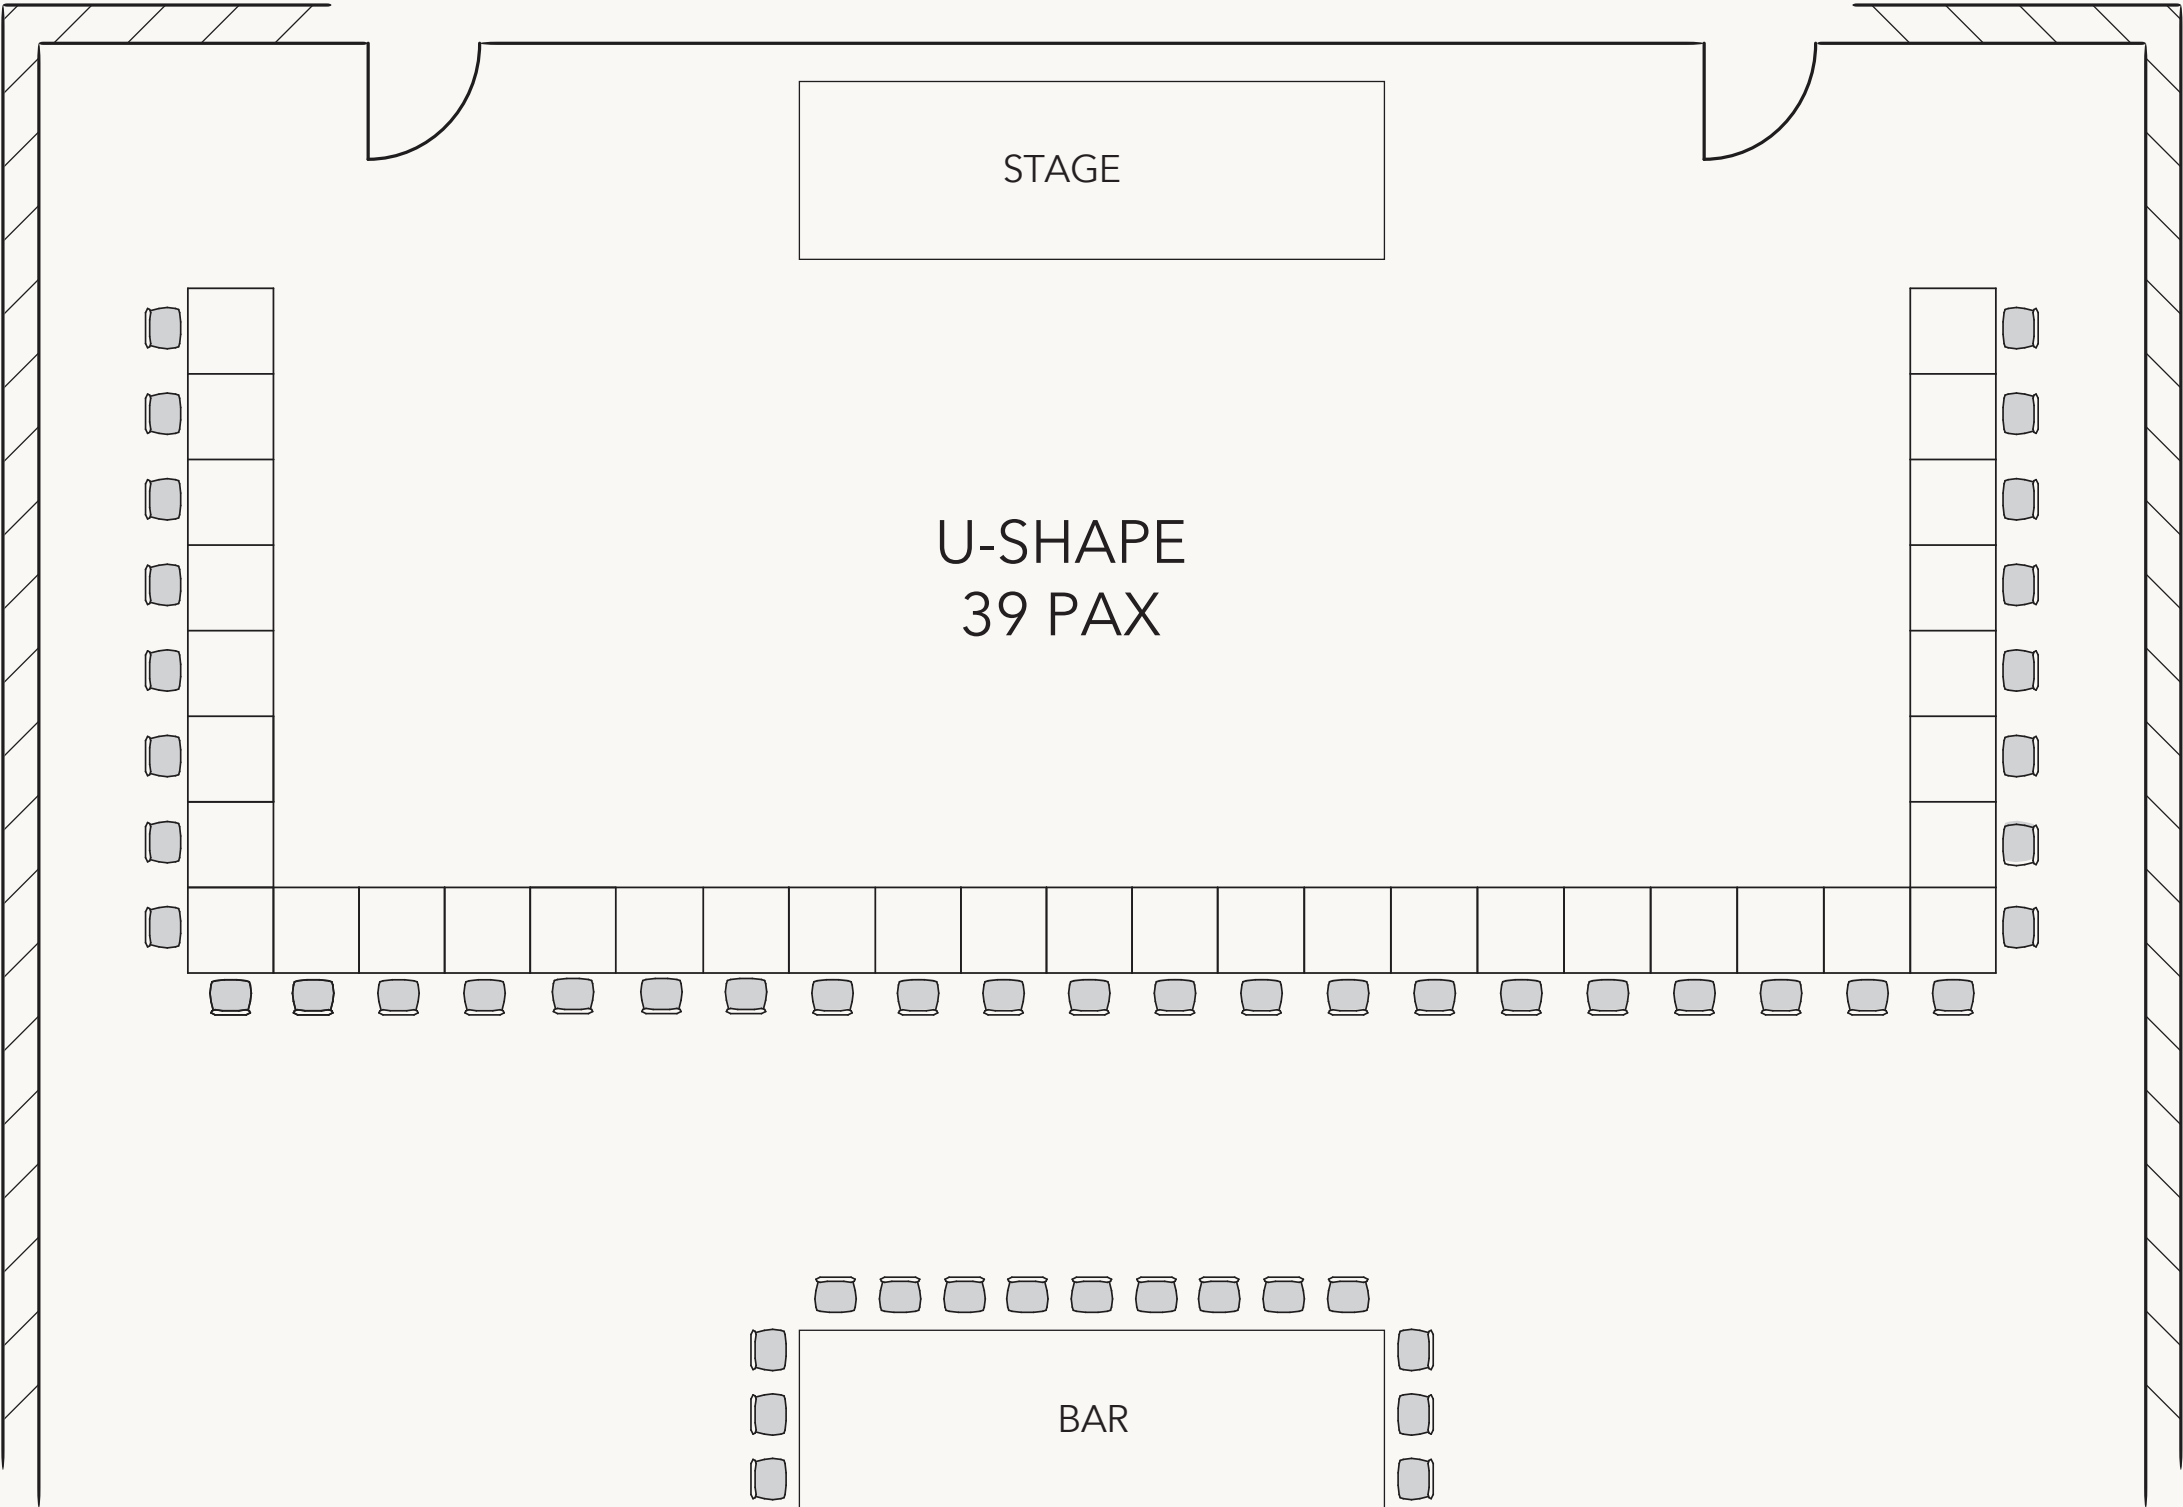

Al Fresco Area

Ground Floor Bar

Private Dining Area

Cocktail Set-up

First Floor Lounge

Balcony Overlooking Ground Floor

Panoramic View of Ground and First Floor

The Glasshouse

Floor Space in Square Meters	
383	sqm for ground floor
297	sqm for Mezzanine floor
960	sqm for both Ground & Mezzanine floor

Glasshouse Seating Capacity							
Glasshouse	Boardroom	U Shape	Cabaret	Classroom	Full Dinner	Theatre	Cocktail Reception
Ground Floor Indoor	39	39	100	72	86	126	200
Ground Floor Outdoor	-	310	-	-	52	-	50
First Floor	-	-	-	-	106	60	-

Boardroom - Ground Floor

U-Shaped - Ground Floor

Cabret - Ground Floor

Classroom - Ground Floor

Theater - Ground Floor

Cocktail - Ground Floor

Cocktail - First Floor

Cocktail - Outdoor