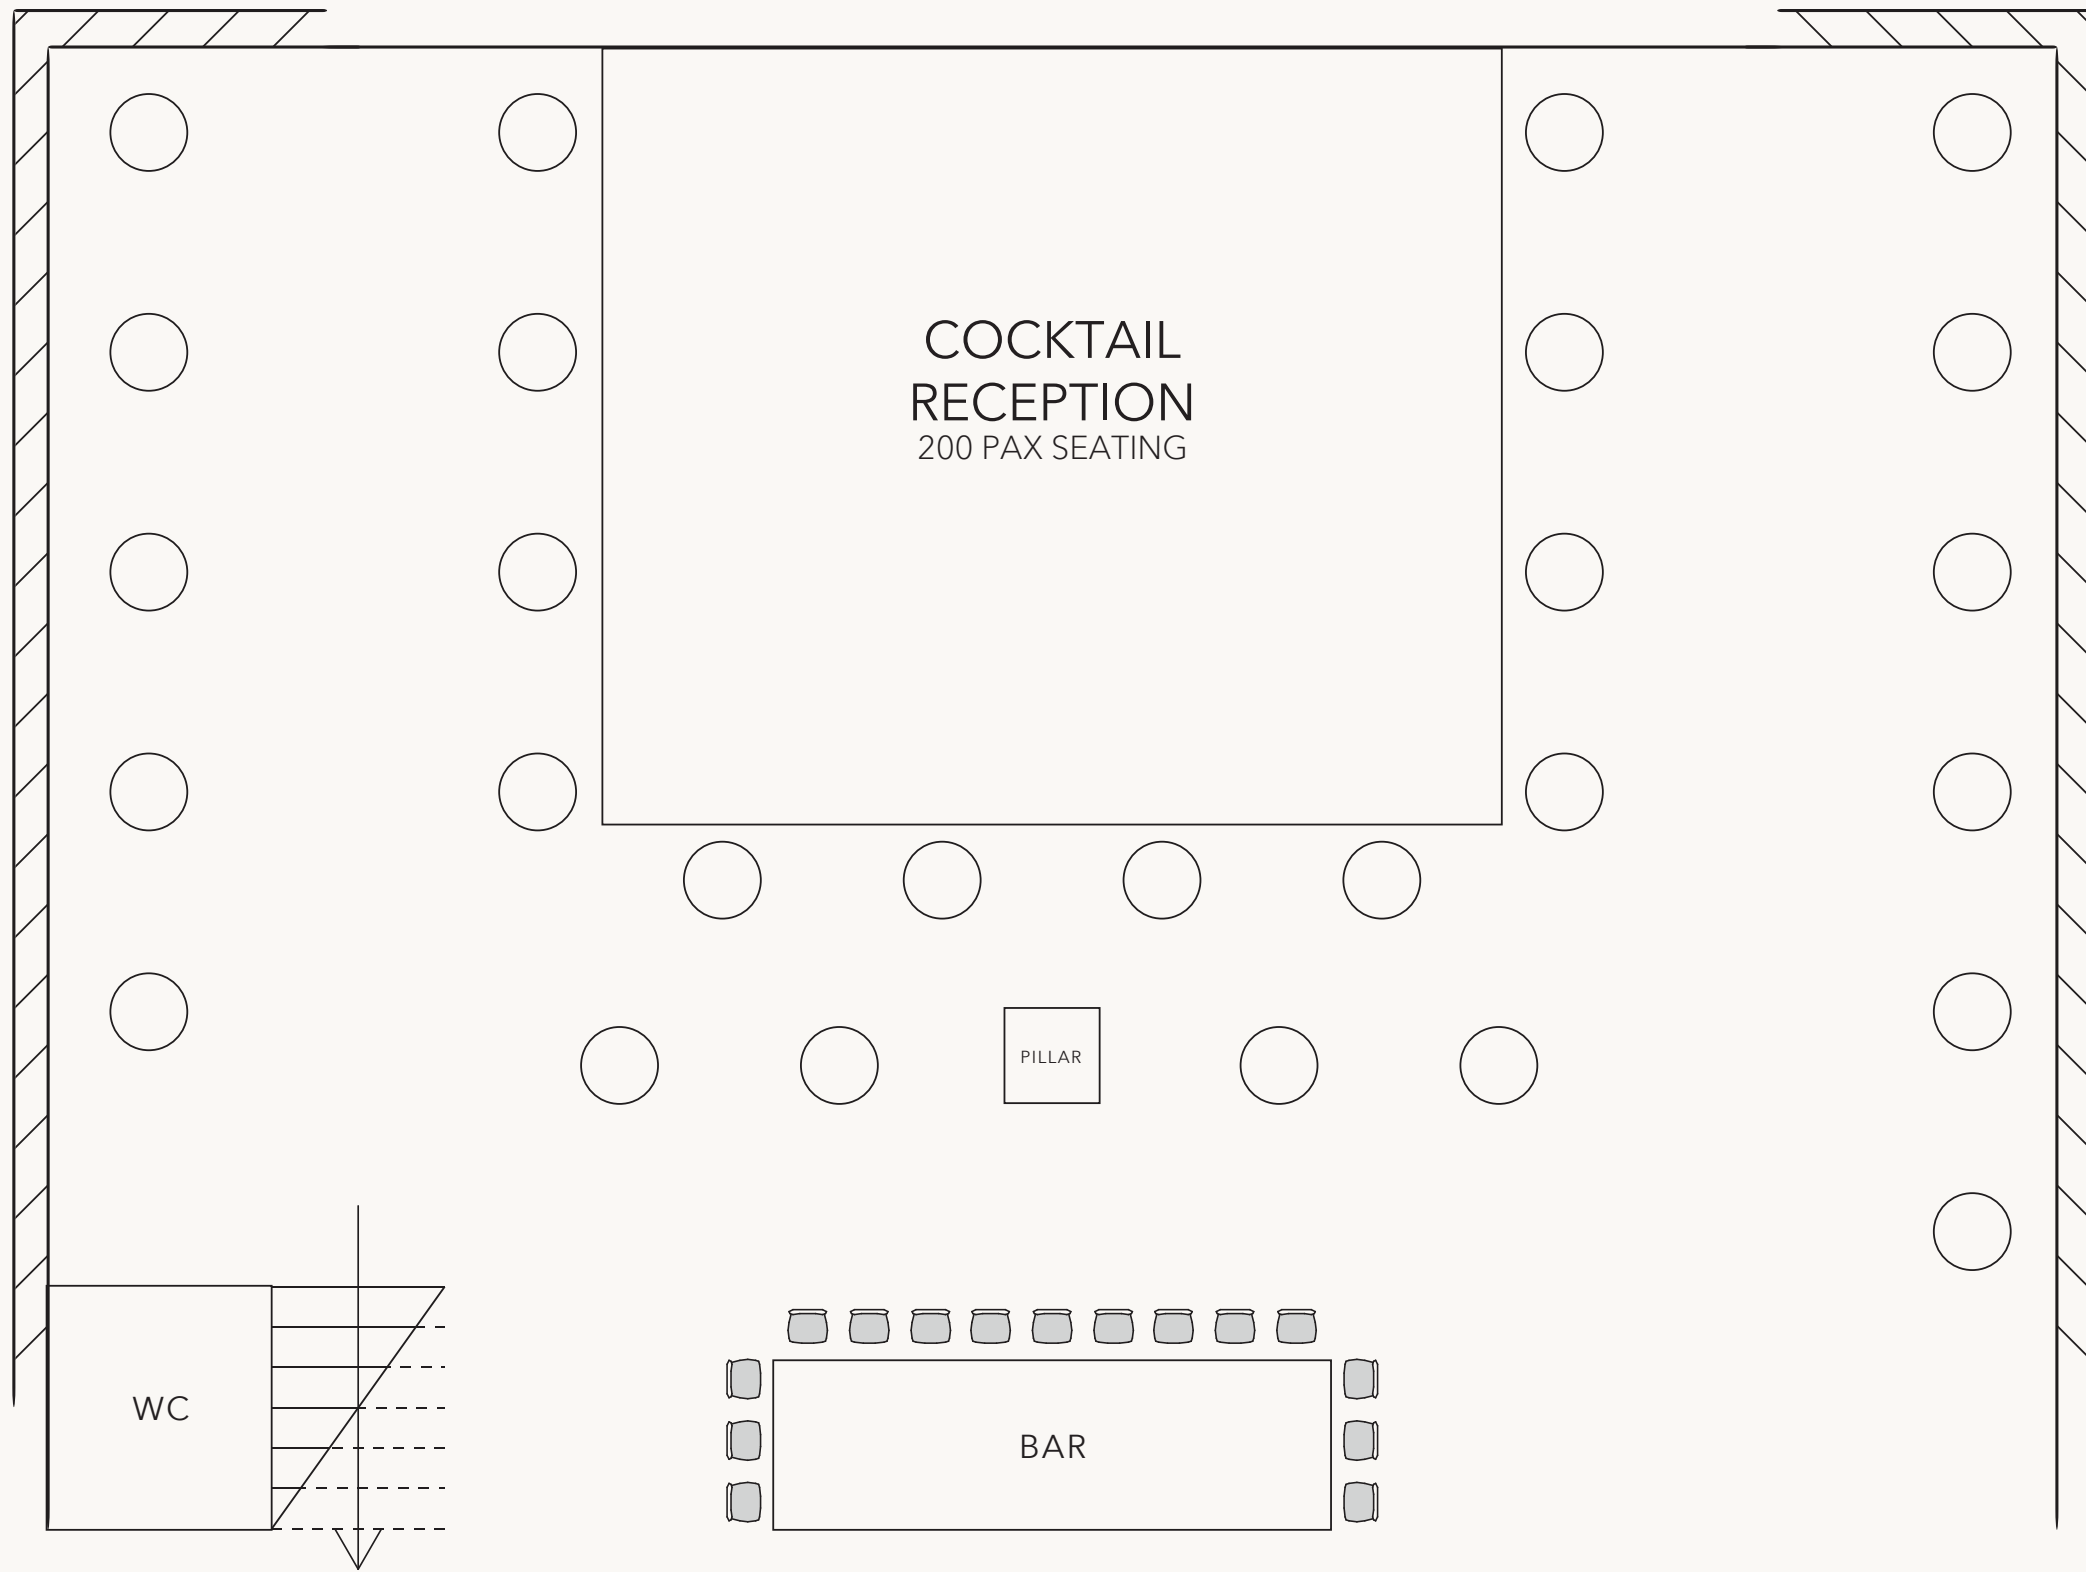

JUMEIRAH
ZABEEL SARAY

Jumeirah Zabeel Saray
Opulent Settings For Out Standing Occasions

A versatile venue for meetings, socials, events and more

Discover the Glasshouse, a versatile event space where elegance meets modernity. With a main area on the ground floor and secondary seating/lounge on the second floor, it adapts effortlessly to any occasion. Sunlit gatherings are embraced by its grand bay windows, infusing the space with natural radiance.

The space also features a VIP area on the ground floor with a separate bar and lounge area on the second floor.

For inquiries and more information, contact: myeventjzs@jumeirah.com

Ground Floor - Views

Ground Floor - Bar

Al Fresco Area

Ground Floor Bar

Private Dining Area

Cocktail Set-up

First Floor Lounge

Balcony Overlooking Ground Floor

Panoramic View of Ground and First Floor

The Glasshouse

Boardroom - Ground Floor

U-Shaped - Ground Floor

Cabret - Ground Floor

Classroom - Ground Floor

Theater - Ground Floor

Cocktail - Ground Floor

Cocktail - First Floor

Cocktail - Outdoor