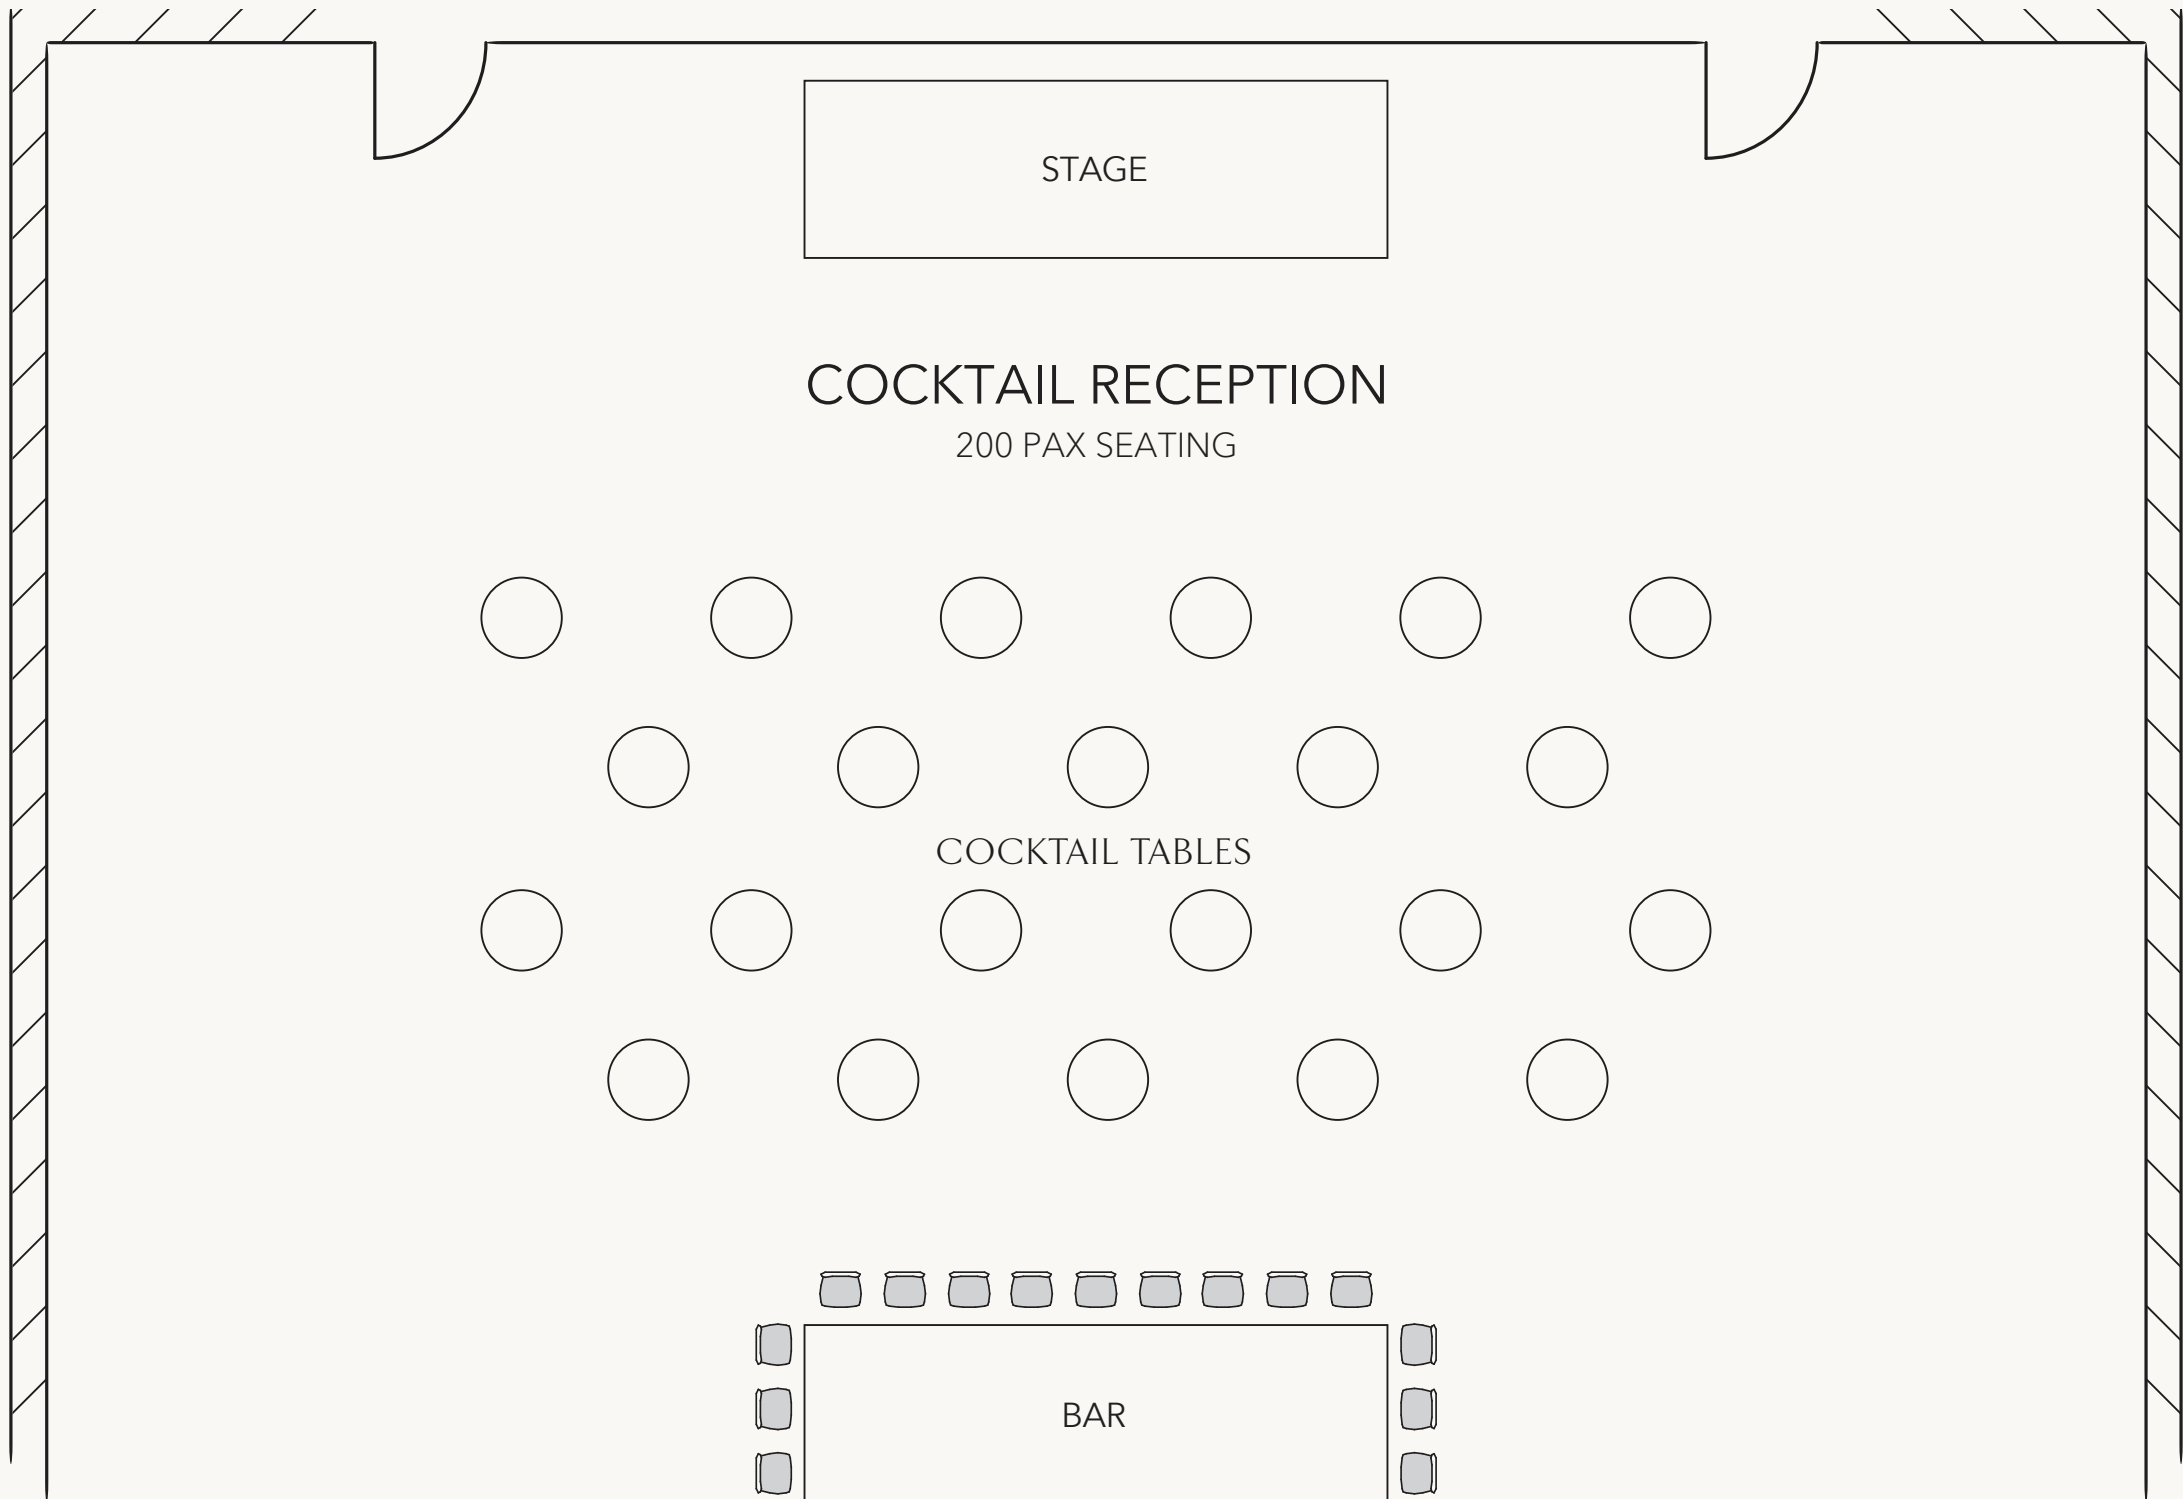

JUMEIRAH
ZABEEL SARAY

Jumeirah Zabeel Saray
Opulent Settings For Out Standing Occasions

A versatile venue for meetings, socials, events and more

Discover the Glasshouse, a versatile event space where elegance meets modernity. With a main area on the ground floor and secondary seating/lounge on the second floor, it adapts effortlessly to any occasion. Sunlit gatherings are embraced by its grand bay windows, infusing the space with natural radiance.

Al Fresco Area

Ground Floor Bar

Private Dining Area

Cocktail Set-up

First Floor Lounge

Balcony Overlooking Ground Floor

Panoramic View of Ground and First Floor

The Glasshouse

Floor Space in Square Meters	
383	sqm for ground floor
297	sqm for Mezzanine floor
960	sqm for both Ground & Mezzanine floor

Glasshouse Seating Capacity							
Glasshouse	Boardroom	U Shape	Cabaret	Classroom	Full Dinner	Theatre	Cocktail Reception
Ground Floor Indoor	39	39	100	72	86	126	200
Ground Floor Outdoor	-	310	-	-	52	-	50
First Floor	-	-	-	-	106	60	-

Boardroom - Ground Floor

U-Shaped - Ground Floor

Cabret - Ground Floor

Classroom - Ground Floor

Theater - Ground Floor

Cocktail - Ground Floor

Cocktail - First Floor

Cocktail - Outdoor