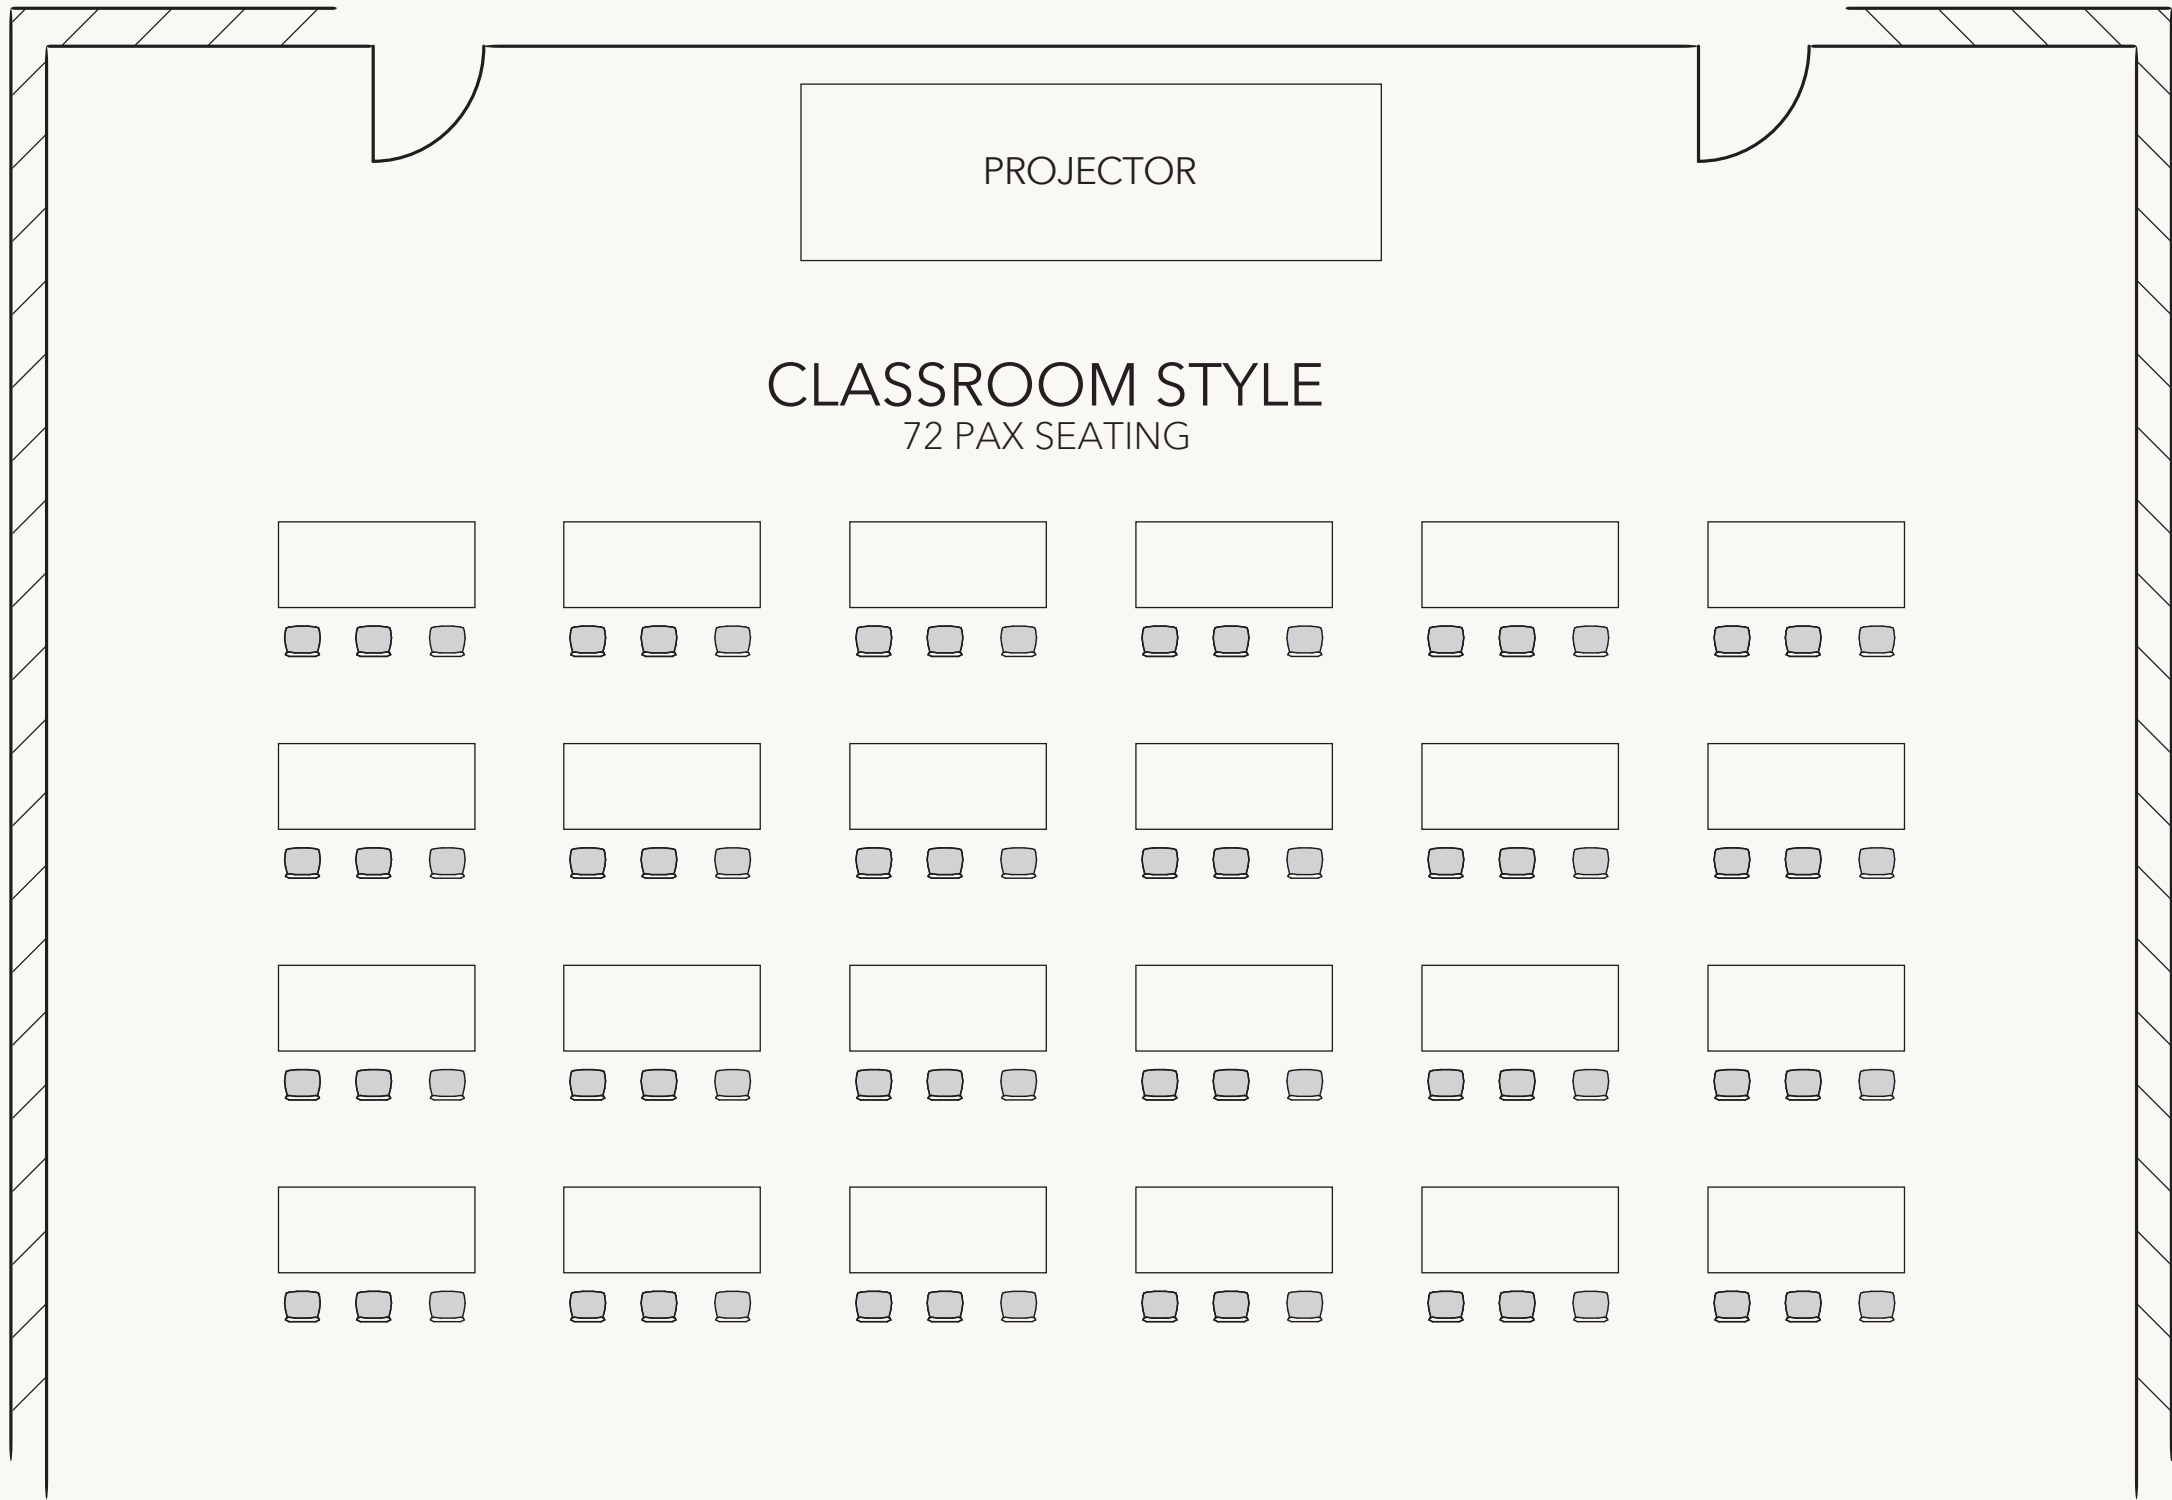

Floor Space in Square Meters	
383	sqm for ground floor
297	sqm for Mezzanine floor
960	sqm for both Ground & Mezzanine floor

Glasshouse Seating Capacity							
Glasshouse	Boardroom	U Shape	Cabaret	Classroom	Full Dinner	Theatre	Cocktail Reception
Ground Floor Indoor	39	39	100	72	86	126	200
Ground Floor Outdoor	-	310	-	-	52	-	50
First Floor	-	-	-	-	106	60	-

Boardroom - Ground Floor

U-Shaped - Ground Floor

Cabret - Ground Floor

Classroom - Ground Floor

Theater - Ground Floor

Cocktail - Ground Floor

Cocktail - First Floor

Cocktail - Outdoor