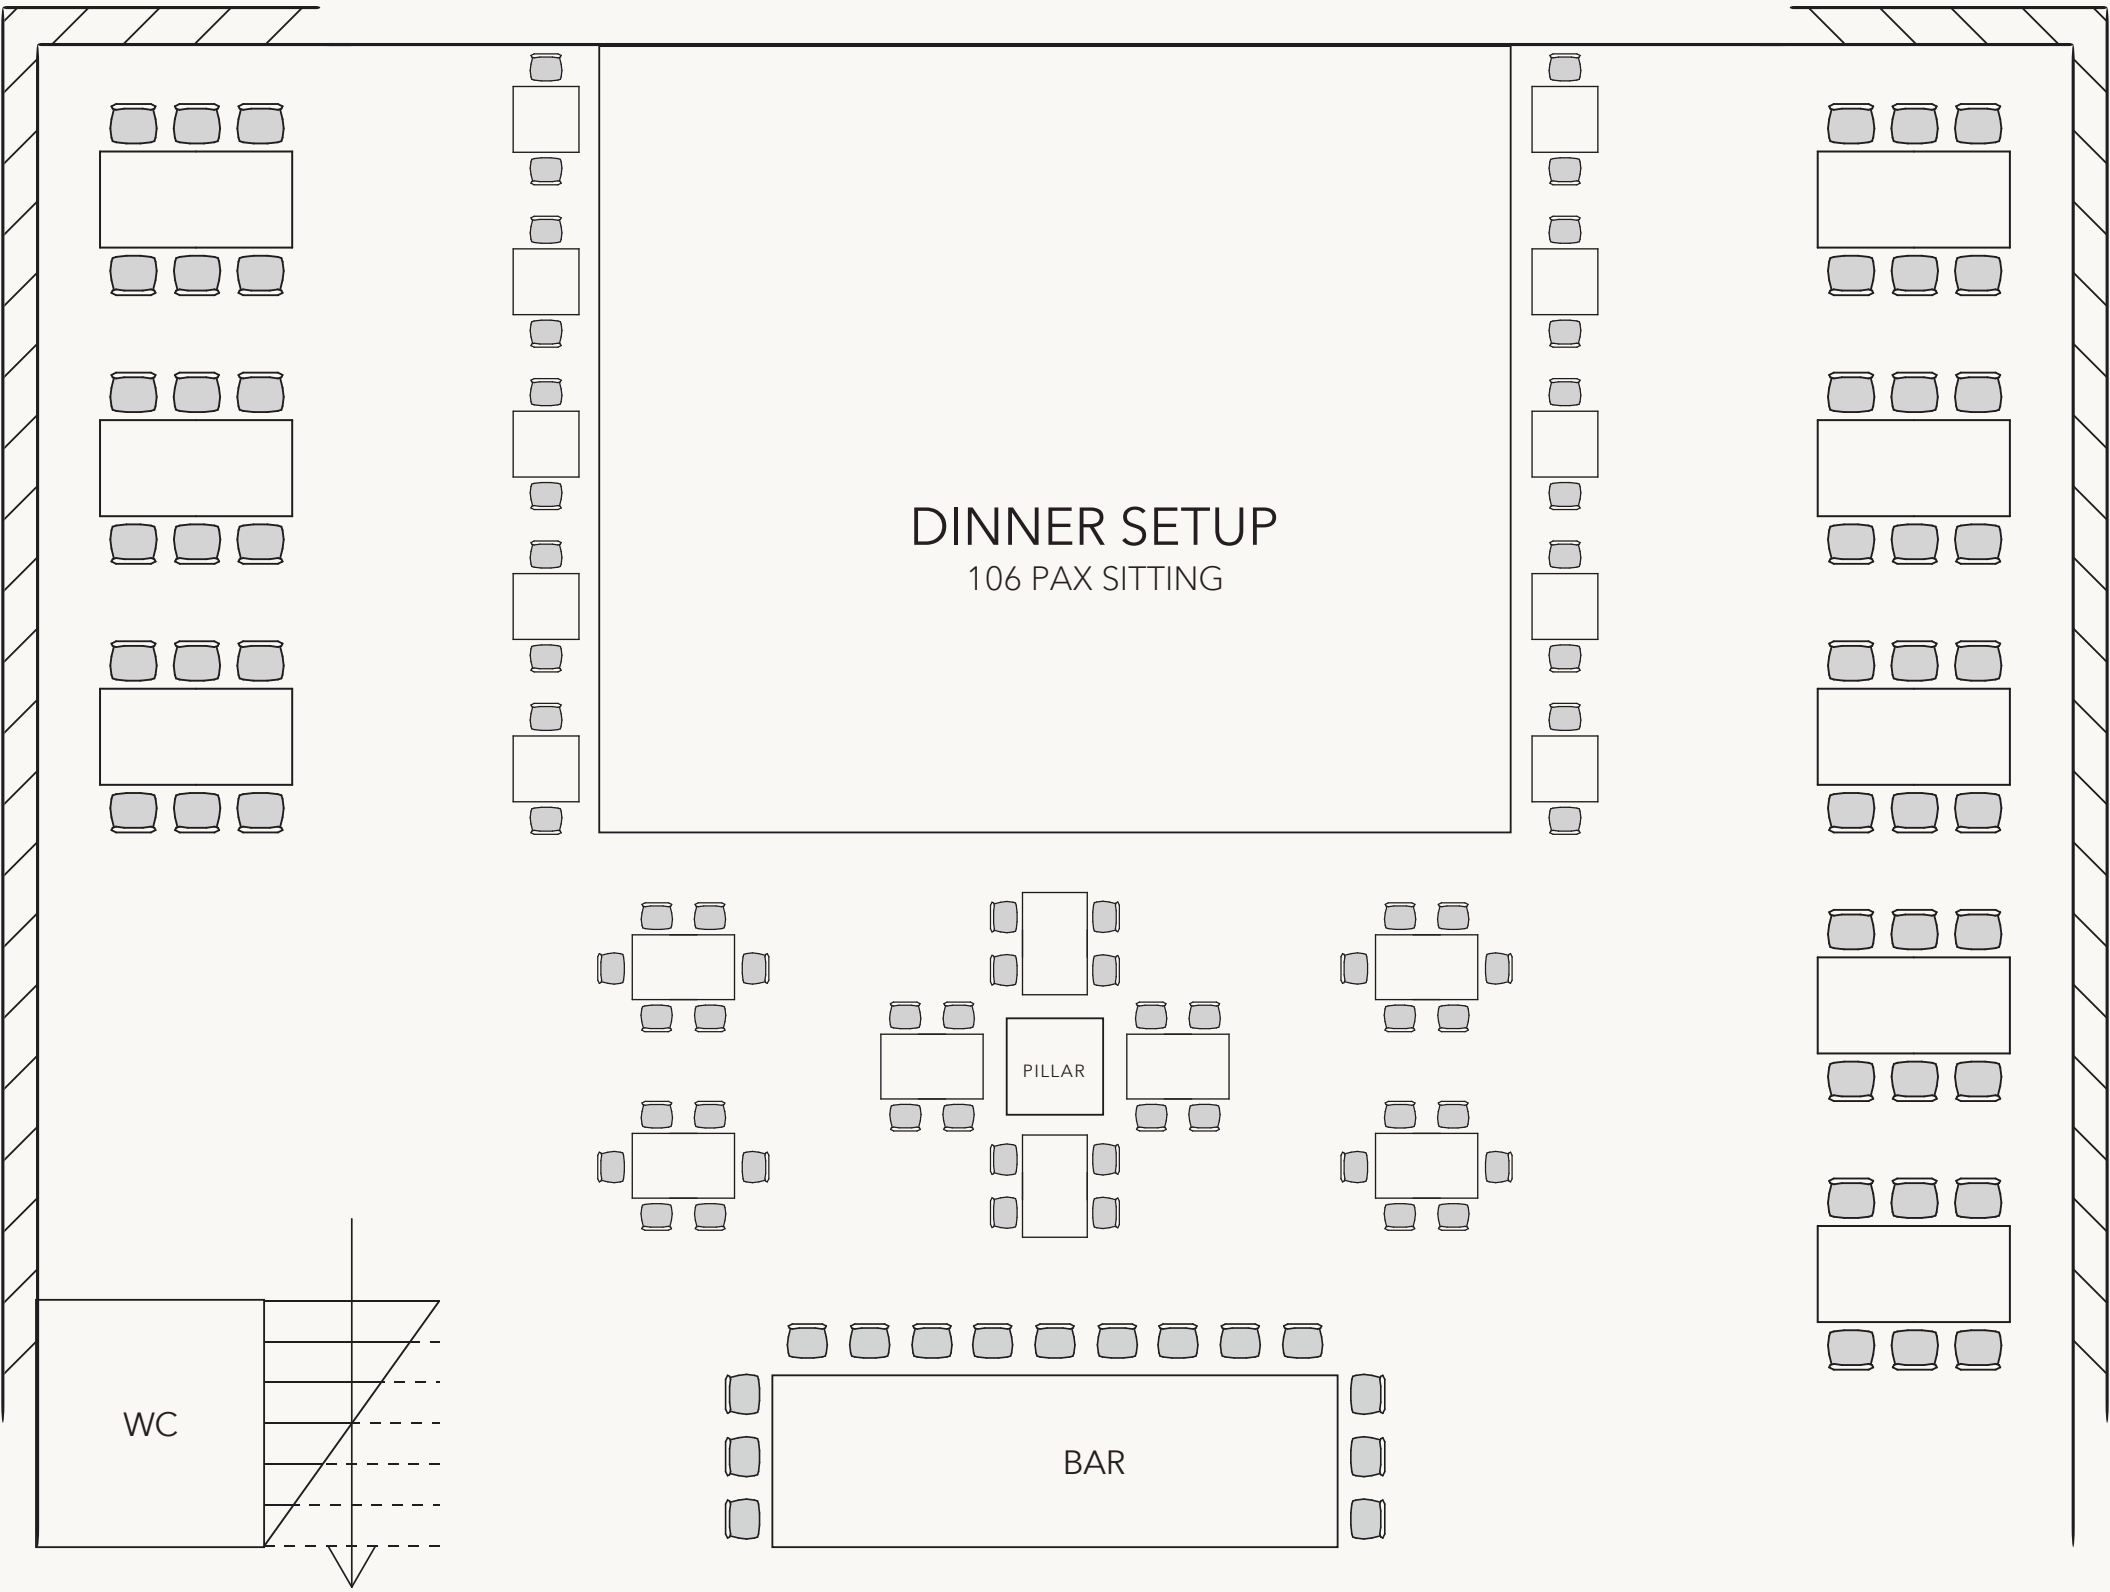

Dinner - First Floor