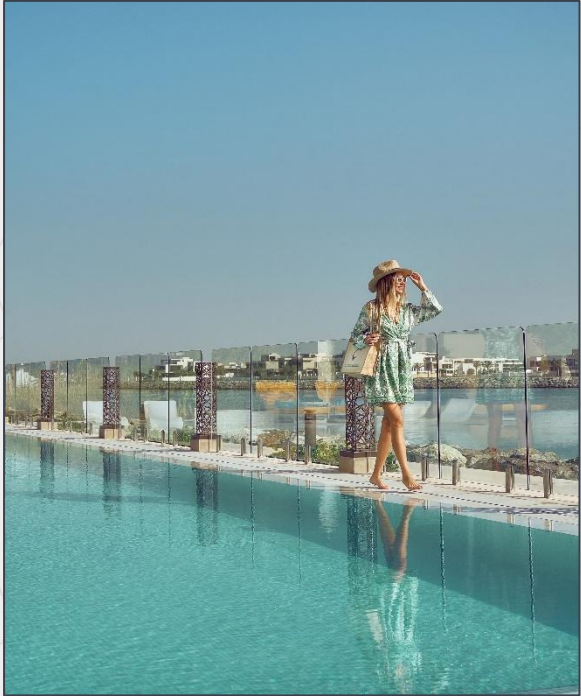

EAT. DRINK. EXPLORE.

HYATT CENTRIC™
JUMEIRAH DUBAI

WELCOME TO HYATT CENTRIC JUMEIRAH DUBAI

Hyatt Centric Jumeirah Dubai is your neighborhood Launchpad to discover the best Dubai has to offer for urban nomads, curious explorers and culinary connoisseurs.

RECREATIONAL FACILITIES

ROOMS & SUITES

Standard with Skyline View

King Bed Skyline View with Balcony

King Bed Sea View with Balcony

Twin Bed Sea View View with Balcony

ROOMS & SUITES

Deluxe Suite with Sea View & Balcony