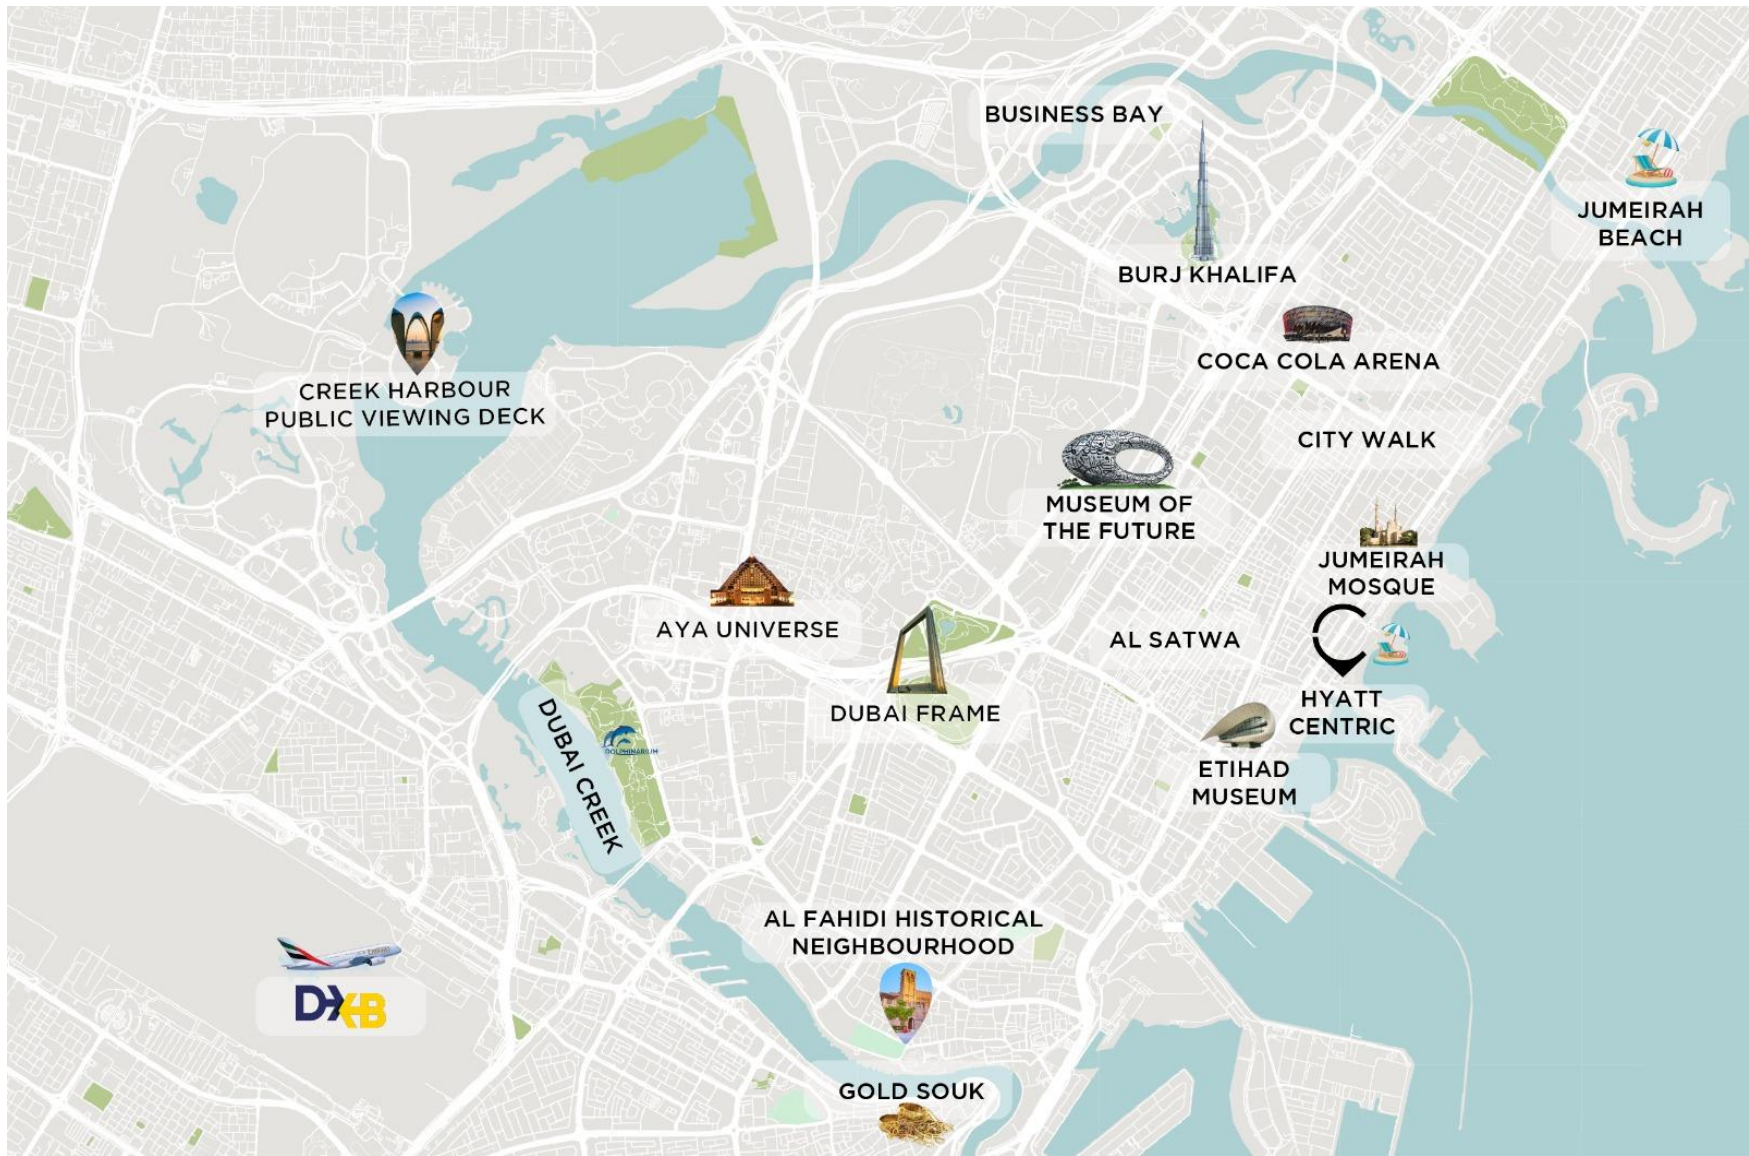

EAT. DRINK. EXPLORE.

HYATT CENTRIC™
JUMEIRAH DUBAI

WELCOME TO HYATT CENTRIC JUMEIRAH DUBAI

Hyatt Centric Jumeirah Dubai is your neighborhood Launchpad to discover the best Dubai has to offer for urban nomads, curious explorers and culinary connoisseurs.

YOU ARE HERE. NOW GO ANYWHERE

THE MIDDLE OF DUBAI

Nestled along La Mer Beach and moments from Jumeirah Beach Road, our lifestyle boutique hotel is just a short 25 minutes drive from Dubai International Airport, we're your launch-pad to exploration- from beach days to city adventures!

IN THE STARS

STAY HERE. DISCOVER EVERYWHERE

- Centrally located near Dry Docks, DIFC, and Jumeirah's business districts
- Easy access to J1 Beach for a seaside escape
- Rooms with breathtaking views of the sea and Dubai skyline
- A distinguished boutique hotel, honored with a 2023 industry award
- Earn additional World of Hyatt loyalty points during your stay