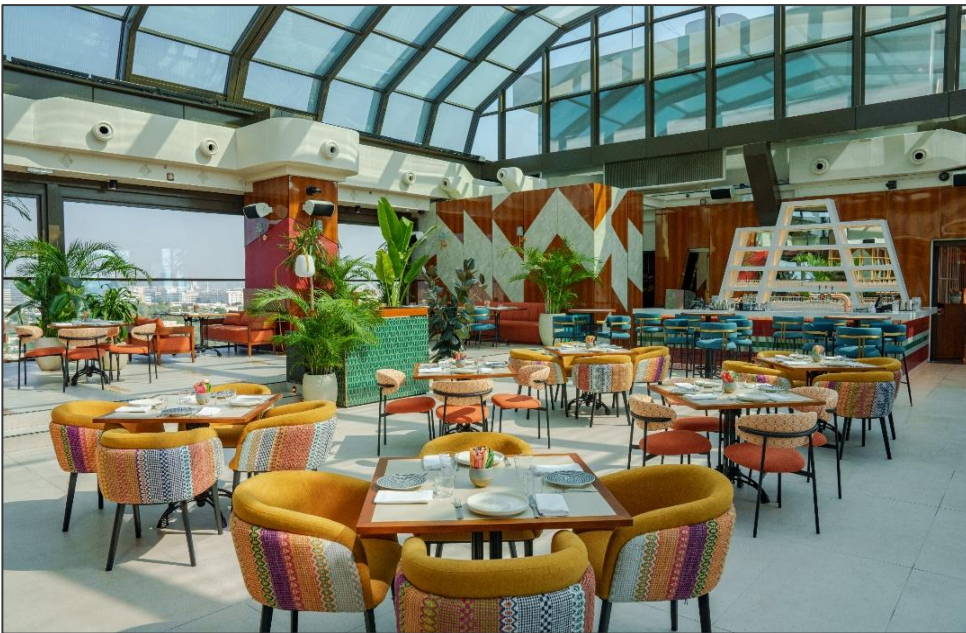

EAT. DRINK. EXPLORE.

HYATT CENTRIC™
JUMEIRAH DUBAI

WELCOME TO HYATT CENTRIC JUMEIRAH DUBAI

Hyatt Centric Jumeirah Dubai is your neighborhood Launchpad to discover the best Dubai has to offer for urban nomads, curious explorers and culinary connoisseurs.

Executive Suite with Balcony with Skyline and Sea view

EUNOIA: FRENCH MEDITERRANEAN CUISINE

Timing: 7:00 AM to 11:00 PM

LUBOV LOUNGE: LOBBY LOUNGE

Timing: 7:00 AM to 11:00 PM

C BAR: POOL BAR

Timing: 11:00 AM to 11:00 PM

IN-ROOM DINING

Timing: 24-hour

IKKA: PERUVIAN CUISINE

IKKA: PERUVIAN CUISINE

Timing: 6:00 PM to 2:30 AM

IKKA: TERRACE

Capacity : 80 seating

Size: 101 sqm (18.51m x 5.46m)