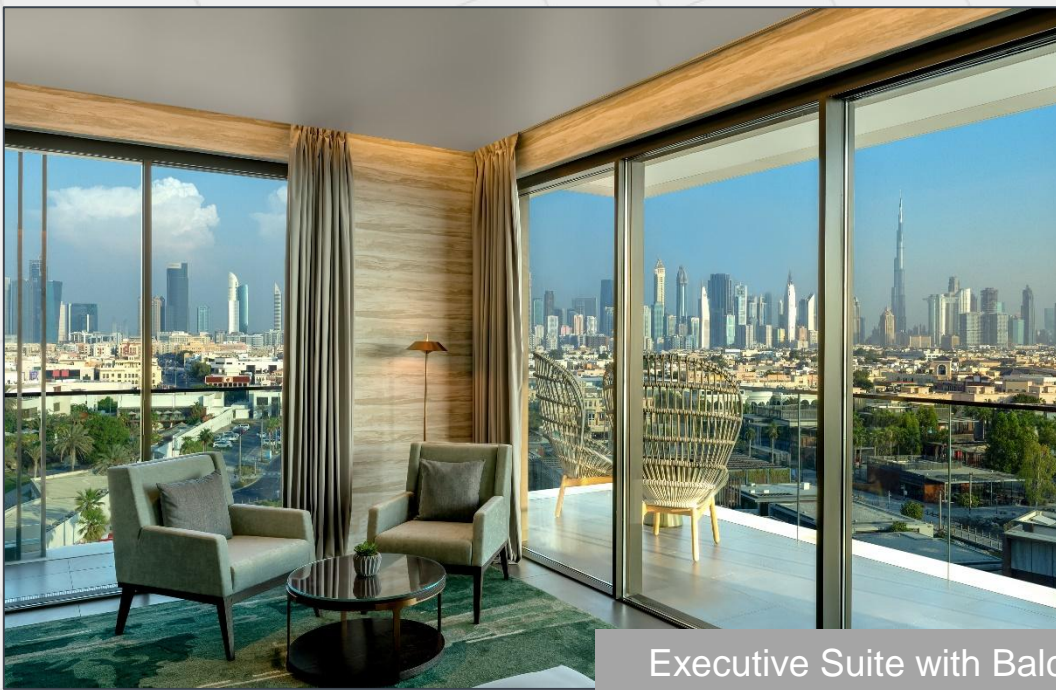

RECREATIONAL FACILITIES

ROOMS & SUITES

Standard with Skyline View

King Bed Skyline View with Balcony

King Bed Sea View with Balcony

Twin Bed Sea View View with Balcony

ROOMS & SUITES

Deluxe Suite with Sea View & Balcony

IN THE STARS

STAY HERE. DISCOVER EVERYWHERE

- Centrally located near Dry Docks, DIFC, and Jumeirah's business districts
- Easy access to J1 Beach for a seaside escape
- Rooms with breathtaking views of the sea and Dubai skyline
- A distinguished boutique hotel, honored with a 2023 industry award
- Earn additional World of Hyatt loyalty points during your stay