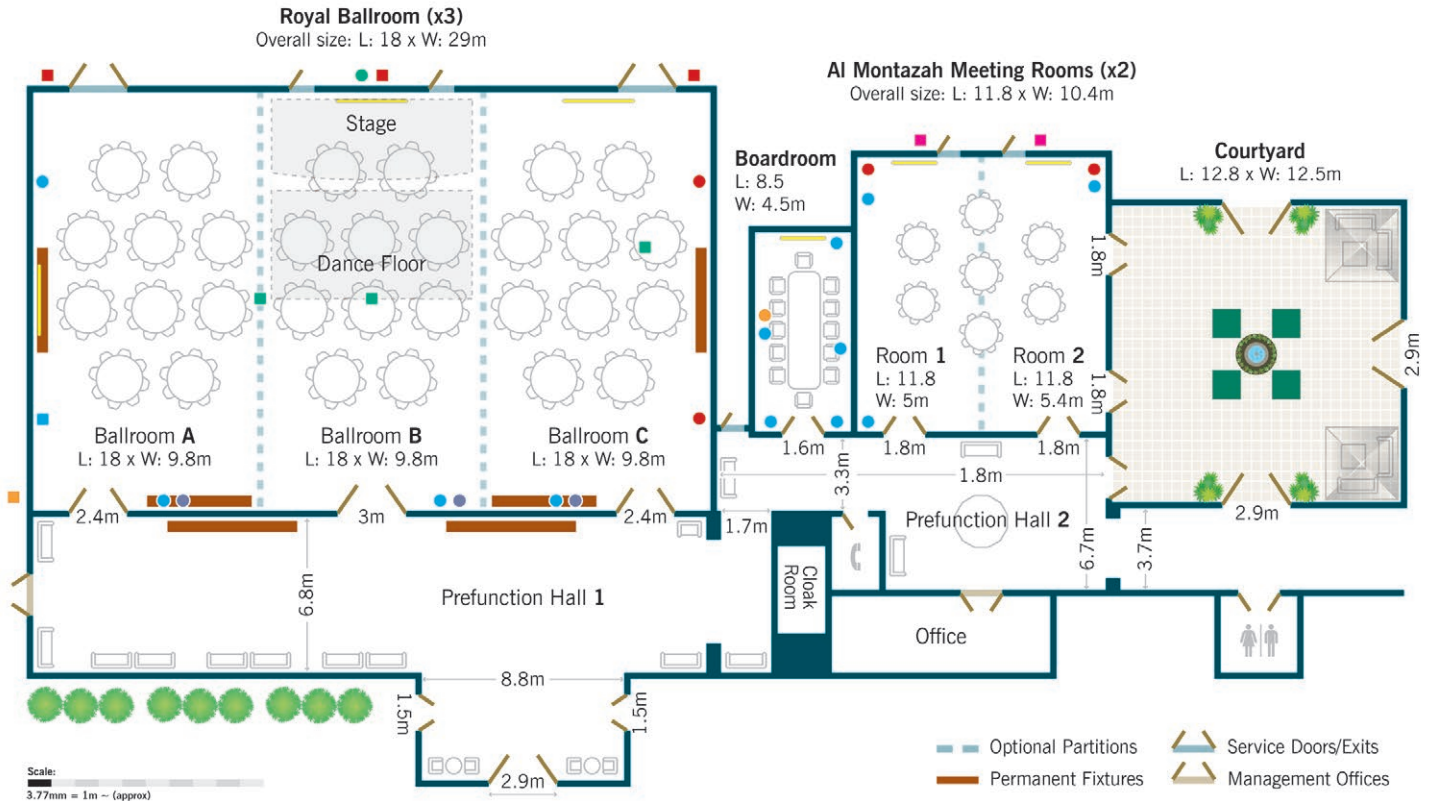

THE ROYAL BALLROOM / AL MONTAZAH MEETING ROOM / BOARDROOM

THE PALACE, ONE&ONLY ROYAL MIRAGE

PEREGRINE BALLROOM / LANNER MEETING ROOM / GYR MAJLIS

ARABIAN COURT, ONE&ONLY ROYAL MIRAGE

Scale:
3.77mm = 1m – (approx)

AL KOUFA FORT / AMPHITHEATRE / OVAL GARDEN
ARABIAN COURT, ONE&ONLY ROYAL MIRAGE