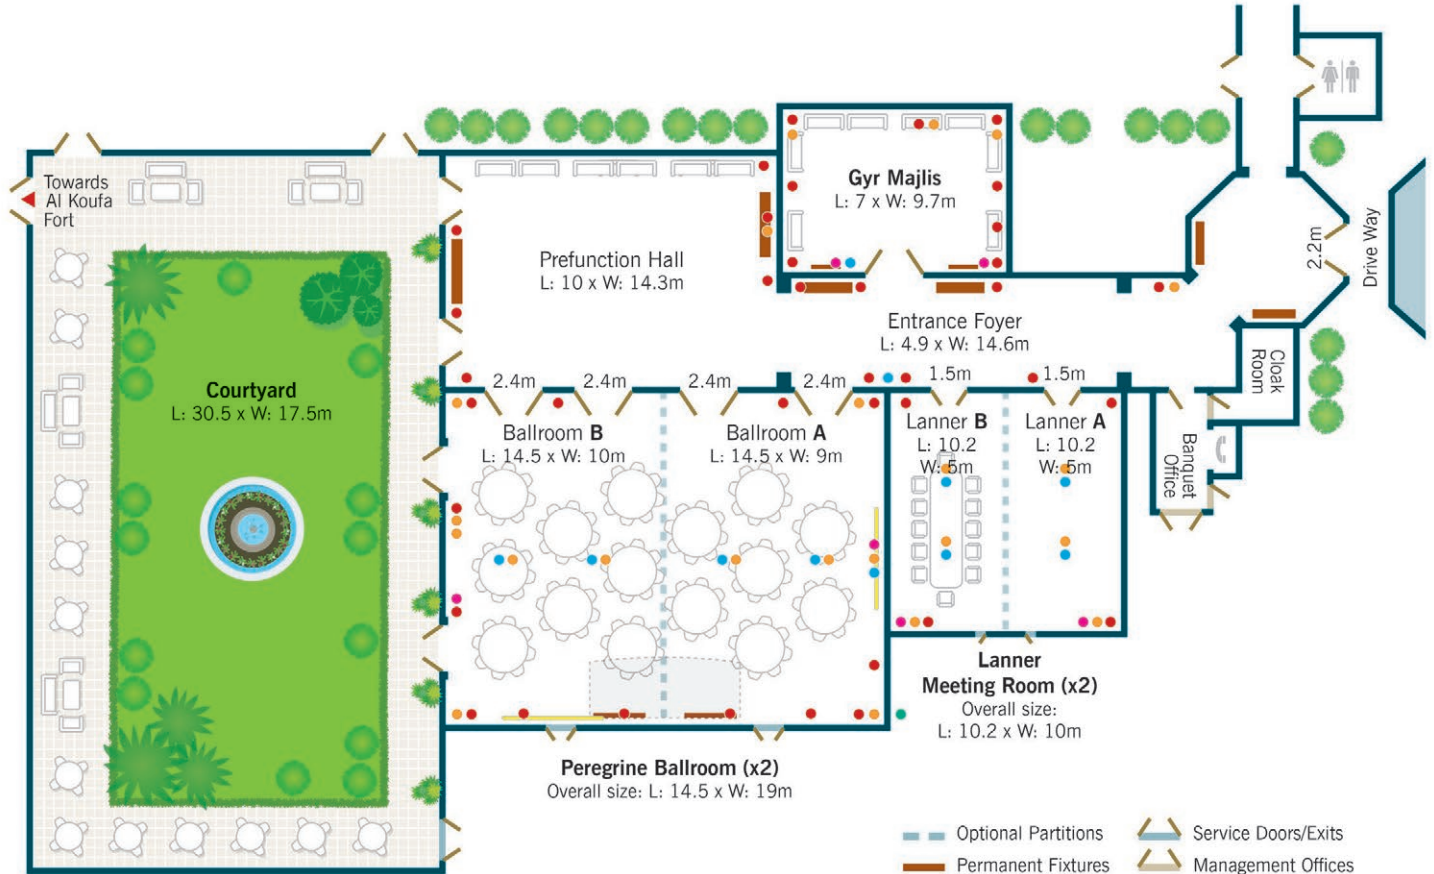

THE ROYAL BALLROOM / AL MONTAZAH MEETING ROOM / BOARDROOM

THE PALACE, ONE&ONLY ROYAL MIRAGE

PEREGRINE BALLROOM / LANNER MEETING ROOM / GYR MAJLIS

ARABIAN COURT, ONE&ONLY ROYAL MIRAGE

Scale:
3.77mm = 1m – (approx)

AL KOUFA FORT / AMPHITHEATRE / OVAL GARDEN
ARABIAN COURT, ONE&ONLY ROYAL MIRAGE