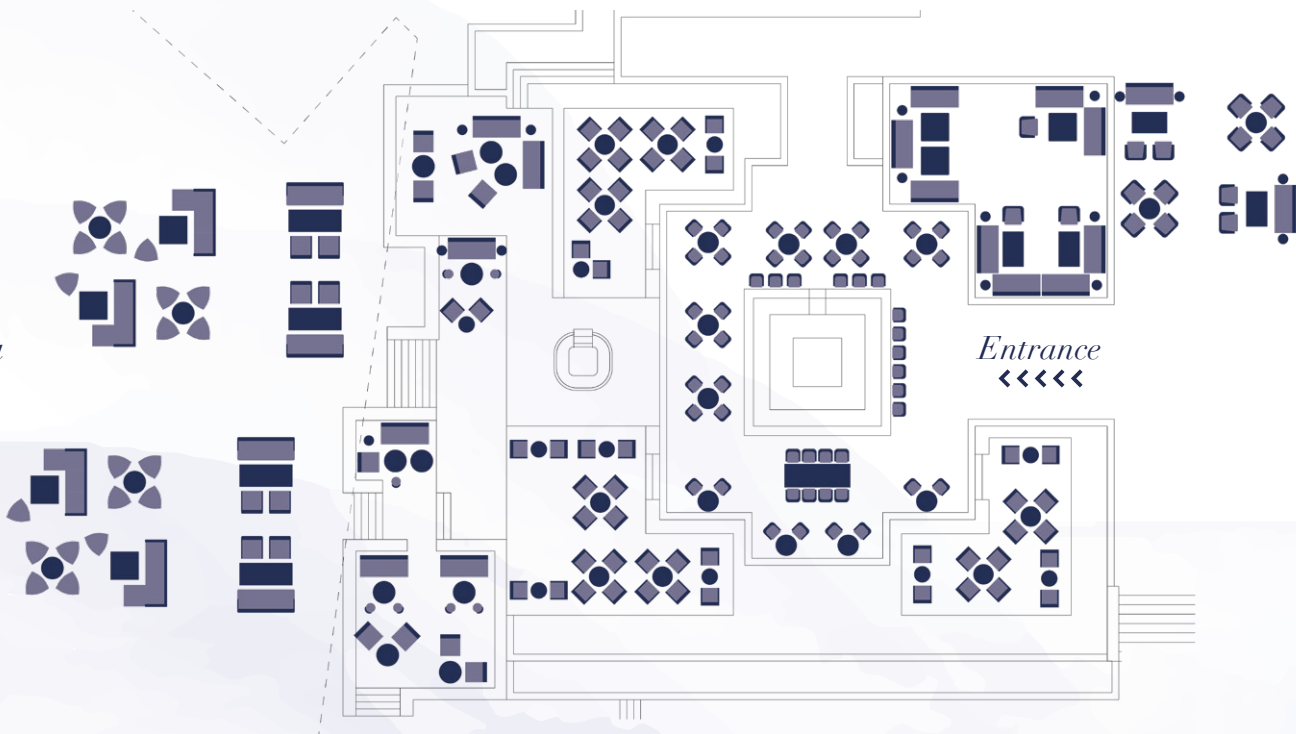

400 Dinner Theater

650 Seated Dinner

1,500 Standing Reception

DRIIFT

*Exclusive
Floor plan*

DRIFT Sea Lounge, the new beachfront lounge at DRIFT Dubai, is the perfect blend for relaxation and luxury. Nestled along the pristine shoreline of Dubai Marina, it offers stunning views of the ocean and the Dubai Marina skyline, refreshing craft cocktails, and a vibrant atmosphere. Perfect for sociable evenings basking in the sun and under the stars, this venue also accommodates beach events.

350 Capacity

DRIIFT

Sea Lounge Floor plan

Sea

Entrance
<<<<<

DRIFT RESTAURANT

DRIFT Restaurant offers a stylish, air-conditioned space ideal for intimate gatherings and larger events. With a menu of sharing-style dishes and flexible layouts, we provide a personalized dining experience.

160 Seated

200 Standing Reception

DRIIFT

*Restaurant
Floor plan*

DRIFT Esplanade is the ultimate area for a variety of events, featuring breathtaking views of the Dubai Marina skyline, along with the beach and sea. Elevate your event with this stunning backdrop and create unforgettable memories in a truly unique setting.