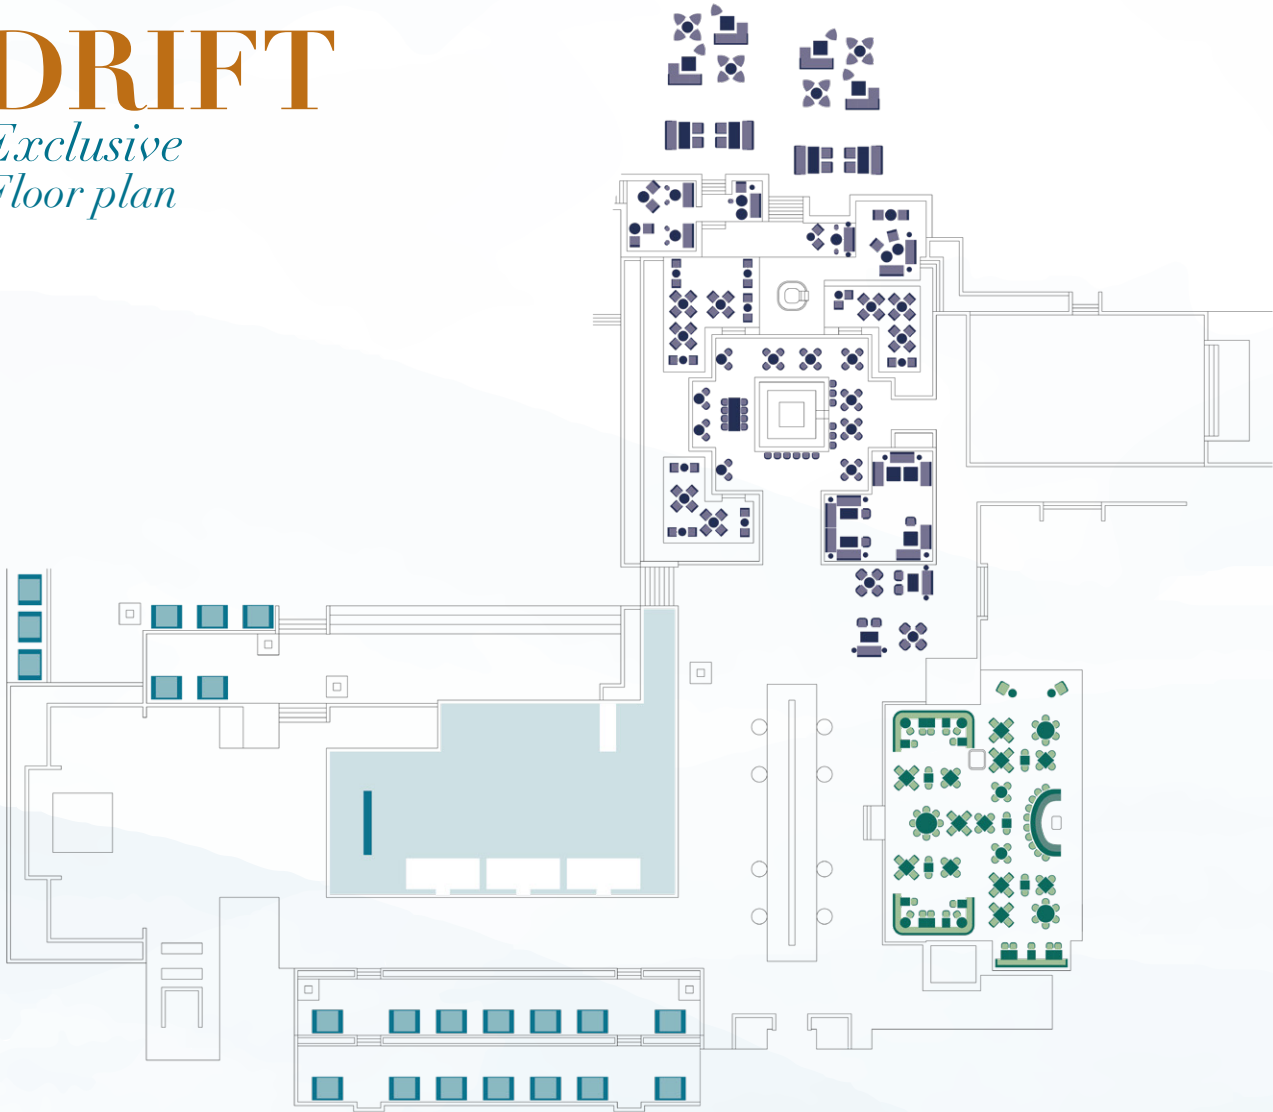

EVENTS BROCHURE

D R I F T
DUBAI

DRIFT Dubai is an award-winning beachfront destination located at One&Only Royal Mirage, where style and effortless luxury meet. Featuring a stunning infinity pool that overlooks 1km of prime beachfront and lush landscape surroundings, DRIFT Dubai offers panoramic views of Dubai Marina's iconic skyline and the Palm. It was created to delight the most discerning guests.

400 Dinner Theater

650 Seated Dinner

1,500 Standing Reception

DRIIFT

*Exclusive
Floor plan*

DRIFT Sea Lounge, the new beachfront lounge at DRIFT Dubai, is the perfect blend for relaxation and luxury. Nestled along the pristine shoreline of Dubai Marina, it offers stunning views of the ocean and the Dubai Marina skyline, refreshing craft cocktails, and a vibrant atmosphere. Perfect for sociable evenings basking in the sun and under the stars, this venue also accommodates beach events.

350 Capacity

DRIIFT

Sea Lounge Floor plan

Sea

Entrance
<<<<<

DRIFT RESTAURANT

DRIFT Restaurant offers a stylish, air-conditioned space ideal for intimate gatherings and larger events. With a menu of sharing-style dishes and flexible layouts, we provide a personalized dining experience.

160 Seated

200 Standing Reception

DRIIFT

*Restaurant
Floor plan*

DRIFT Esplanade is the ultimate area for a variety of events, featuring breathtaking views of the Dubai Marina skyline, along with the beach and sea. Elevate your event with this stunning backdrop and create unforgettable memories in a truly unique setting.