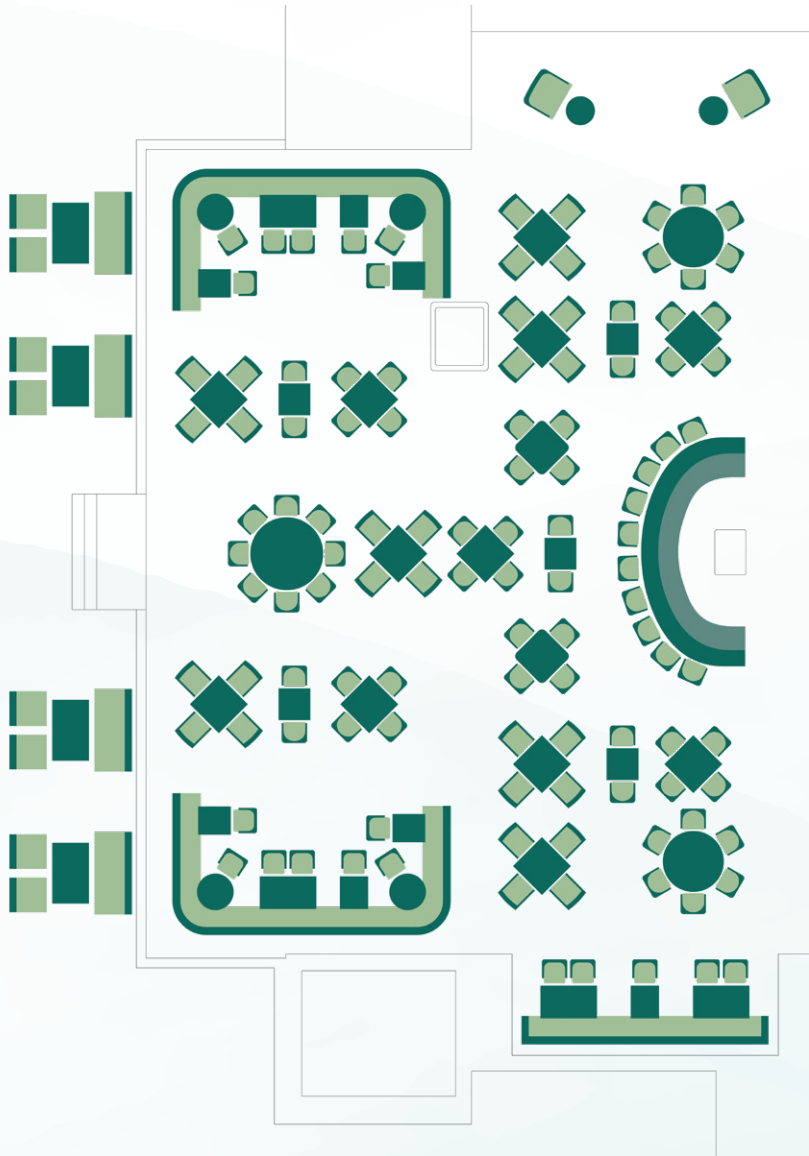

400 Dinner Theater

650 Seated Dinner

1,500 Standing Reception

DRIIFT

*Exclusive
Floor plan*

DRIFT Sea Lounge, the new beachfront lounge at DRIFT Dubai, is the perfect blend for relaxation and luxury. Nestled along the pristine shoreline of Dubai Marina, it offers stunning views of the ocean and the Dubai Marina skyline, refreshing craft cocktails, and a vibrant atmosphere. Perfect for sociable evenings basking in the sun and under the stars, this venue also accommodates beach events.

350 Capacity

DRIIFT

Sea Lounge Floor plan

Sea

Entrance
<<<<<

DRIFT RESTAURANT

DRIFT Restaurant offers a stylish, air-conditioned space ideal for intimate gatherings and larger events. With a menu of sharing-style dishes and flexible layouts, we provide a personalized dining experience.

160 Seated

200 Standing Reception

DRIIFT

*Restaurant
Floor plan*

DRIFT Esplanade is the ultimate area for a variety of events, featuring breathtaking views of the Dubai Marina skyline, along with the beach and sea. Elevate your event with this stunning backdrop and create unforgettable memories in a truly unique setting.