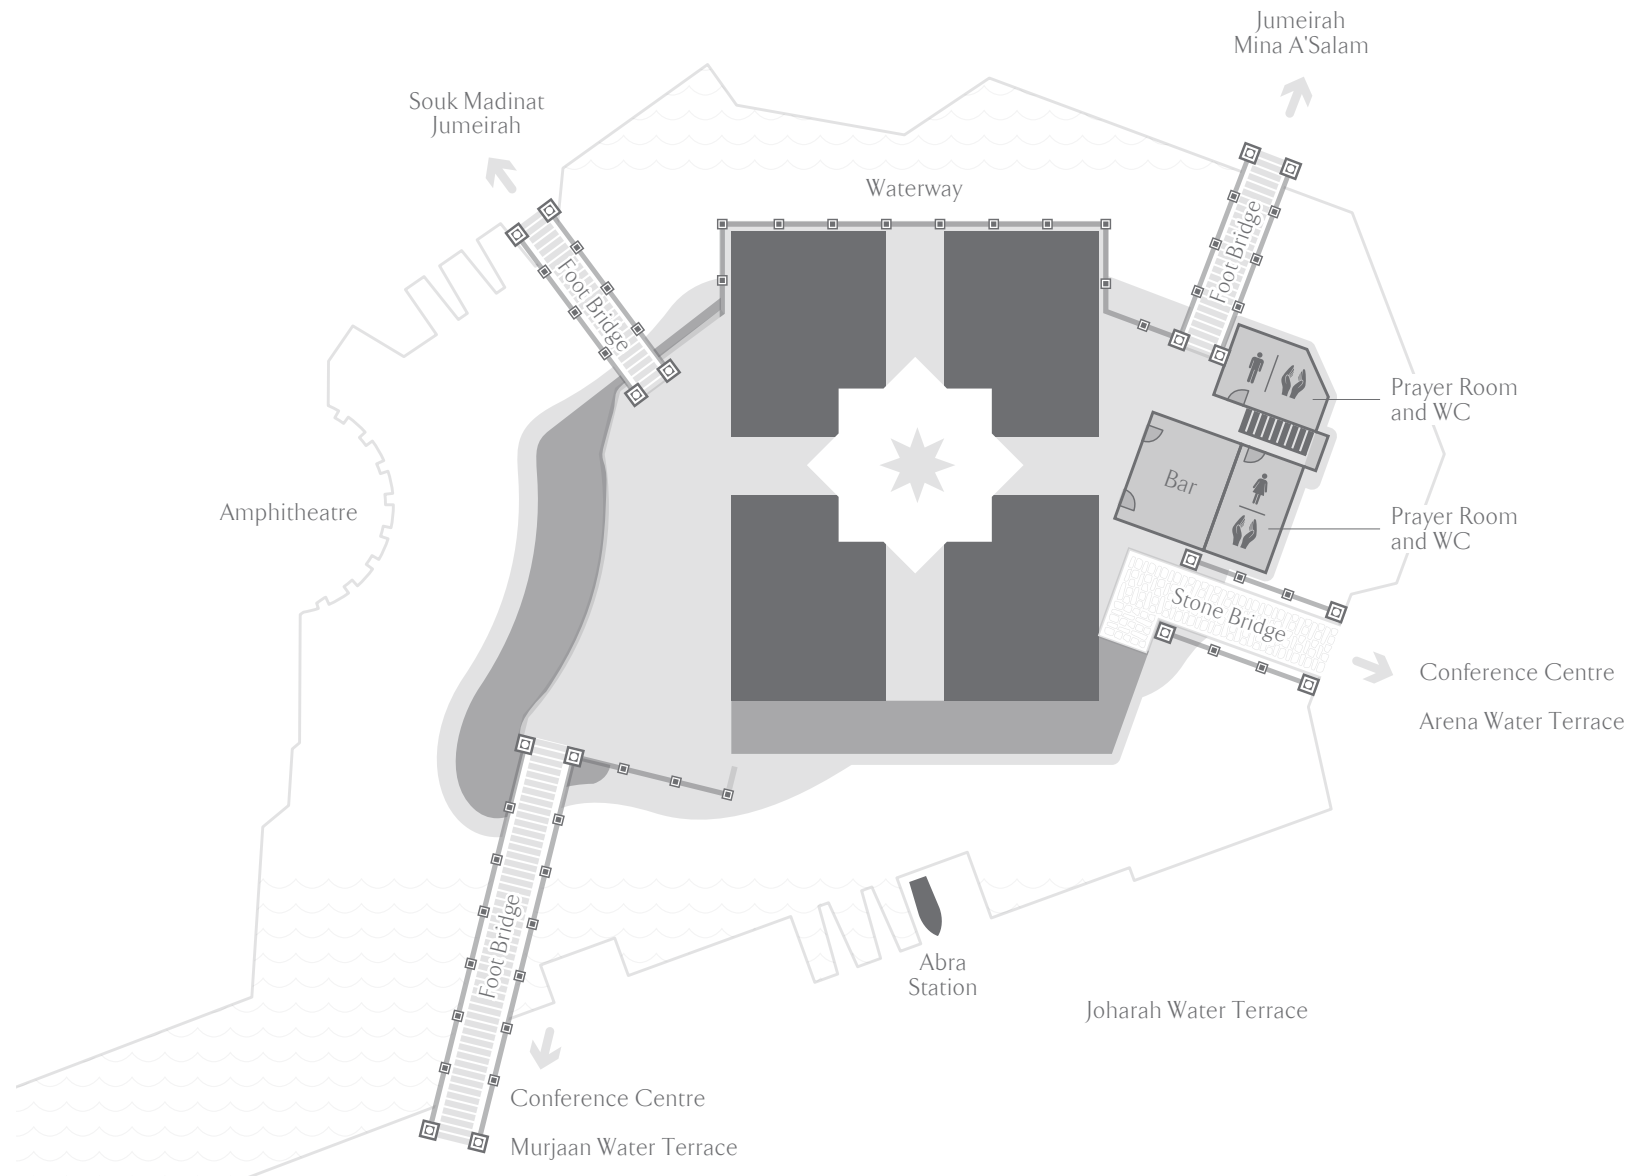

FORT ISLAND

CONFERENCE AND EVENTS CENTRE - OUTDOOR VENUE

Venue	Area m ²	Area sq. feet	Clear Height	Ceiling Height	Length m/ft	Width m/ft	Theatre Front	Theatre Back	Classroom Front	Classroom Back	Cabaret	Boardroom	U-Shape	Round 10	Round 8	Cocktail
OUTDOOR																
Fort Island	1750	18837	-	-	-	-	1600	1200	-	-	-	-	-	1100	880	1400