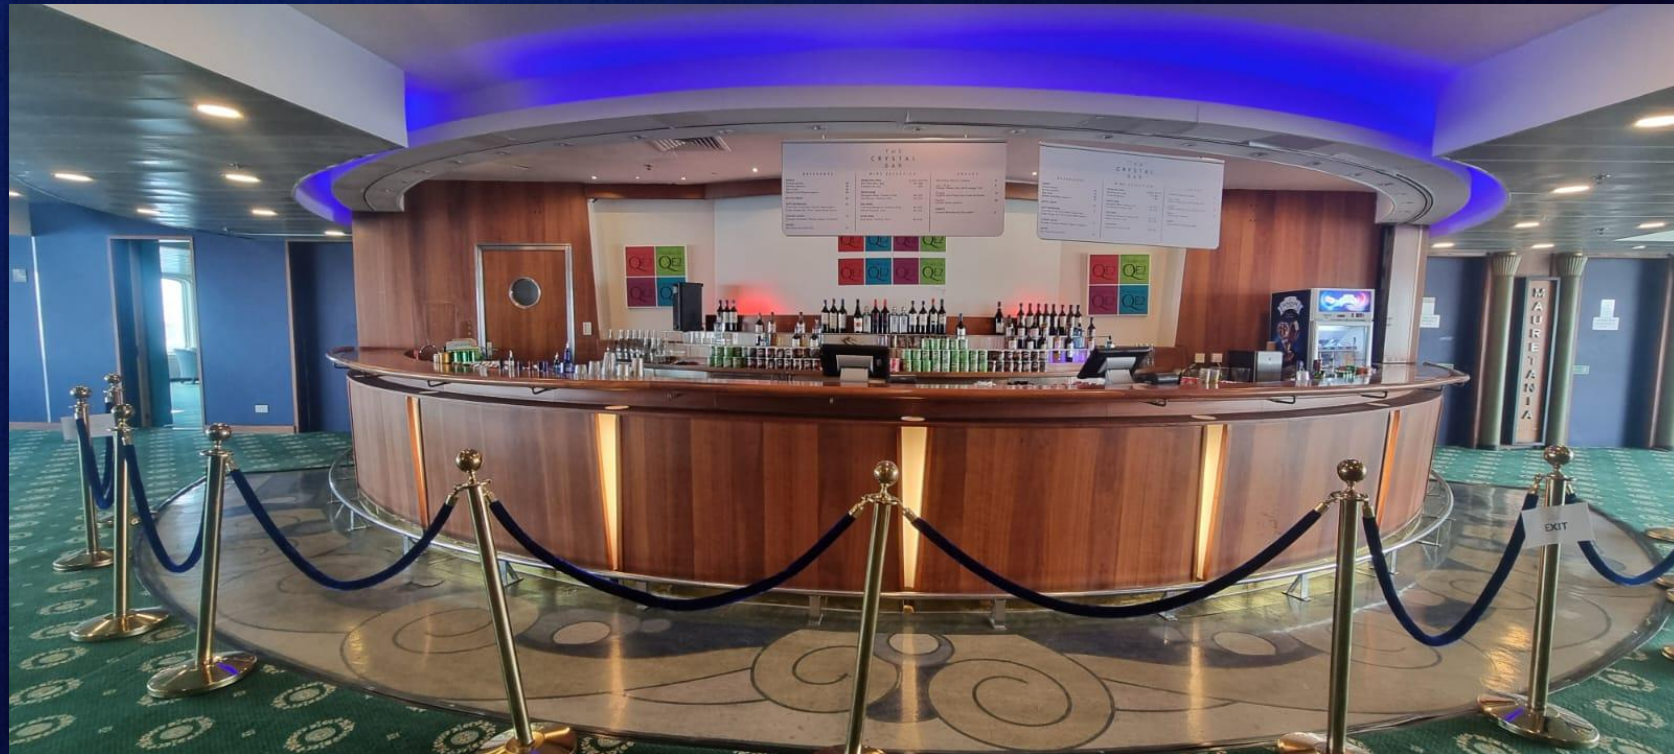

OTHER SPACES @

Theatre by

QE2

The Crystal Bar

This is the Theatre Bar and can hold up to **200 people**. It has a fully licensed bar within the space. It can also be used for entertaining or as a breakout space if the Theatre is being used as a conference venue.