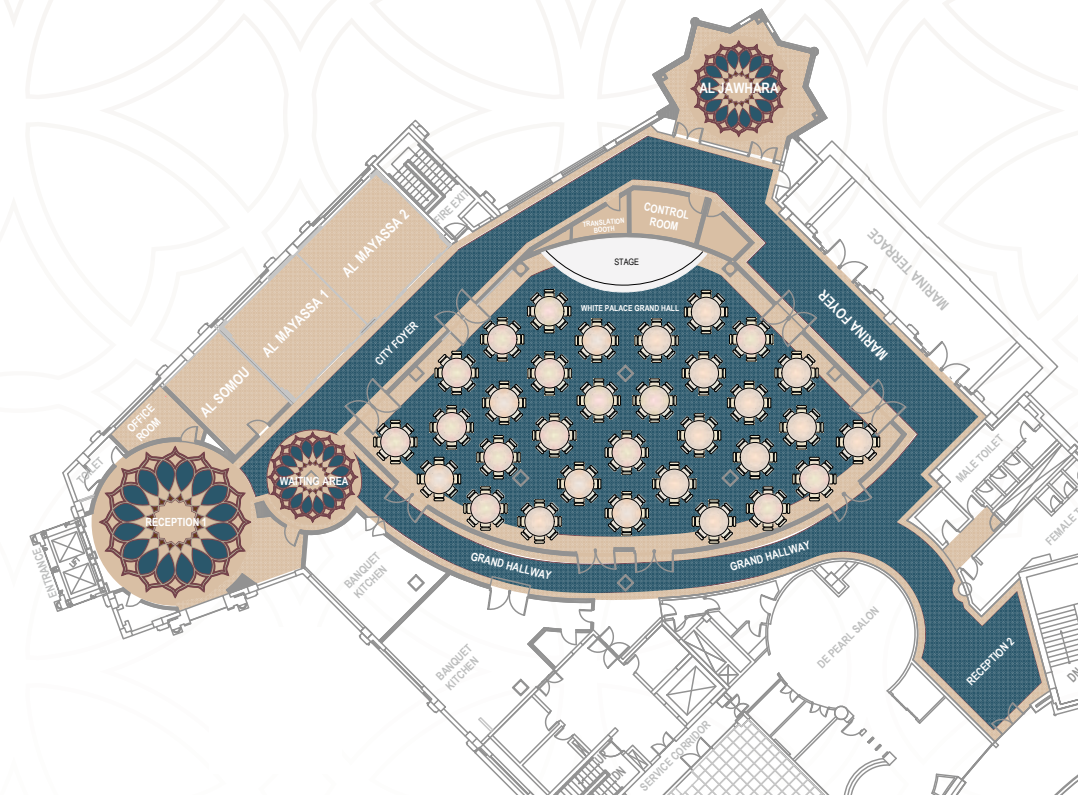

WHITE PALACE

Grand Hall

MAIN BALLROOM

White Palace Grand Hall

Grand in every sense, this ballroom is the central jewel in the White Palace crown. Permanently designed with a full complement of audiovisual solutions, this room is ready to go in the shortest time possible.

Everything from table sizes, seating options, table dressings, tableware, cutlery and floral arrangements can be customized from a large inventory of options.

VENUE					CAPACITY							
	Area (Sq.m)	Length (meters)	Width (meters)	Height (meters)								
					Theater	Boardroom	Classroom	Cabaret	Banquet	Hollow Square	U Shape	Reception
White Palace Hall	433	33	19	5	400	96	312	256	400	200	49	700

EVERY
DETAIL
is important

Exclusive tableware and place settings

White Palace Grand Hall CONFERENCE CONFIGURATIONS

VVIP Theatre Style

SYMBOL	QUANTITY
	254
VIP CHAIR	

White Palace Grand Hall CONFERENCE CONFIGURATIONS

White Palace Grand Hall CONFERENCE CONFIGURATIONS

VIP U Shape Style

SYMBOL	QUANTITY
	34
BANQUET CHAIR	136
	18
TABLE	

U Shape Style

SYMBOL	QUANTITY
	78
BANQUET CHAIR	
	24
TABLE	

White Palace Grand Hall CONFERENCE CONFIGURATIONS