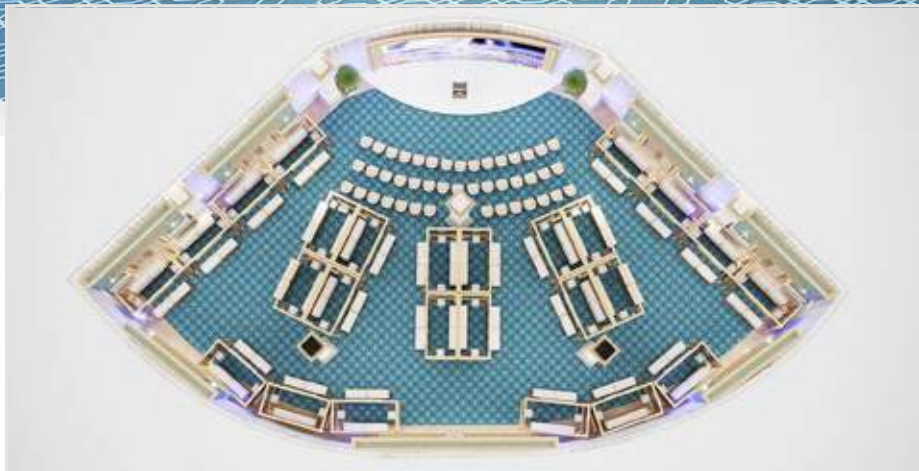

WHITE PALACE

Grand Hall

MAIN BALLROOM

White Palace Grand Hall

Grand in every sense, this ballroom is the central jewel in the White Palace crown. Permanently designed with a full complement of audiovisual solutions, this room is ready to go in the shortest time possible.

Everything from table sizes, seating options, table dressings, tableware, cutlery and floral arrangements can be customized from a large inventory of options.

VENUE					CAPACITY							
	Area (Sq.m)	Length (meters)	Width (meters)	Height (meters)								
					Theater	Boardroom	Classroom	Cabaret	Banquet	Hollow Square	U Shape	Reception
White Palace Hall	433	33	19	5	400	96	312	256	400	200	49	700

SYMBOL	QUANTITY
	50
PAX	700

White Palace Grand Hall EXHIBITION CONFIGURATIONS

OPTION 1

SYMBOL	QUANTITY
	17
	4
	39

OPTION 2

SYMBOL	QUANTITY
	23
	6
	51

OPTION 3

SYMBOL	QUANTITY
	27
	63

White Palace Grand Hall WEDDING CONFIGURATIONS

White Palace Grand Hall + Somou Hall WEDDING CONFIGURATIONS

Catwalk Style

SYMBOL	QUANTITY
 BANQUET CHAIR	208
 8	26
 SOFA	4
 SOFA	4

Make up room with
Bridal Make up Room