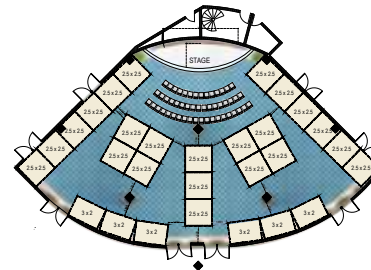

Everything from table sizes, seating options, table dressings, tableware, cutlery and floral arrangements can be customized from a large inventory of options.

VENUE					CAPACITY							
	Area (Sq.m)	Length (meters)	Width (meters)	Height (meters)								
					Theater	Boardroom	Classroom	Cabaret	Banquet	Hollow Square	U Shape	Reception
White Palace Hall	433	33	19	5	400	96	312	256	400	200	49	700

White Palace Grand Hall BANQUET CONFIGURATIONS

VIP Banquet Style

SYMBOL	QUANTITY
	400
BANQUET CHAIR	
	32

Banquet Style

SYMBOL	QUANTITY
	400
BANQUET CHAIR	
	40

White Palace Grand Hall BANQUET CONFIGURATIONS

SYMBOL	QUANTITY
	50
PAX	700

White Palace Grand Hall EXHIBITION CONFIGURATIONS

OPTION 1

SYMBOL	QUANTITY
	17
	4
	39

OPTION 2

SYMBOL	QUANTITY
	23
	6
	51

OPTION 3

SYMBOL	QUANTITY
	27
	63

White Palace Grand Hall WEDDING CONFIGURATIONS

White Palace Grand Hall + Somou Hall WEDDING CONFIGURATIONS

Catwalk Style

SYMBOL	QUANTITY
 BANQUET CHAIR	208
 8	26
 SOFA	4
 SOFA	4

Make up room with
Bridal Make up Room