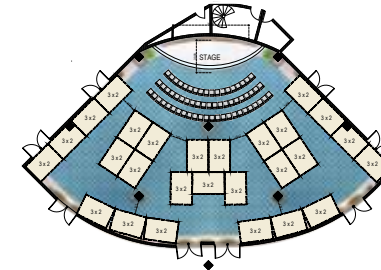

Everything from table sizes, seating options, table dressings, tableware, cutlery and floral arrangements can be customized from a large inventory of options.

VENUE					CAPACITY							
	Area (Sq.m)	Length (meters)	Width (meters)	Height (meters)								
					Theater	Boardroom	Classroom	Cabaret	Banquet	Hollow Square	U Shape	Reception
White Palace Hall	433	33	19	5	400	96	312	256	400	200	49	700

VIP Cabaret Style

SYMBOL	QUANTITY
	192
	32

Cabaret Style

SYMBOL	QUANTITY
	256
	32

White Palace Grand Hall BANQUET CONFIGURATIONS

Concert Style

SYMBOL	QUANTITY	SYMBOL	QUANTITY
	4		28
	28		168

Cocktail Style

SYMBOL	QUANTITY
	50
PAX	700

White Palace Grand Hall EXHIBITION CONFIGURATIONS

OPTION 1

SYMBOL	QUANTITY
	17
	4
	39

OPTION 2

SYMBOL	QUANTITY
	23
	6
	51

OPTION 3

SYMBOL	QUANTITY
	27
	63

White Palace Grand Hall WEDDING CONFIGURATIONS

White Palace Grand Hall + Somou Hall WEDDING CONFIGURATIONS

Catwalk Style

SYMBOL	QUANTITY
 BANQUET CHAIR	208
 8	26
 SOFA	4
 SOFA	4

Make up room with
Bridal Make up Room