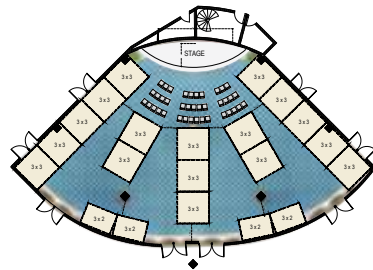

Everything from table sizes, seating options, table dressings, tableware, cutlery and floral arrangements can be customized from a large inventory of options.

VENUE					CAPACITY							
	Area (Sq.m)	Length (meters)	Width (meters)	Height (meters)								
					Theater	Boardroom	Classroom	Cabaret	Banquet	Hollow Square	U Shape	Reception
White Palace Hall	433	33	19	5	400	96	312	256	400	200	49	700

White Palace Grand Hall BANQUET CONFIGURATIONS

VIP Banquet Style

SYMBOL	QUANTITY
	400
BANQUET CHAIR	
	32

Banquet Style

SYMBOL	QUANTITY
	400
BANQUET CHAIR	
	40

White Palace Grand Hall BANQUET CONFIGURATIONS

VIP Cabaret Style

SYMBOL	QUANTITY
	192
	32

Cabaret Style

SYMBOL	QUANTITY
	256
	32

White Palace Grand Hall BANQUET CONFIGURATIONS

Concert Style

SYMBOL	QUANTITY	SYMBOL	QUANTITY
	4		28
	28		168

Cocktail Style

SYMBOL	QUANTITY
	50
PAX	700

White Palace Grand Hall EXHIBITION CONFIGURATIONS

OPTION 1

SYMBOL	QUANTITY
	17
	4
	39

OPTION 2

SYMBOL	QUANTITY
	23
	6
	51

OPTION 3

SYMBOL	QUANTITY
	27
	63