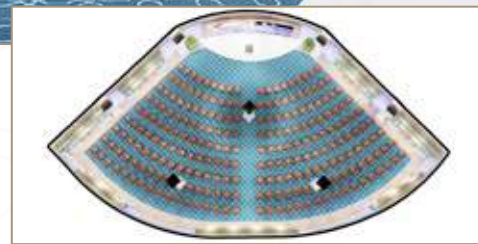

WHITE PALACE

Grand Hall

MAIN BALLROOM

White Palace Grand Hall

Grand in every sense, this ballroom is the central jewel in the White Palace crown. Permanently designed with a full complement of audiovisual solutions, this room is ready to go in the shortest time possible.

Everything from table sizes, seating options, table dressings, tableware, cutlery and floral arrangements can be customized from a large inventory of options.

VENUE					CAPACITY							
	Area (Sq.m)	Length (meters)	Width (meters)	Height (meters)								
					Theater	Boardroom	Classroom	Cabaret	Banquet	Hollow Square	U Shape	Reception
White Palace Hall	433	33	19	5	400	96	312	256	400	200	49	700

EVERY
DETAIL
is important

Exclusive tableware and place settings

White Palace Grand Hall CONFERENCE CONFIGURATIONS

VVIP Theatre Style

SYMBOL	QUANTITY
	254
VIP CHAIR	

White Palace Grand Hall CONFERENCE CONFIGURATIONS

VIP Theatre Style

SYMBOL	QUANTITY
	252
OFFICE CHAIR	

Theatre Style

SYMBOL	QUANTITY
	400
BANQUET CHAIR	

White Palace Grand Hall CONFERENCE CONFIGURATIONS

Classroom Style 1

SYMBOL	QUANTITY
	208
OFFICE CHAIR	
	104
OFFICE TABLE	