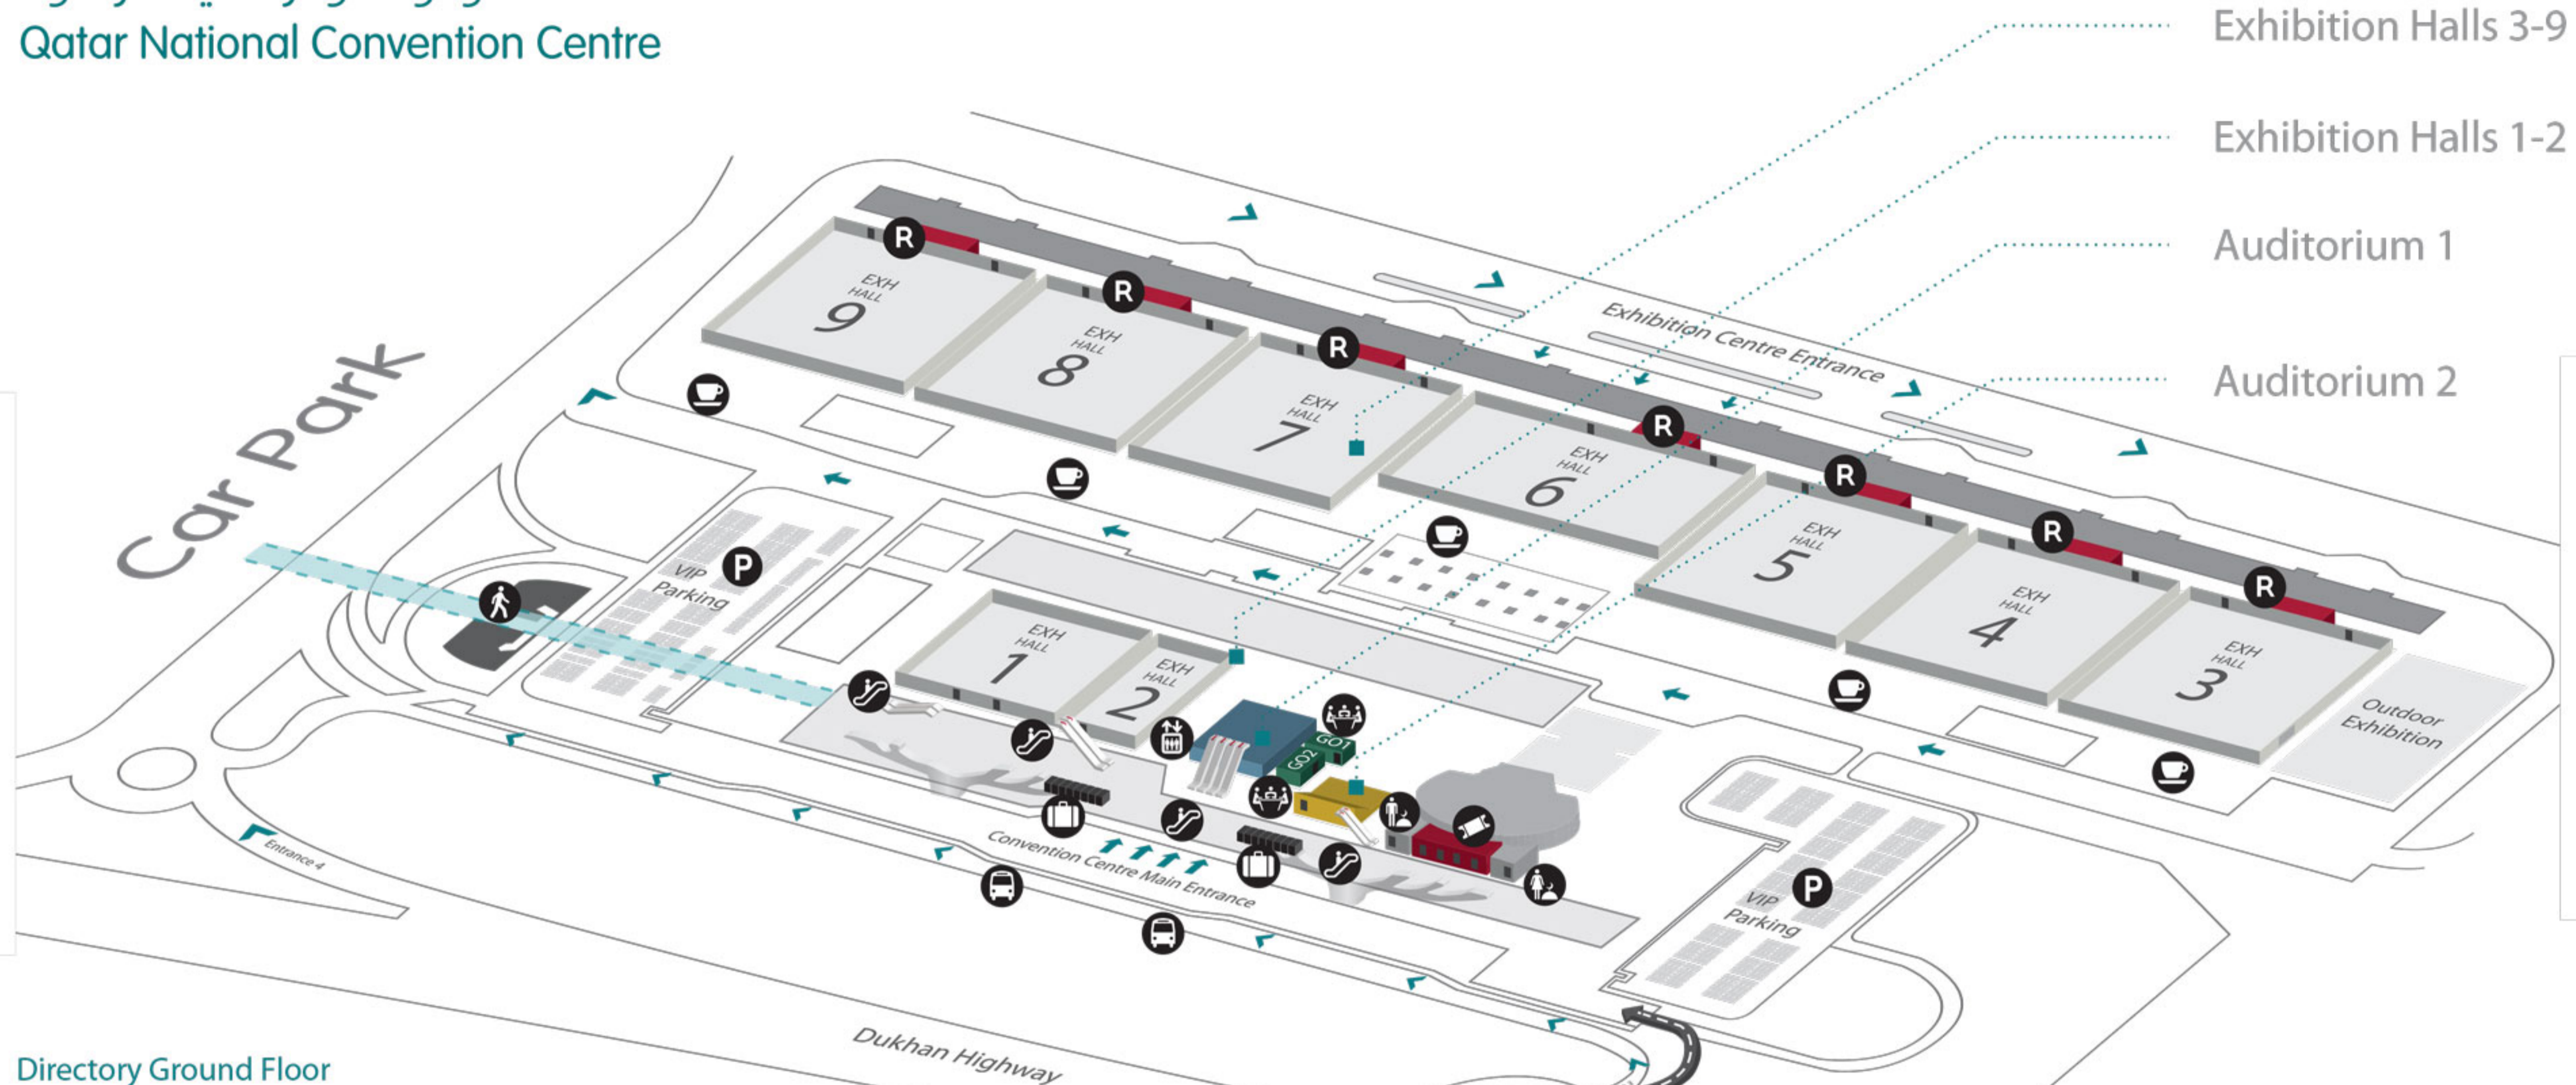

مركز قطر الوطني للمؤتمرات
Qatar National Convention Centre

Directory Ground Floor

- Meeting Rooms
- Elevators
- Stairs
- Escalators
- Cafe
- Underground walkway to car park
- Bus drop-off point
- Baggage drop-off
- Registration
- Box Office
- Male Prayer Room
- Female Prayer Room
- VIP Parking

- Entrance 1 (Bus / Taxi / VIP Drop-off)
- Entrance 2 (VIP Drop-off)
- Entrance 3 (Bus / Taxi Drop-off)
- Entrance 4 (Visitor Car Park, Exhibition Centre, Loading Dock)

- Exhibition Halls 3-9
- Exhibition Halls 1-2
- Auditorium 1
- Auditorium 2