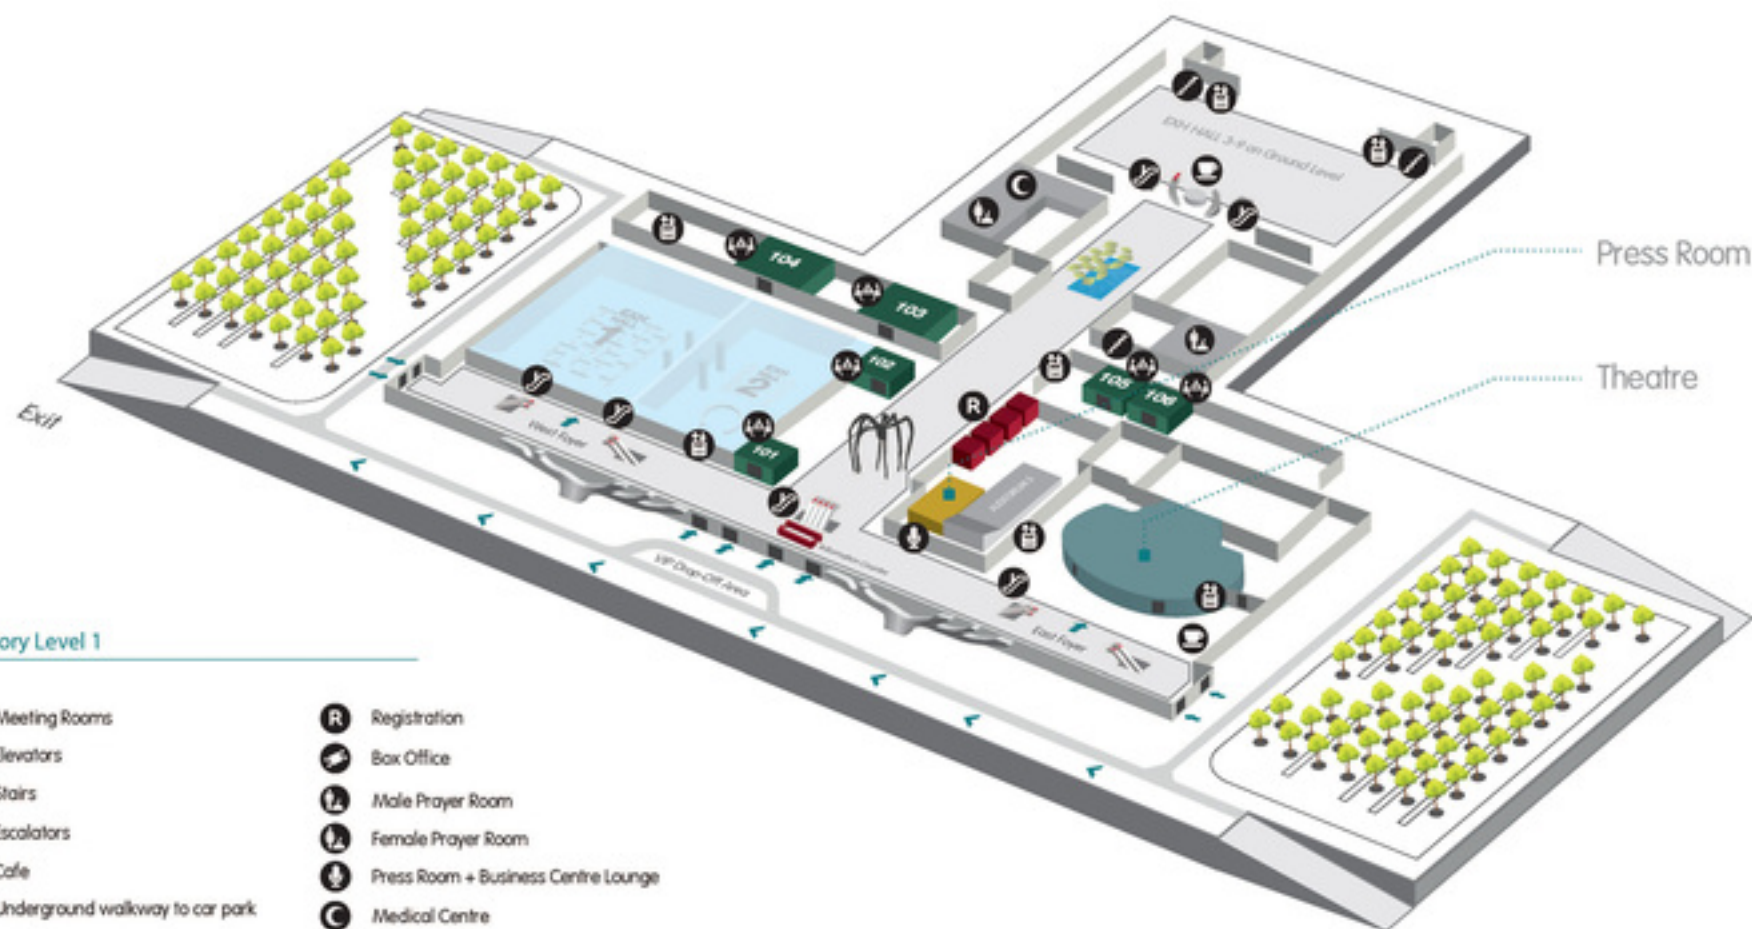

مركز قطر الوطني للمؤتمرات
Qatar National Convention Centre

عضو في مؤسسة قطر Member of Qatar Foundation

Directory Level 1

	Meeting Rooms		Registration
	Elevators		Box Office
	Stairs		Male Prayer Room
	Escalators		Female Prayer Room
	Cafe		Press Room + Business Centre Lounge
	Underground walkway to car park		Medical Centre
	Bus drop-off point		
	Baggage drop-off