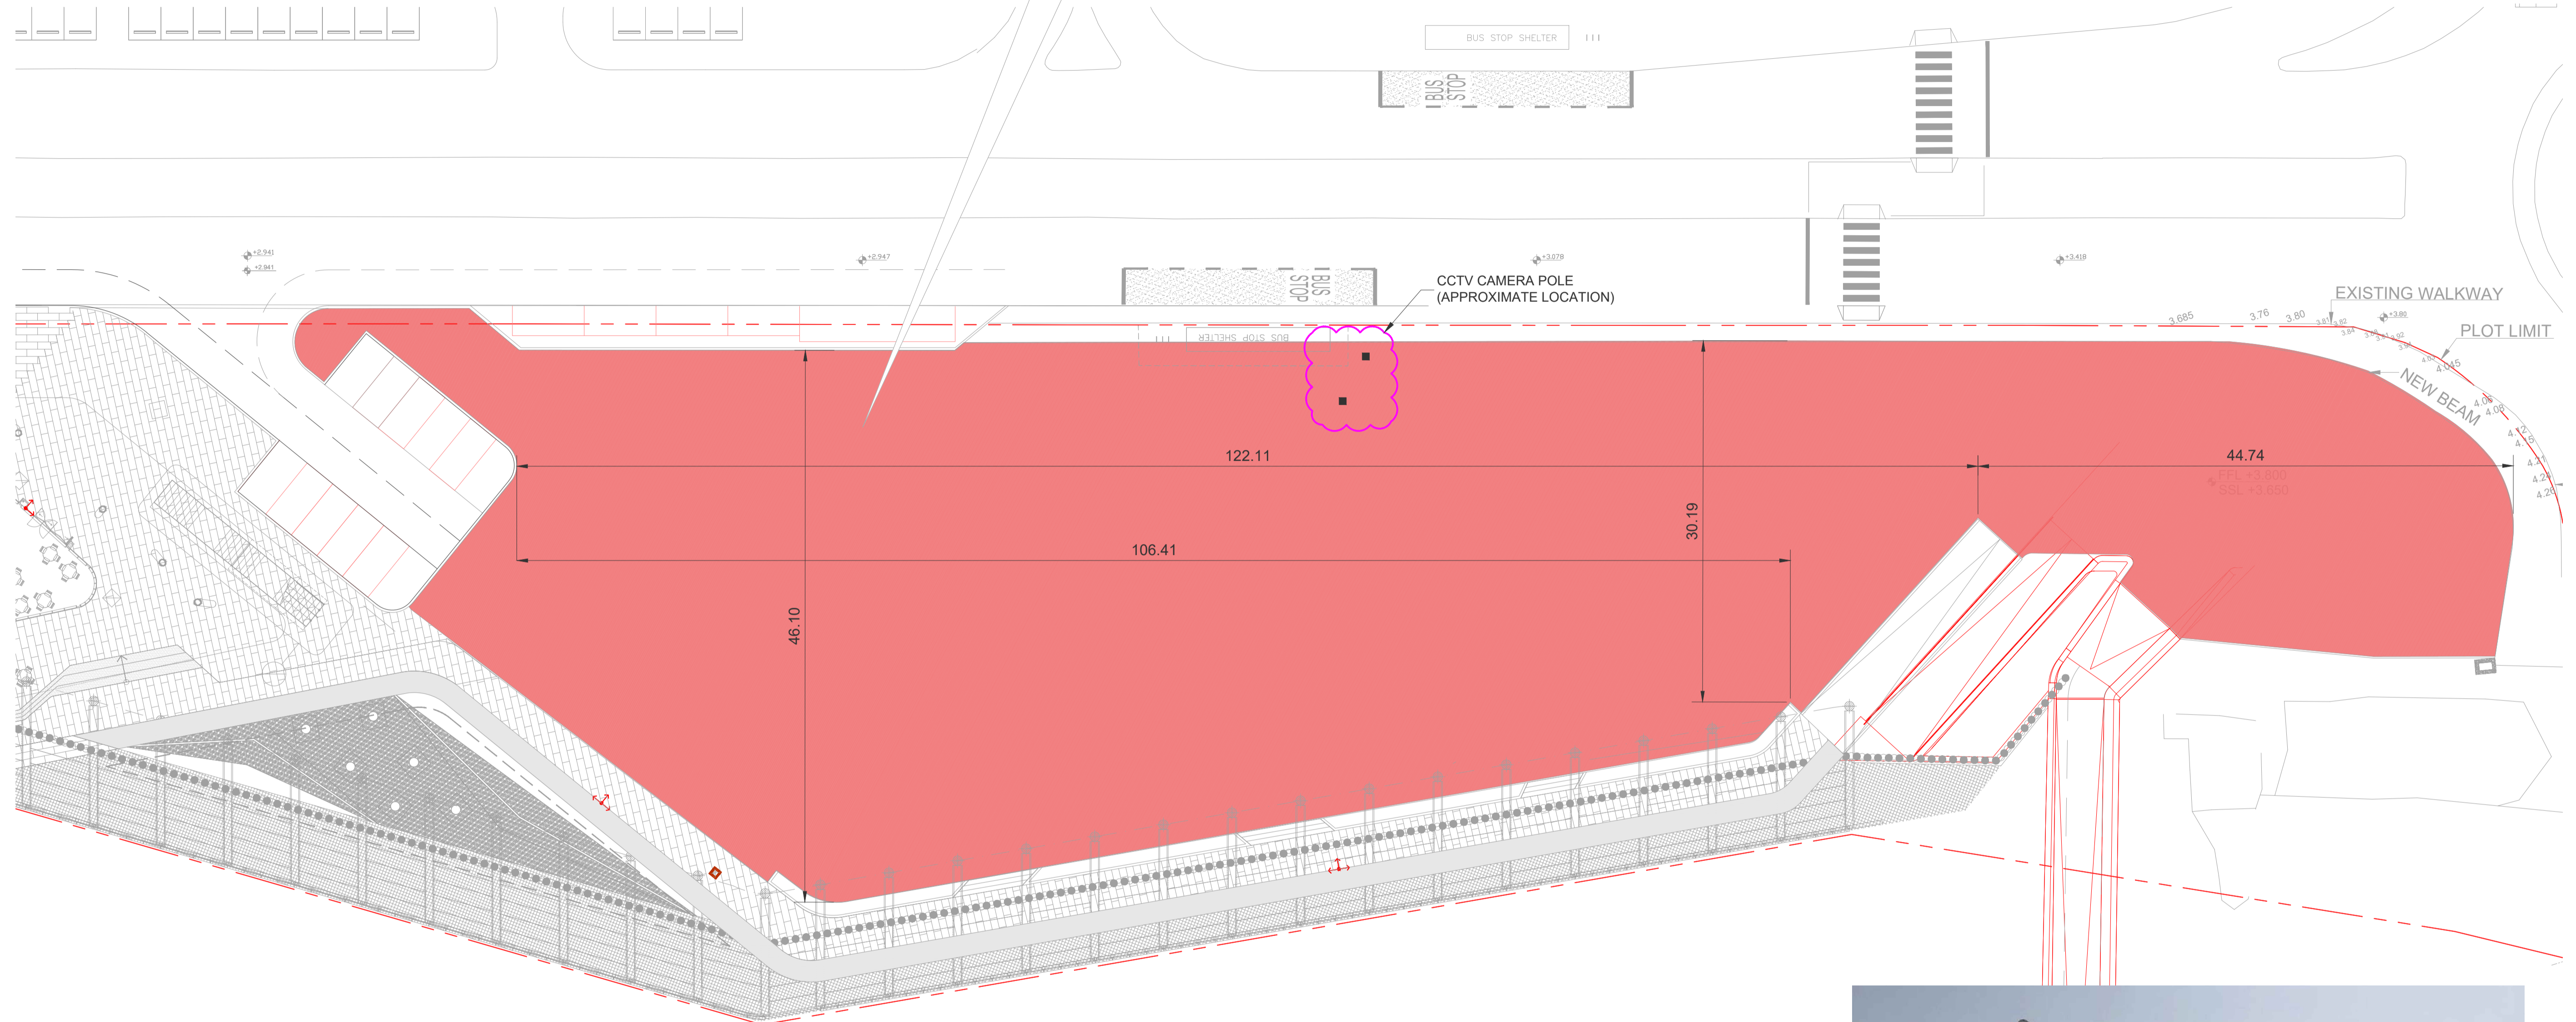

Key Plan

FLOOR LAYOUT
AREA
5,682.19 sqm

AL SAHA EVENTS AREA FLOOR LAYOUT

AL SAHA EVENTS AREA -Reference photo

القناة
Al Qana

FLOOR LAYOUT
BLOCK F - GROUND FLOOR PLAN