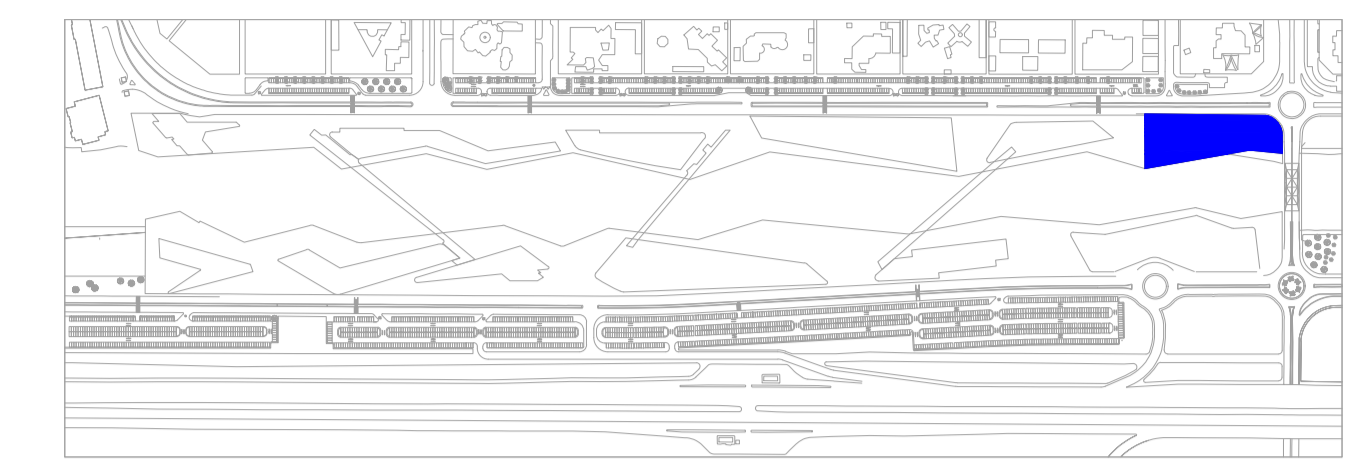

Key Plan

FLOOR LAYOUT
AREA
5,682.19 sqm

AL SAHA EVENTS AREA FLOOR LAYOUT

AL SAHA EVENTS AREA -Reference photo

القناة
Al Qana

FLOOR LAYOUT
BLOCK F - GROUND FLOOR PLAN