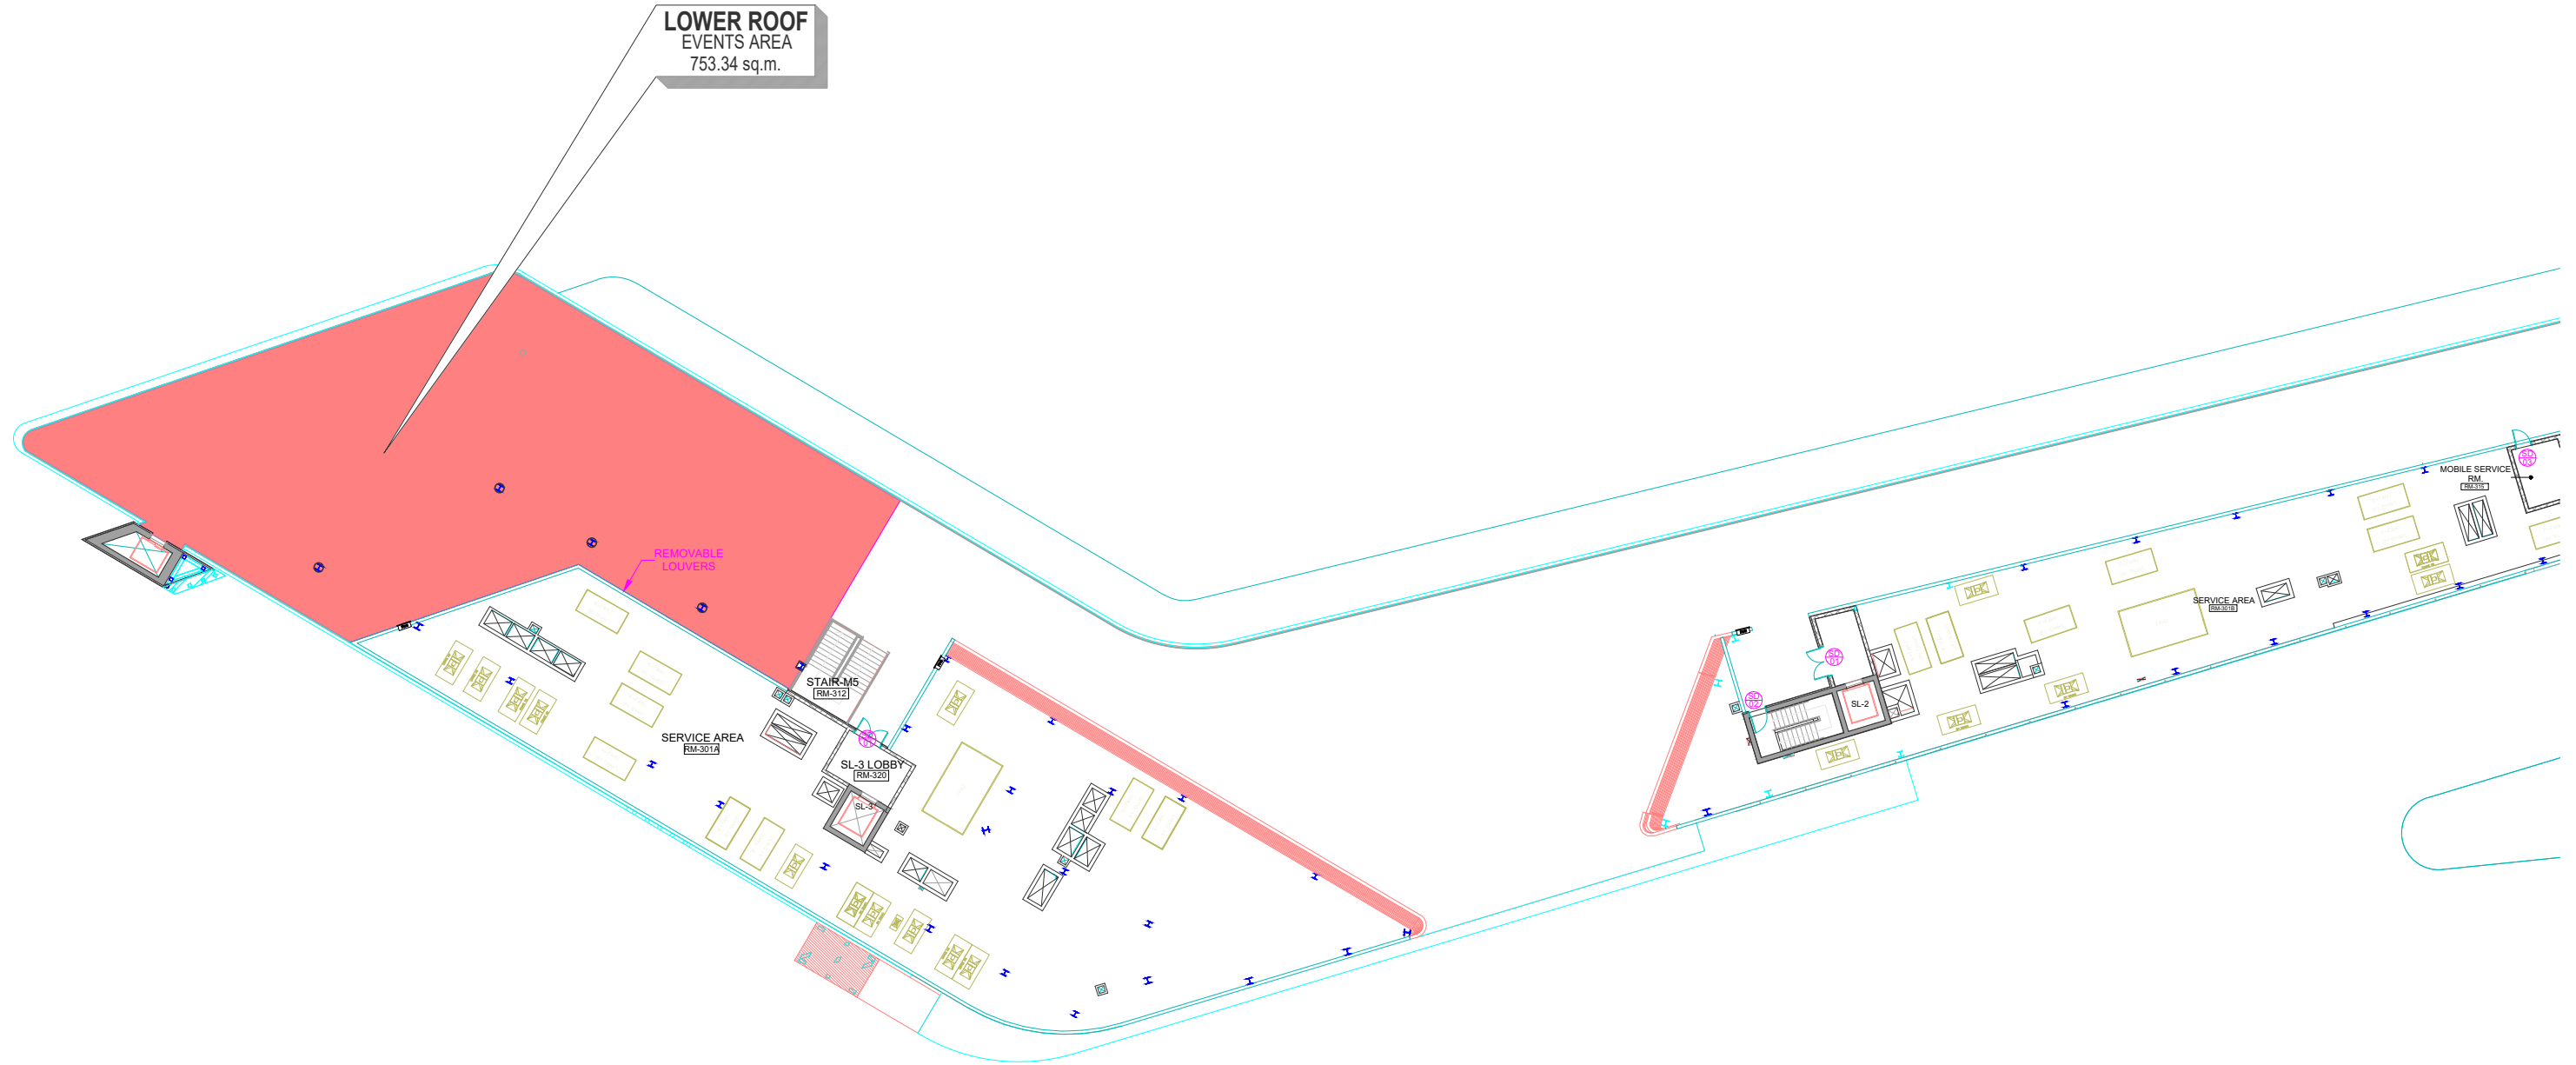

Key Plan

LOWER ROOF
EVENTS AREA
753.34 sq.m.

KEY PLAN

BLOCK M - LOWER ROOF FLOOR PLAN