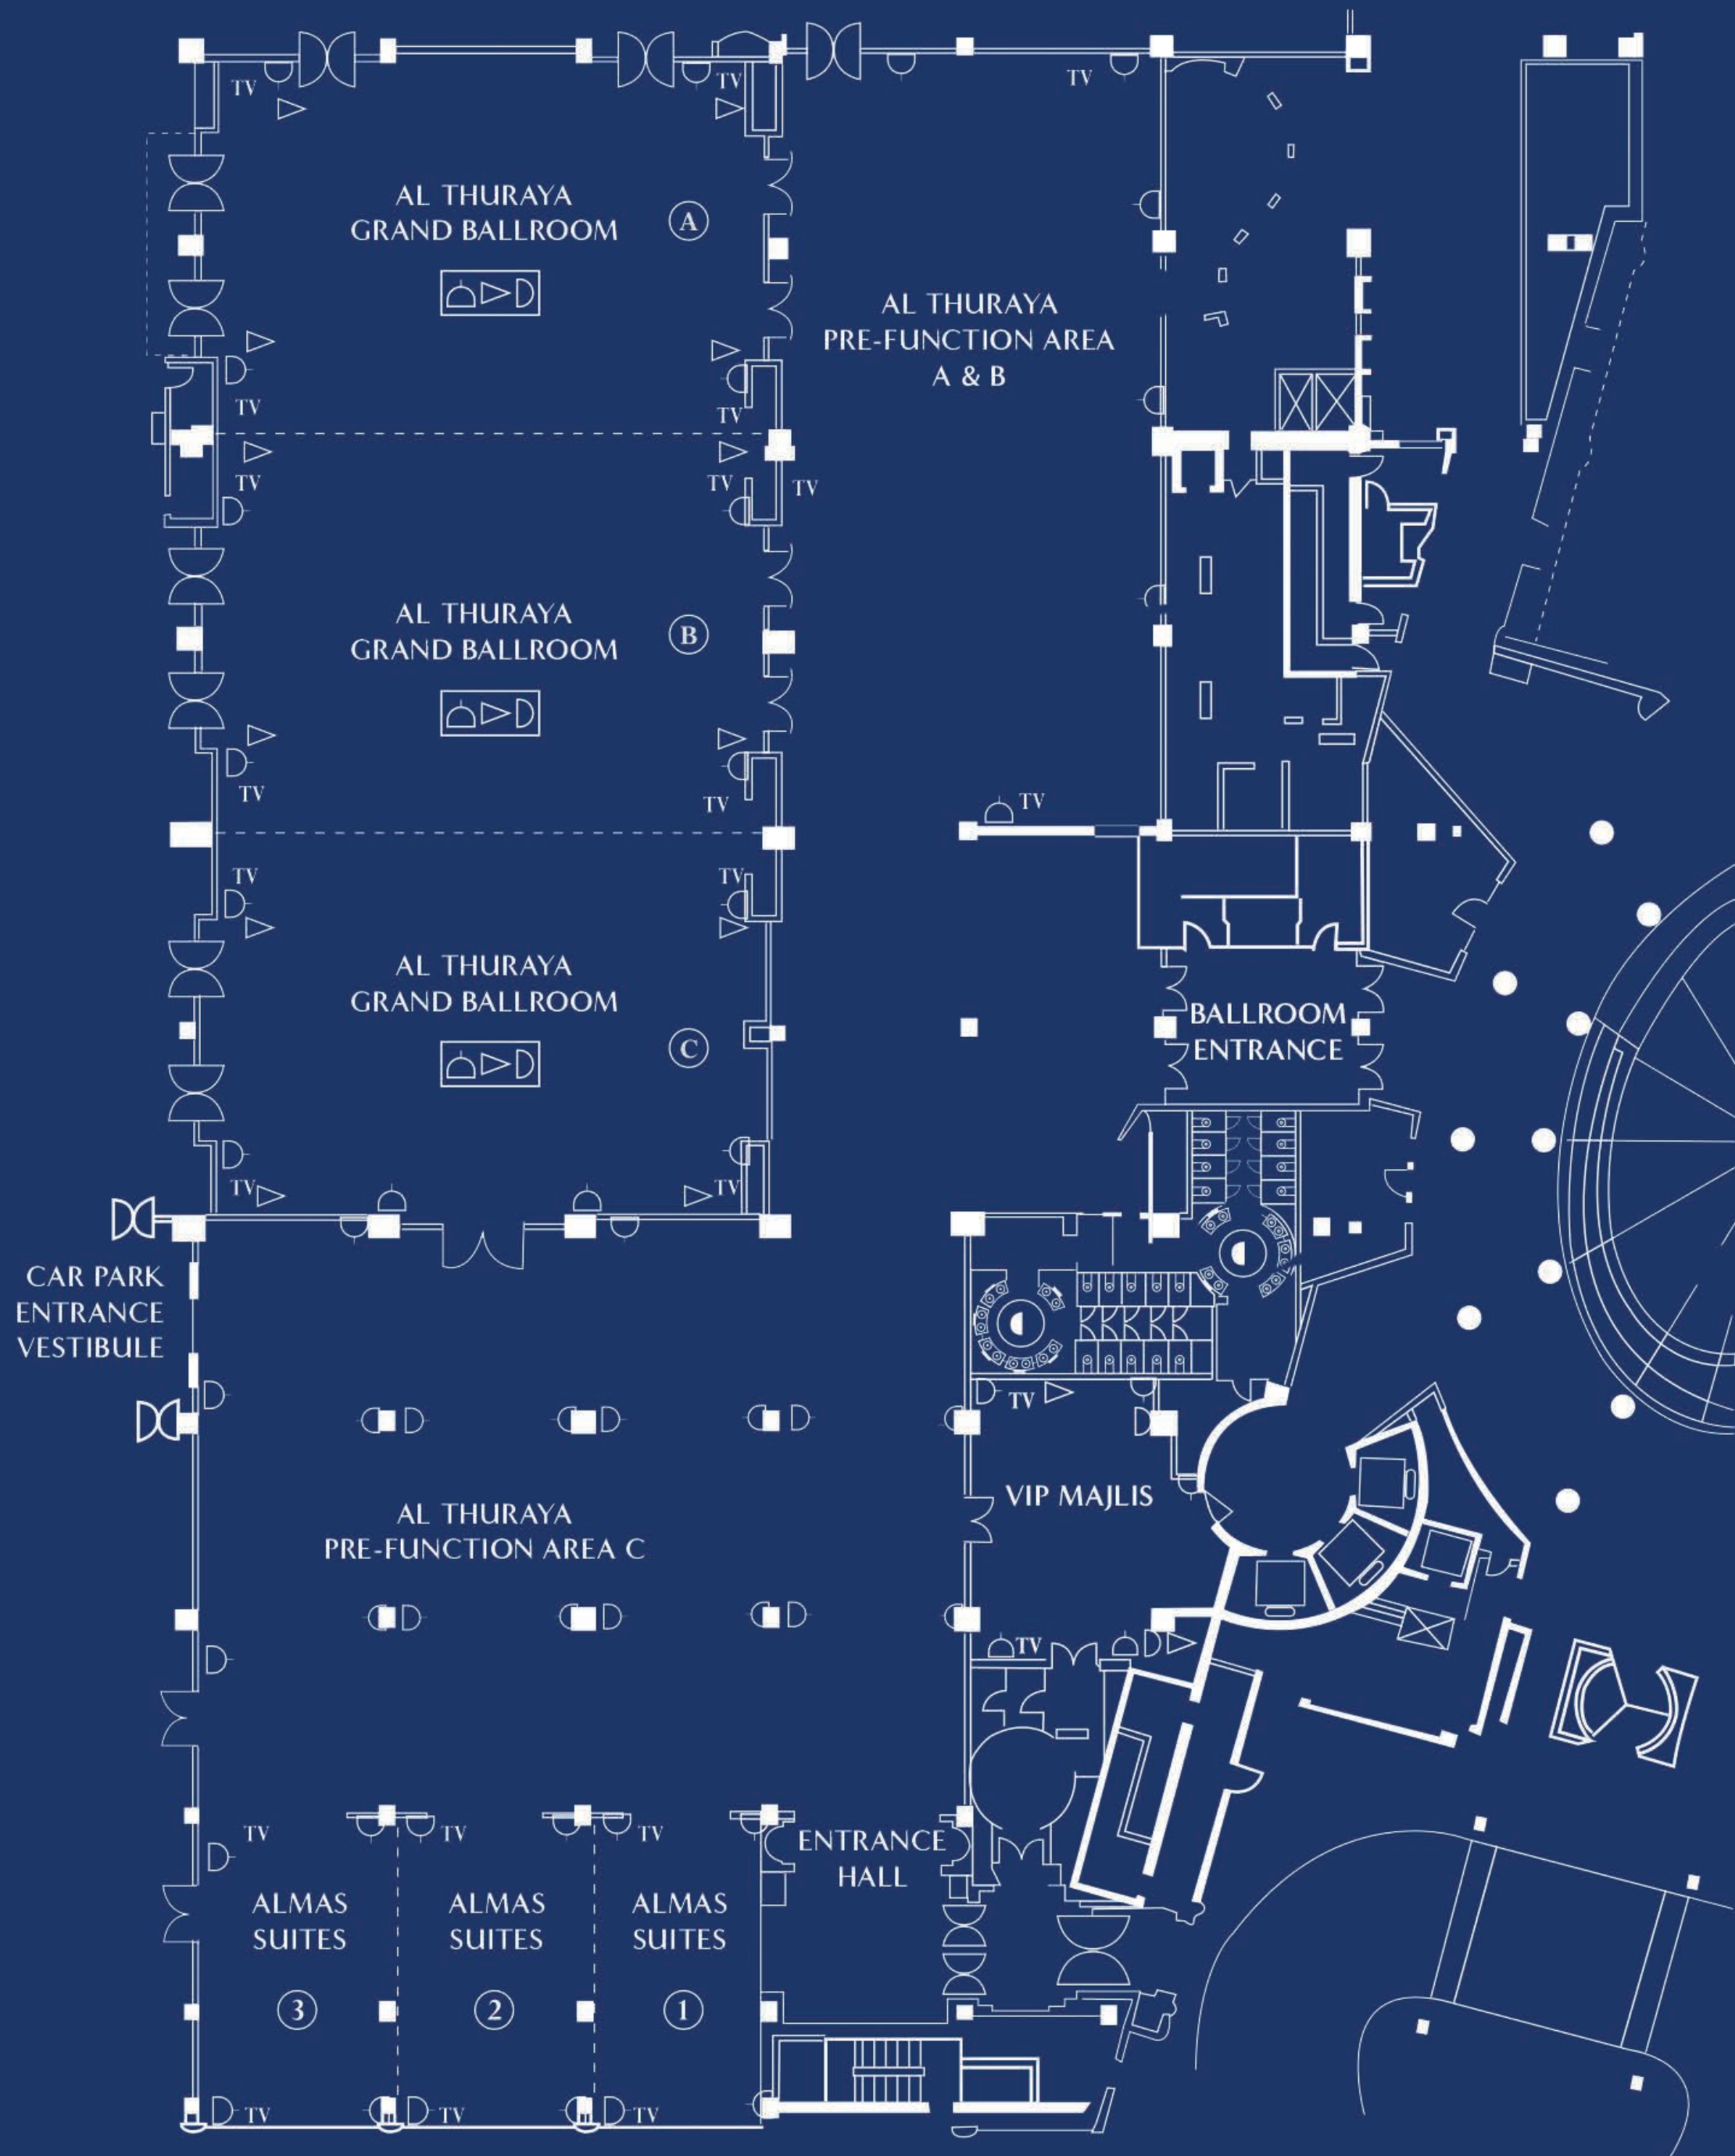

Tower Wing Function Rooms Layout

Beach Wing Function Rooms Layout

- D Double Socket
- T Telephone
- D Data Points
- TV Television Point

* Boardroom meeting tables have built-in sockets for power data and phone.