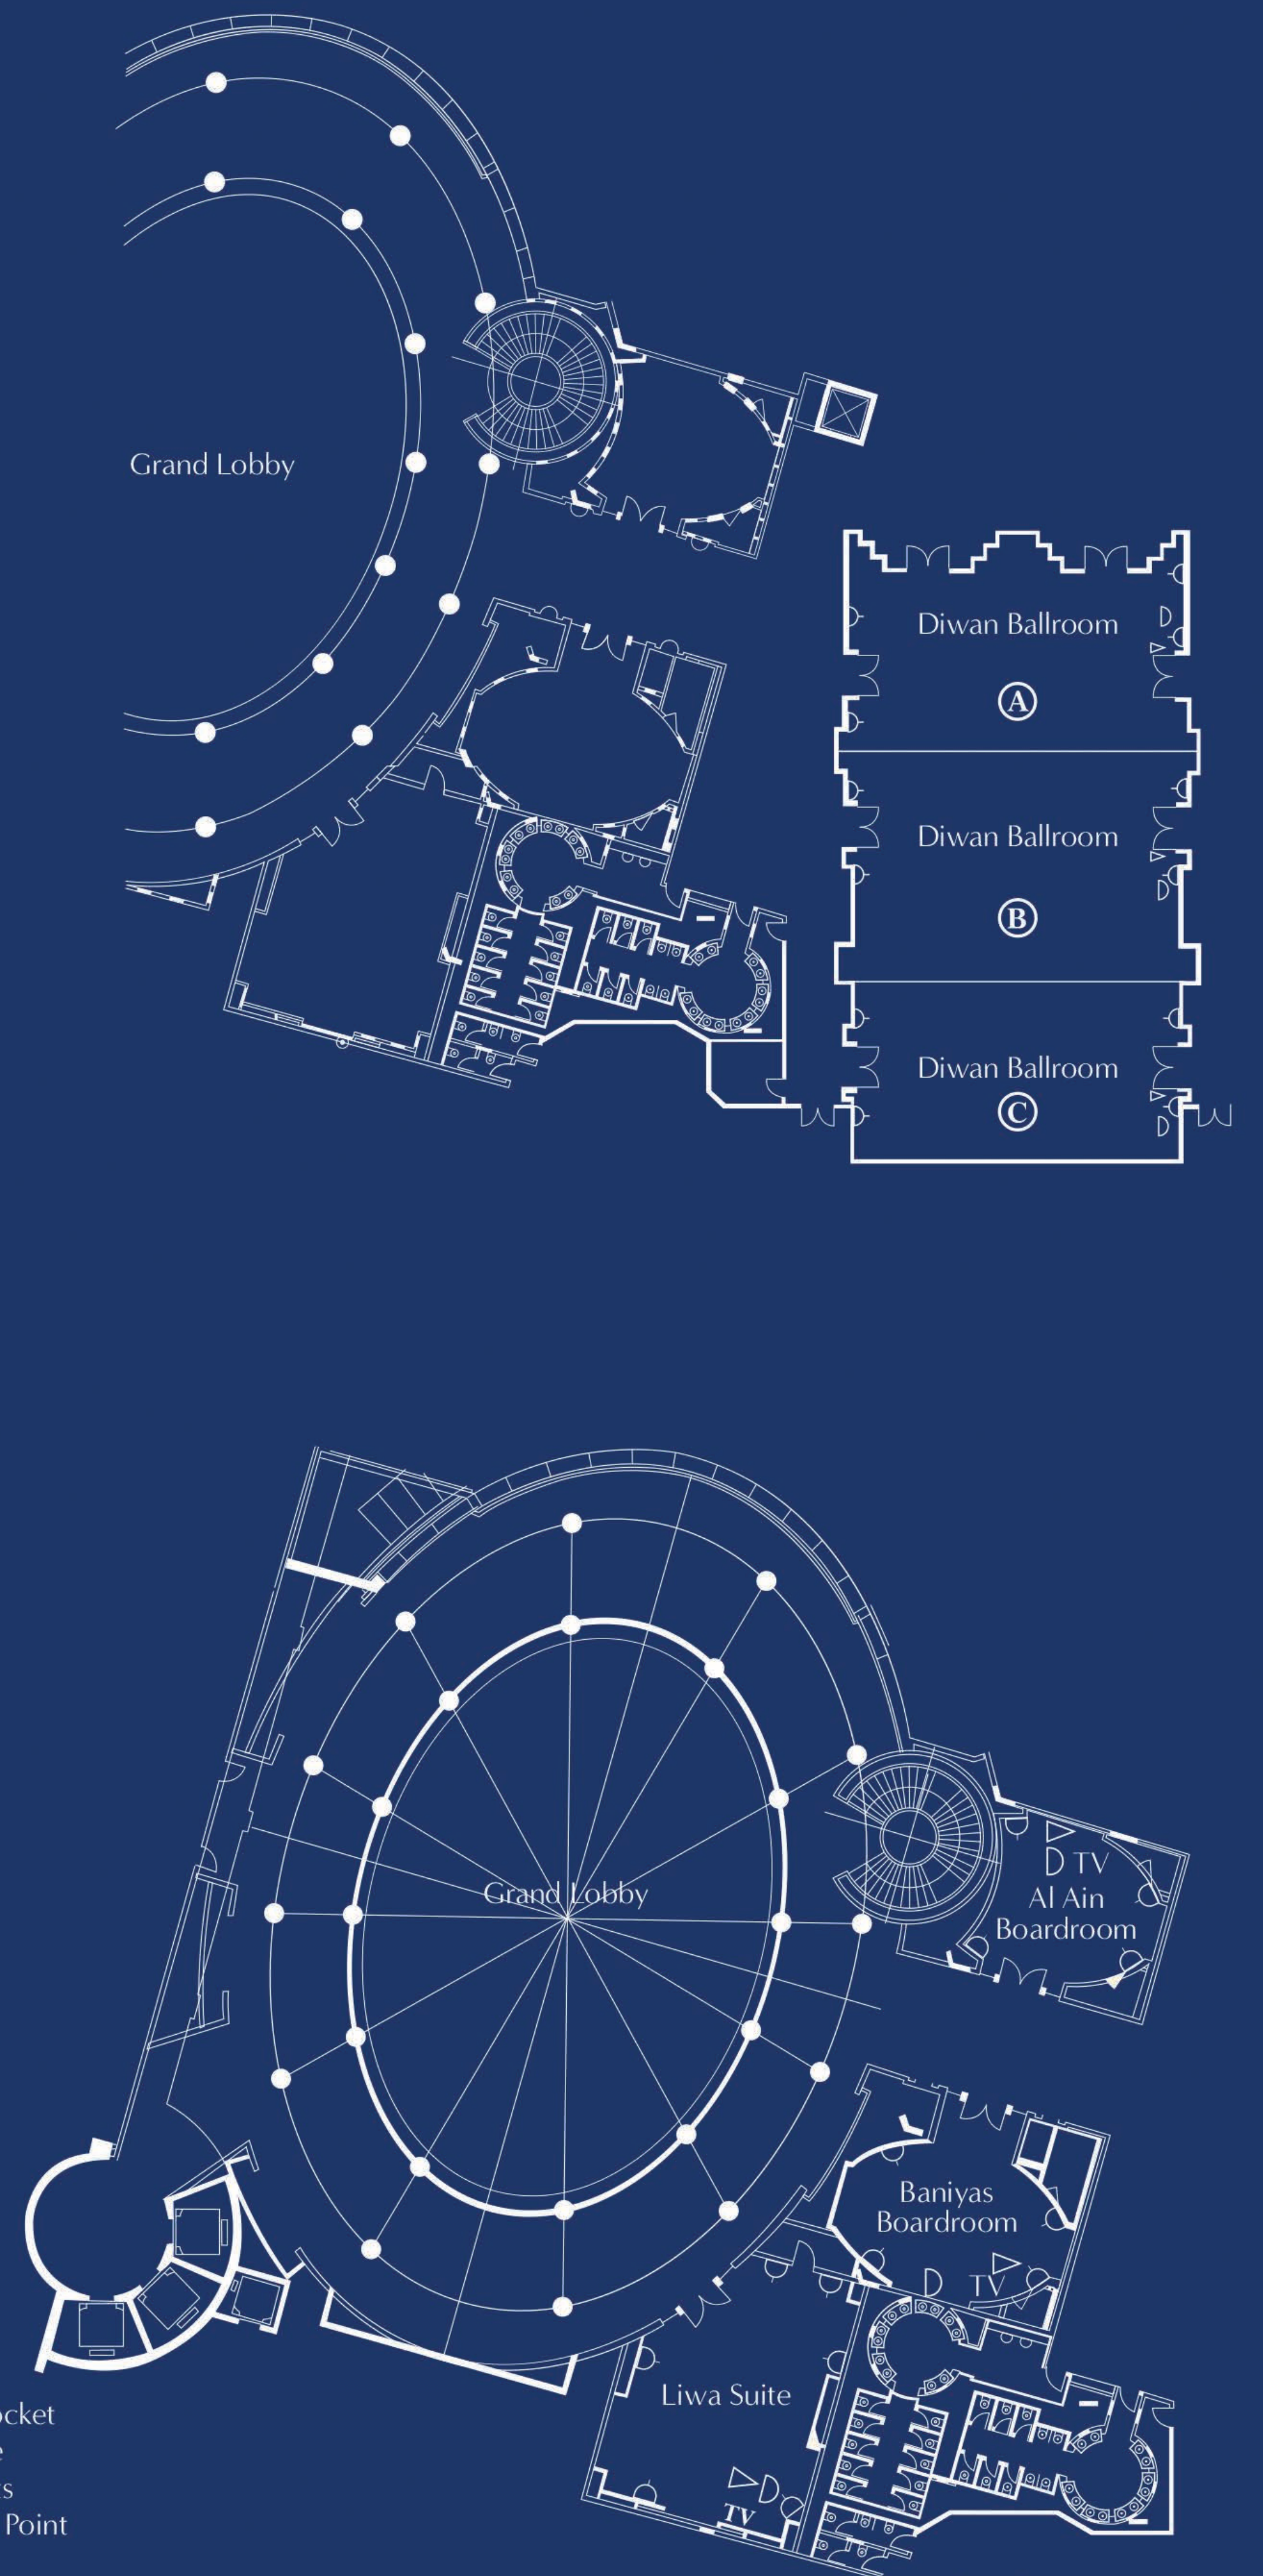

Tower Wing Function Rooms Layout

Beach Wing Function Rooms Layout

- D Double Socket
- T Telephone
- D Data Points
- TV Television Point

* Boardroom meeting tables have built-in sockets for power data and phone.