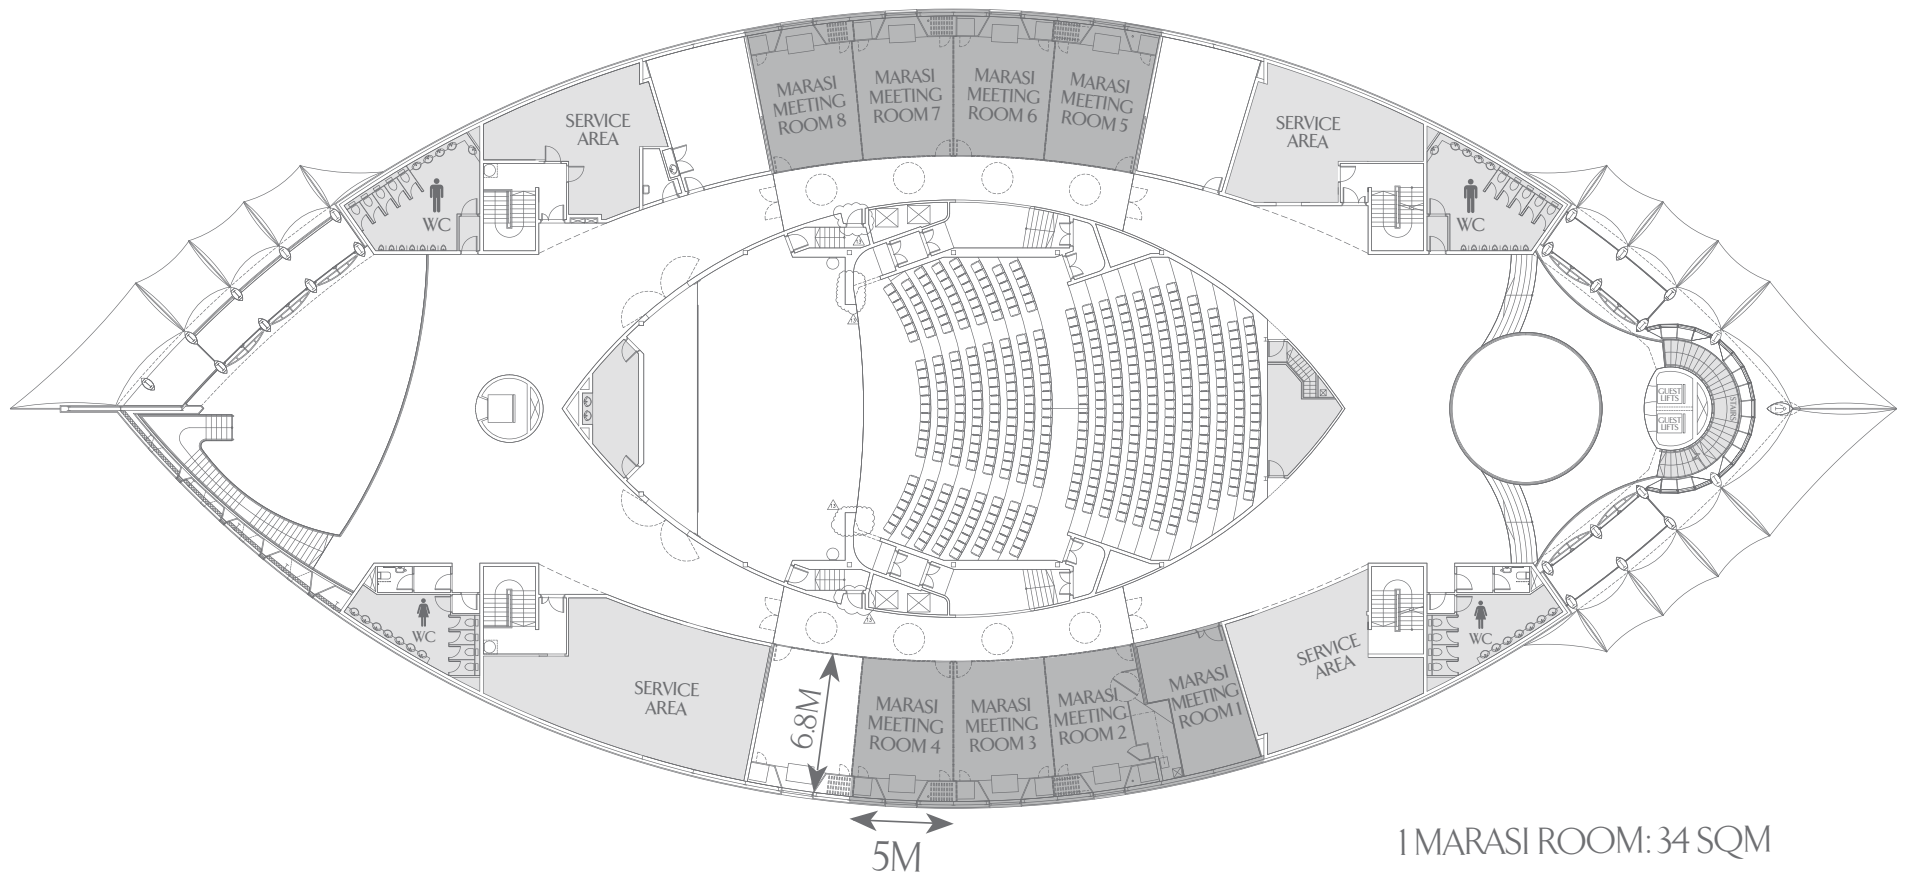

MARASI

CONFERENCE CENTRE MEETING ROOMS

Venue	Area m ²	Area sq. feet	Clear Height m/ft	Length m/ft	Width m/ft	Theatre Front	Classroom Front	Classroom Back	Cabaret	Boardroom	U-Shape	Round 10	Round 8	Cocktail
MEETING ROOMS - FIRST FLOOR														
Marasi (1 Room)	34	365.9	9/2.78	22/6.8	16/5	20	18	-	-	12	12	10	10	20
Marasi (2 Rooms)	68	731.9	9/2.78	22/6.8	18/10	50	36	-	-	20	20	30	20	50
Marasi (3 Rooms)	102	1097.9	9/2.78	22/6.8	49/15	90	54	-	-	30	30	50	40	80
Marasi (4 Rooms)	136	1463.8	9/2.78	22/6.8	65/20	120	72	-	70	40	40	80	70	150