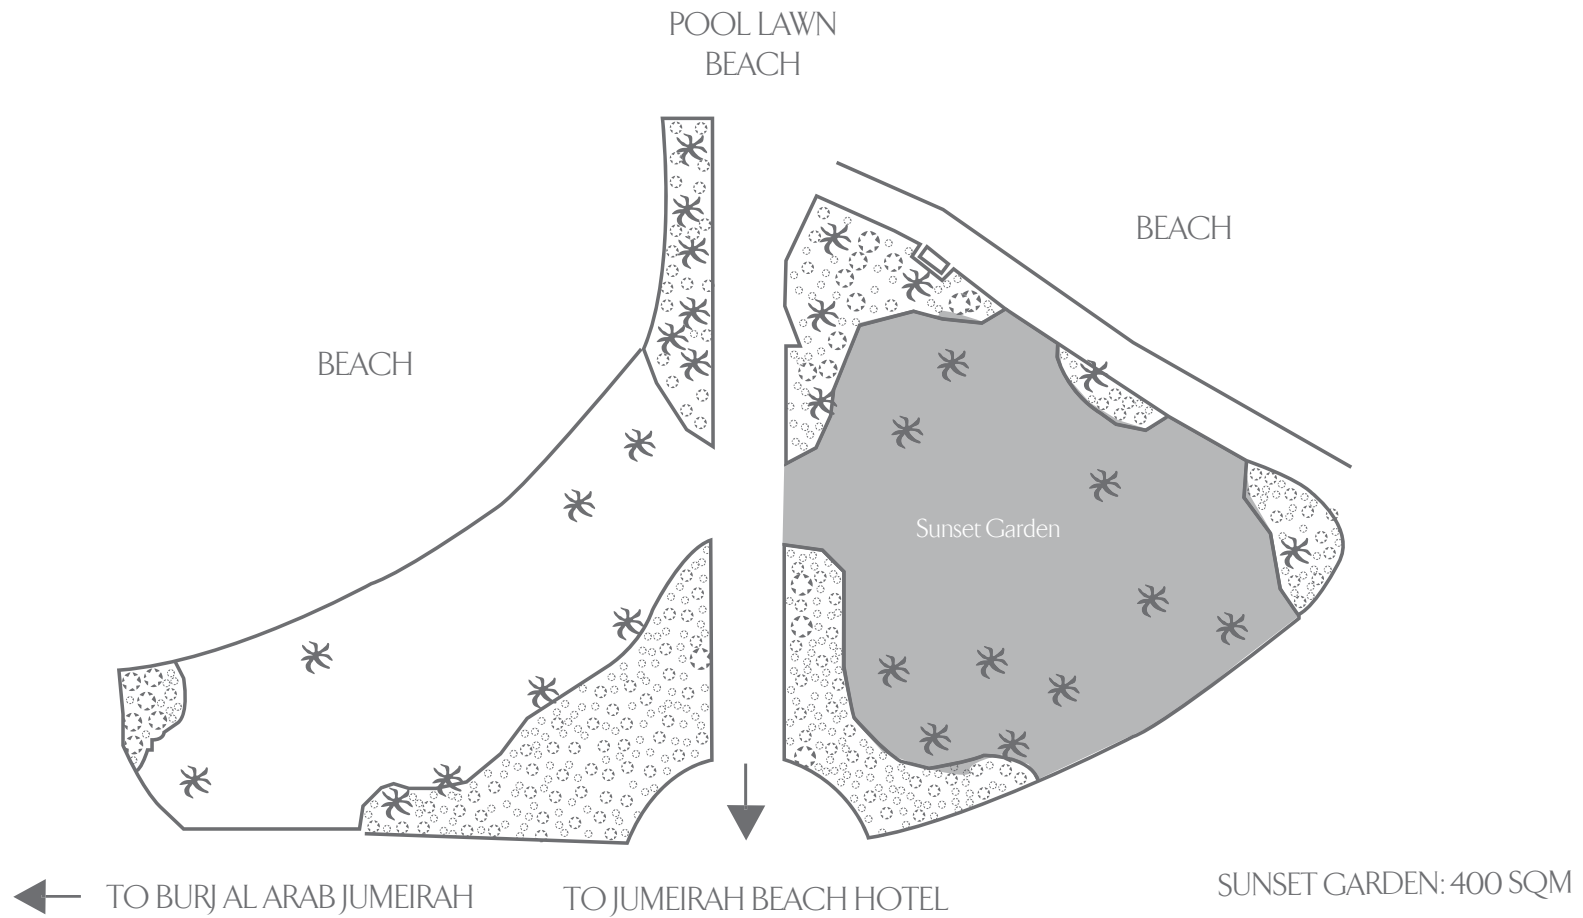

SUNSET GARDEN OUTDOOR GARDEN

Venue	Area m ²	Area sq. feet	Clear Height m/ft	Length m/ft	Width m/ft	Theatre Front	Classroom Front	Classroom Back	Cabaret	Boardroom	U-Shape	Round 10	Round 8	Cocktail
OUTDOOR														
Sunset Garden	400	43055	-	-	-	-	-	-	-	-	-	-	120	150