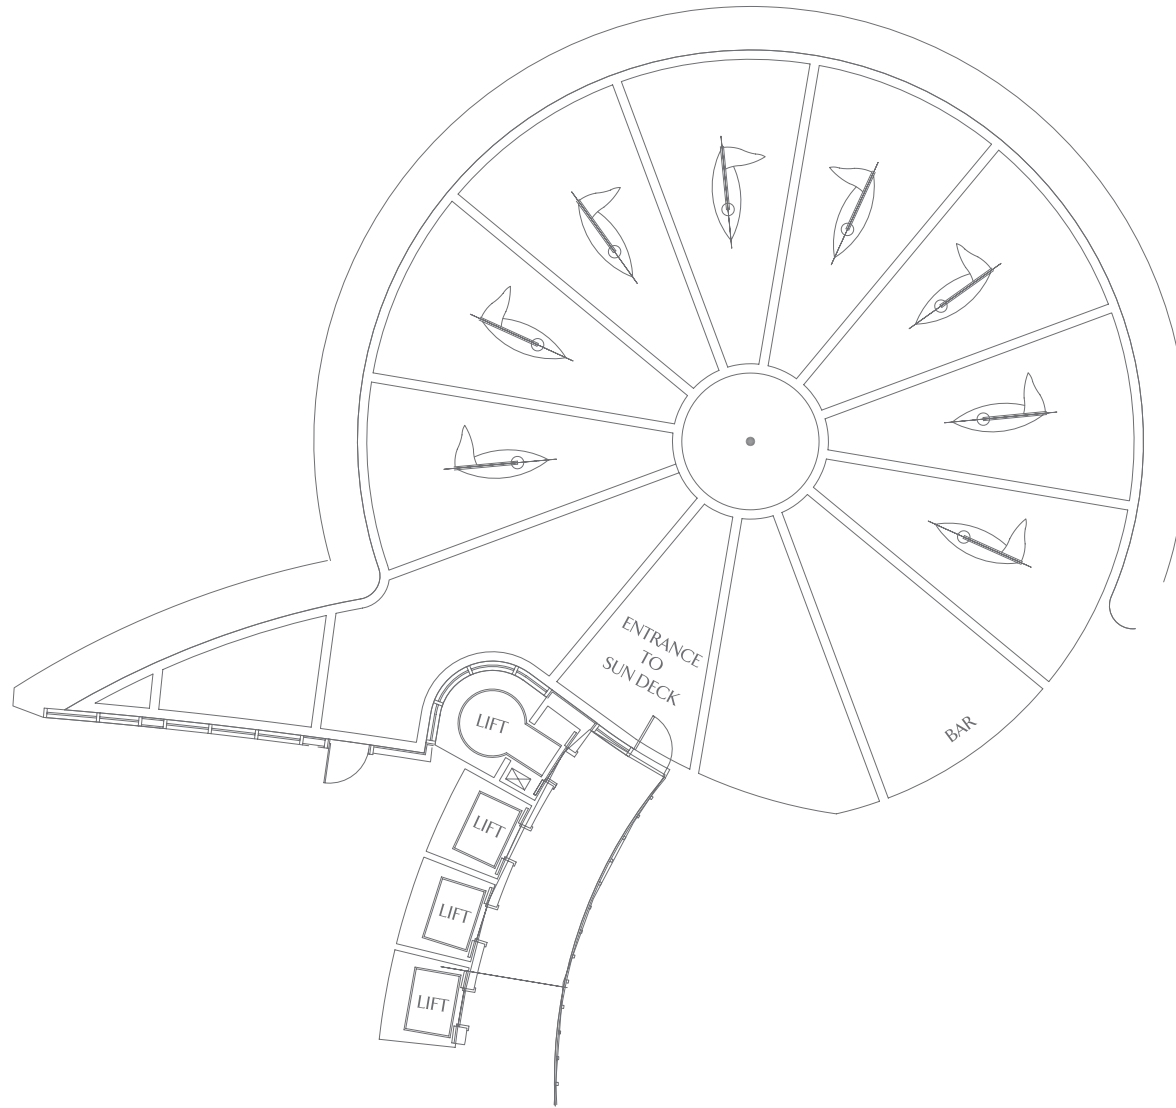

SUNDECK LEVEL 2

OUTDOOR TERRACE

Venue	Area m ²	Area sq. feet	Clear Height m/ft	Length m/ft	Width m/ft	Theatre Front	Classroom Front	Classroom Back	Cabaret	Boardroom	U-Shape	Round 10	Round 8	Cocktail
OUTDOOR														
Sundeck Level 2	850	9149.3	-	-	-	50	-	-	-	-	-	-	80	150