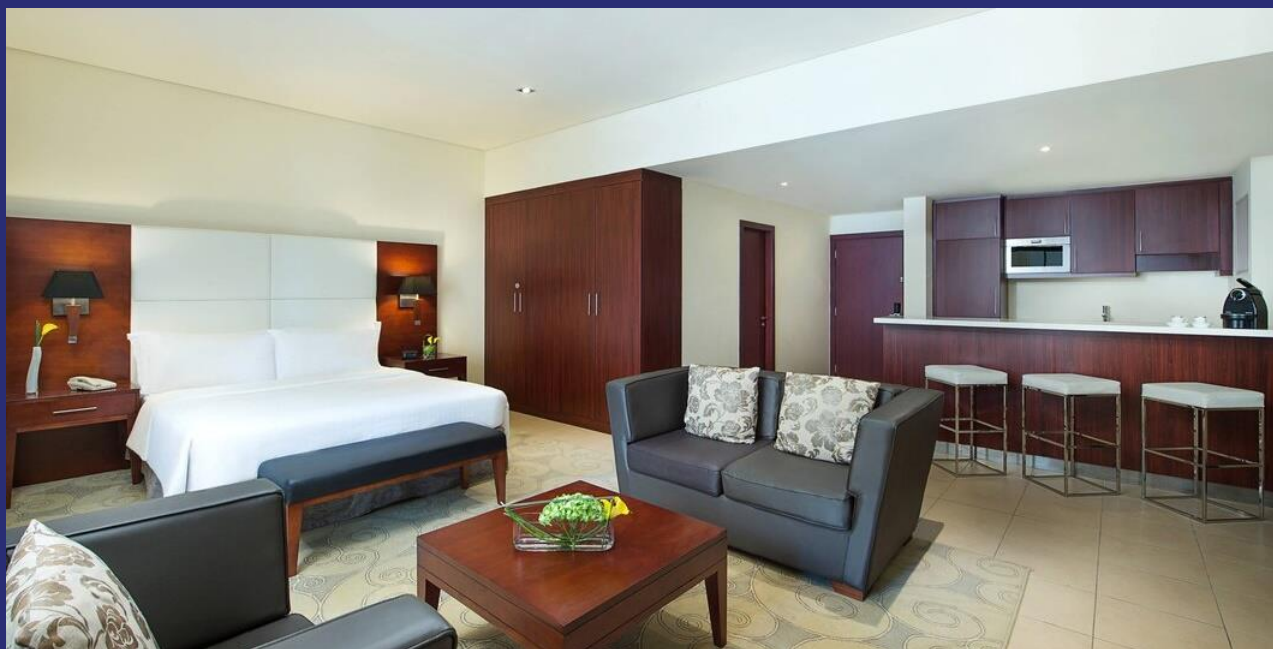

# Deluxe Studio

1 Master Bedroom w/ Queen Size Bed | 1 Bathroom  
Living Area | Kitchen

## Room Features

57sqm  
Balcony  
Living area  
55" inch TV  
Electronic safe  
Work desk  
Iron and ironing board  
Washer-Dryer

## Food & Beverages

Room service, 24-Hour  
Coffee maker / tea service  
Mini-bar service, for a fee

# Duplex Suite

1 Loft Bedroom w/ King Size Bed | 2 Bathrooms  
Living & Dining Area | Kitchen