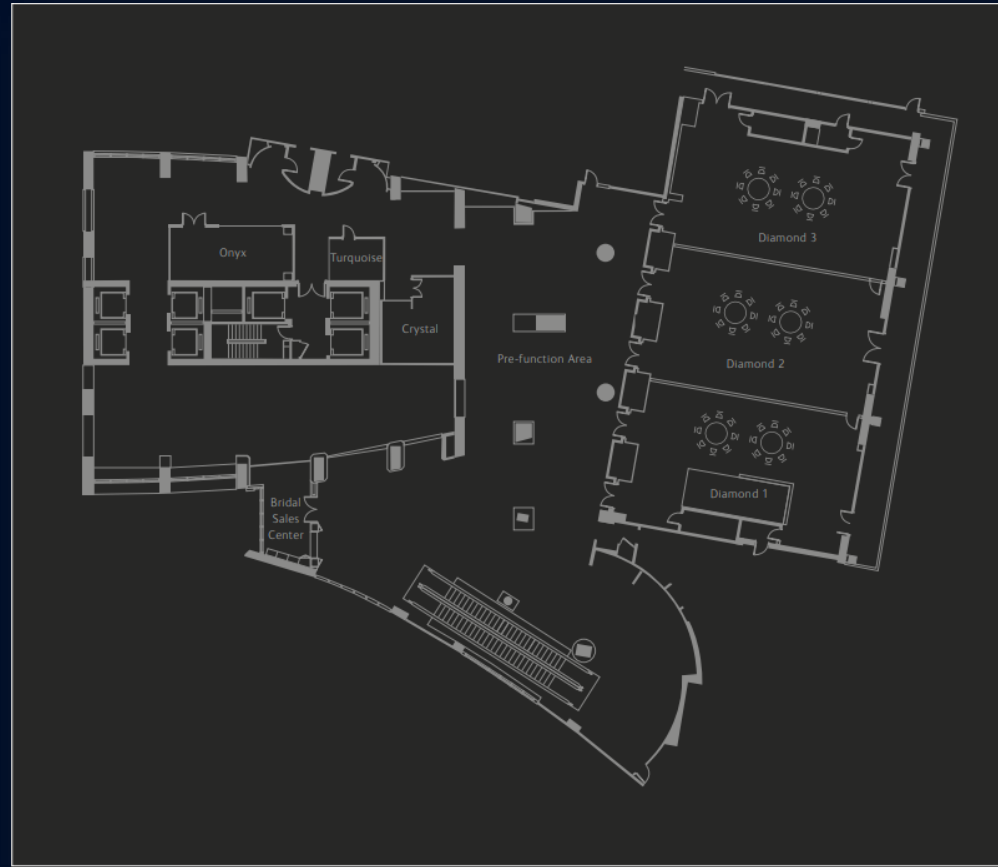

Capacity Chart

	Cocktail	Banquet	Cabaret	Theatre	Classroom	U...shape	Boardroom	Hollow Rect	Area (sqm)
Diamond Ballroom	500	300	256	450	225	84	72	100	576
Diamond 1	150	80	64	126	72	39	36	40	181
Diamond 2	150	80	64	126	72	39	36	40	183
Diamond 3	150	80	64	126	72	39	36	40	184
1st Floor Foyer	350	90	60	...	...	...	...	...	687
Ruby Meeting Room	50	40	32	60	39	24	21	28	79
Emerald Meeting Room	50	40	32	60	39	24	21	28	80
Sapphire Meeting Room	...	...	...	...	...	...	24	...	68
2nd Floor Foyer	90	80	60	...	...	...	...	...	584
Jade Boardroom	...	...	...	...	...	...	10	...	34
Topaz Boardroom	...	...	...	...	...	...	18	...	61
Onyx Meeting Room	...	...	...	...	...	...	14	...	
Cabana	600	300	...	...	300	300	...	...	111

Kempinski

HOTELIERS SINCE 1897

Floor Plan

Kempinski

HOTELIERS SINCE 1897