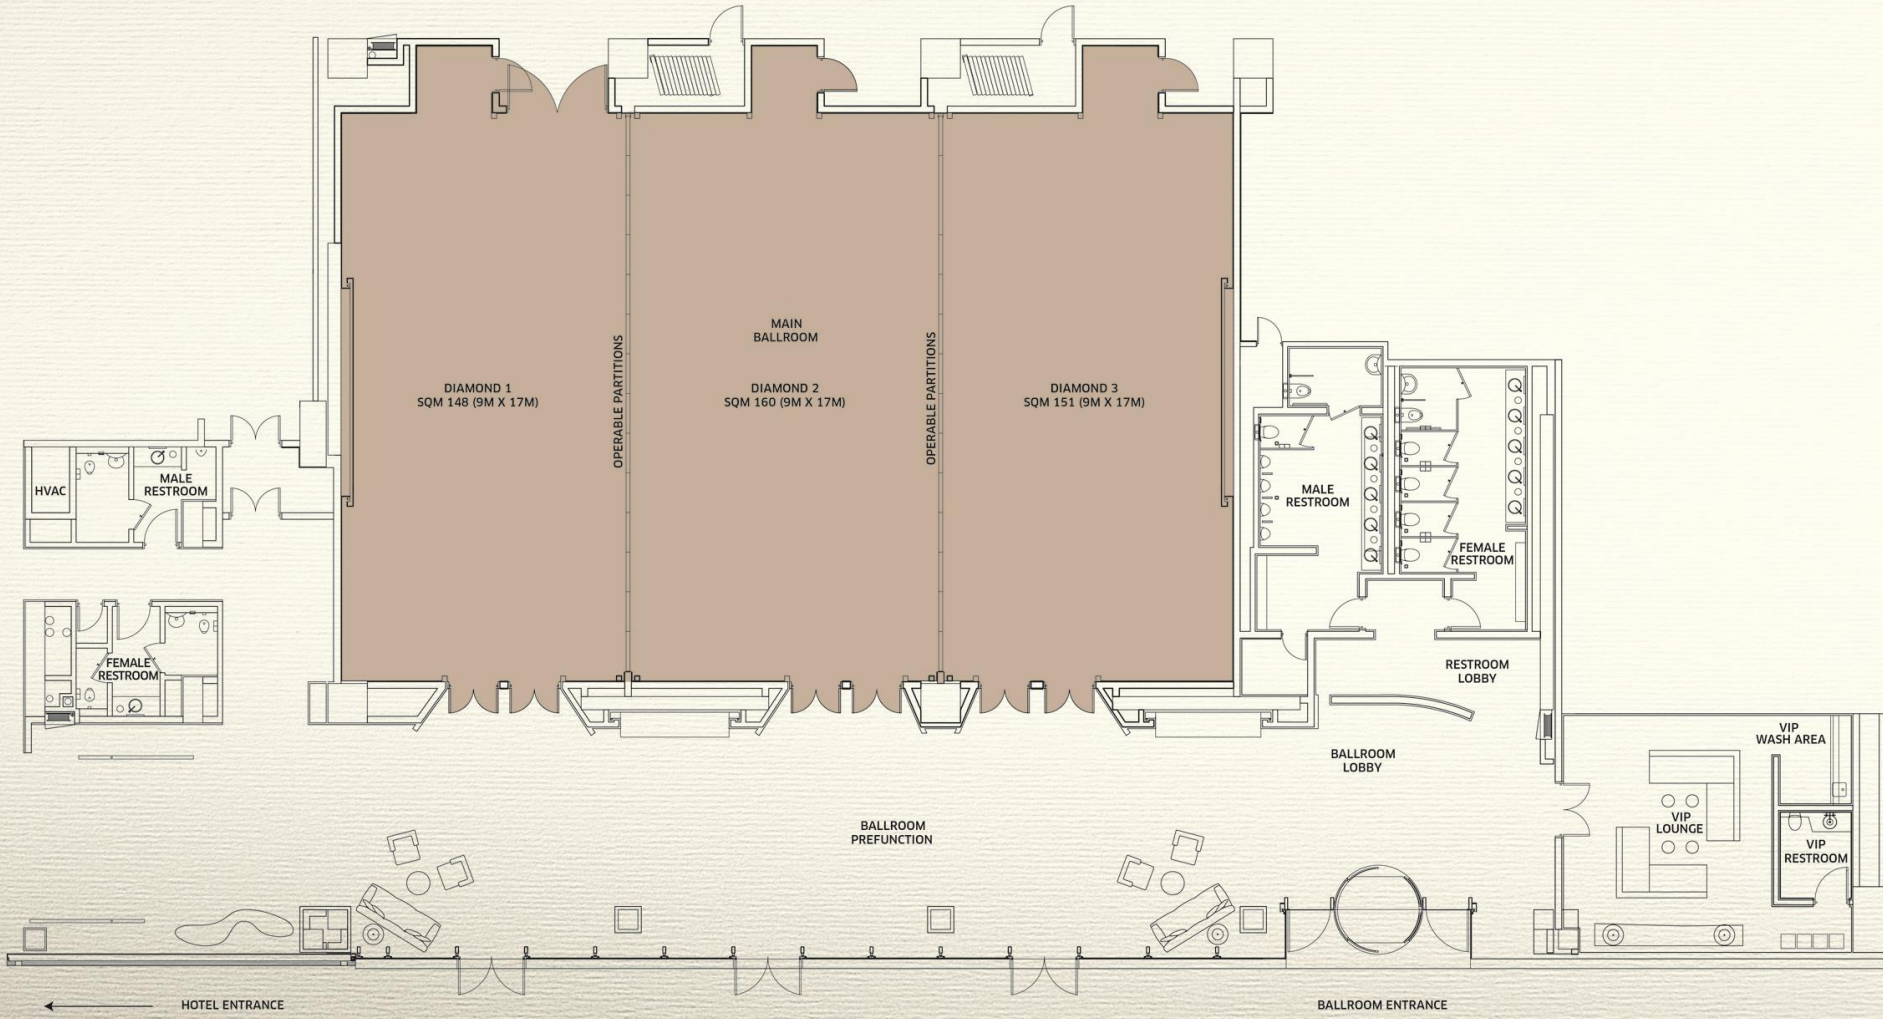

MAGNIFIQUE MEETINGS  
CAPACITY CHART  
AND  
VENUES FLOOR PLANS

**SOFITEL**  
HOTELS & RESORTS

# MAGNIFIQUE MEETINGS CAPACITY CHART

VENUE	AREA (SQM)	LENGTH (M)	WIDTH (M)	CEILING HEIGHT (M)	CLASSROOM	THEATRE	U SHAPE	BOARDROOM	DINNER	COCKTAIL	CABARET
TOPAZ	78	10	8	3	36	60	27	20	50	70	32
AMBER	80	10	9	3	36	60	27	20	50	70	32
ONYX	57	13	4	3	–	–	–	18	24	–	–
SAPPHIRE	77	10	8	3	18	32	15	15	40	40	18
OPAL	99	12	10	3	45	75	27	26	60	75	40
AQUAMARINE	80	9	10	3	36	65	27	20	50	70	32
OPAL& AQUAMARINE	179	21	10	3	87	150	54	–	120	150	88
TURQUOISE	70	8	10	3	36	60	24	20	50	60	30
AMETHYST	36	9	4	3	–	–	–	10	12	–	–
EMERALD	35	9	4	3	–	–	–	10	12	–	–
JADE	37	9	4	3	–	–	–	10	12	–	–
RUBY	37	9	4	3	15	25	12	14	20	25	12
QUARTZ	35	8	4	3	15	25	12	14	20	25	12
DIAMOND BALLROOM	460	27	17	7	300	600	–	–	450	650	256
DIAMOND 1	148	9	17	7	80	150	40	40	100	200	64
DIAMOND 2	160	9	17	7	90	170	40	40	130	220	80
DIAMOND 3	148	9	17	7	80	150	40	40	100	200	64
DIAMOND 1&2 or 2&3	306	18	17	7	150	350	100	45	230	400	128

# DIAMOND BALLROOM FLOOR PLAN