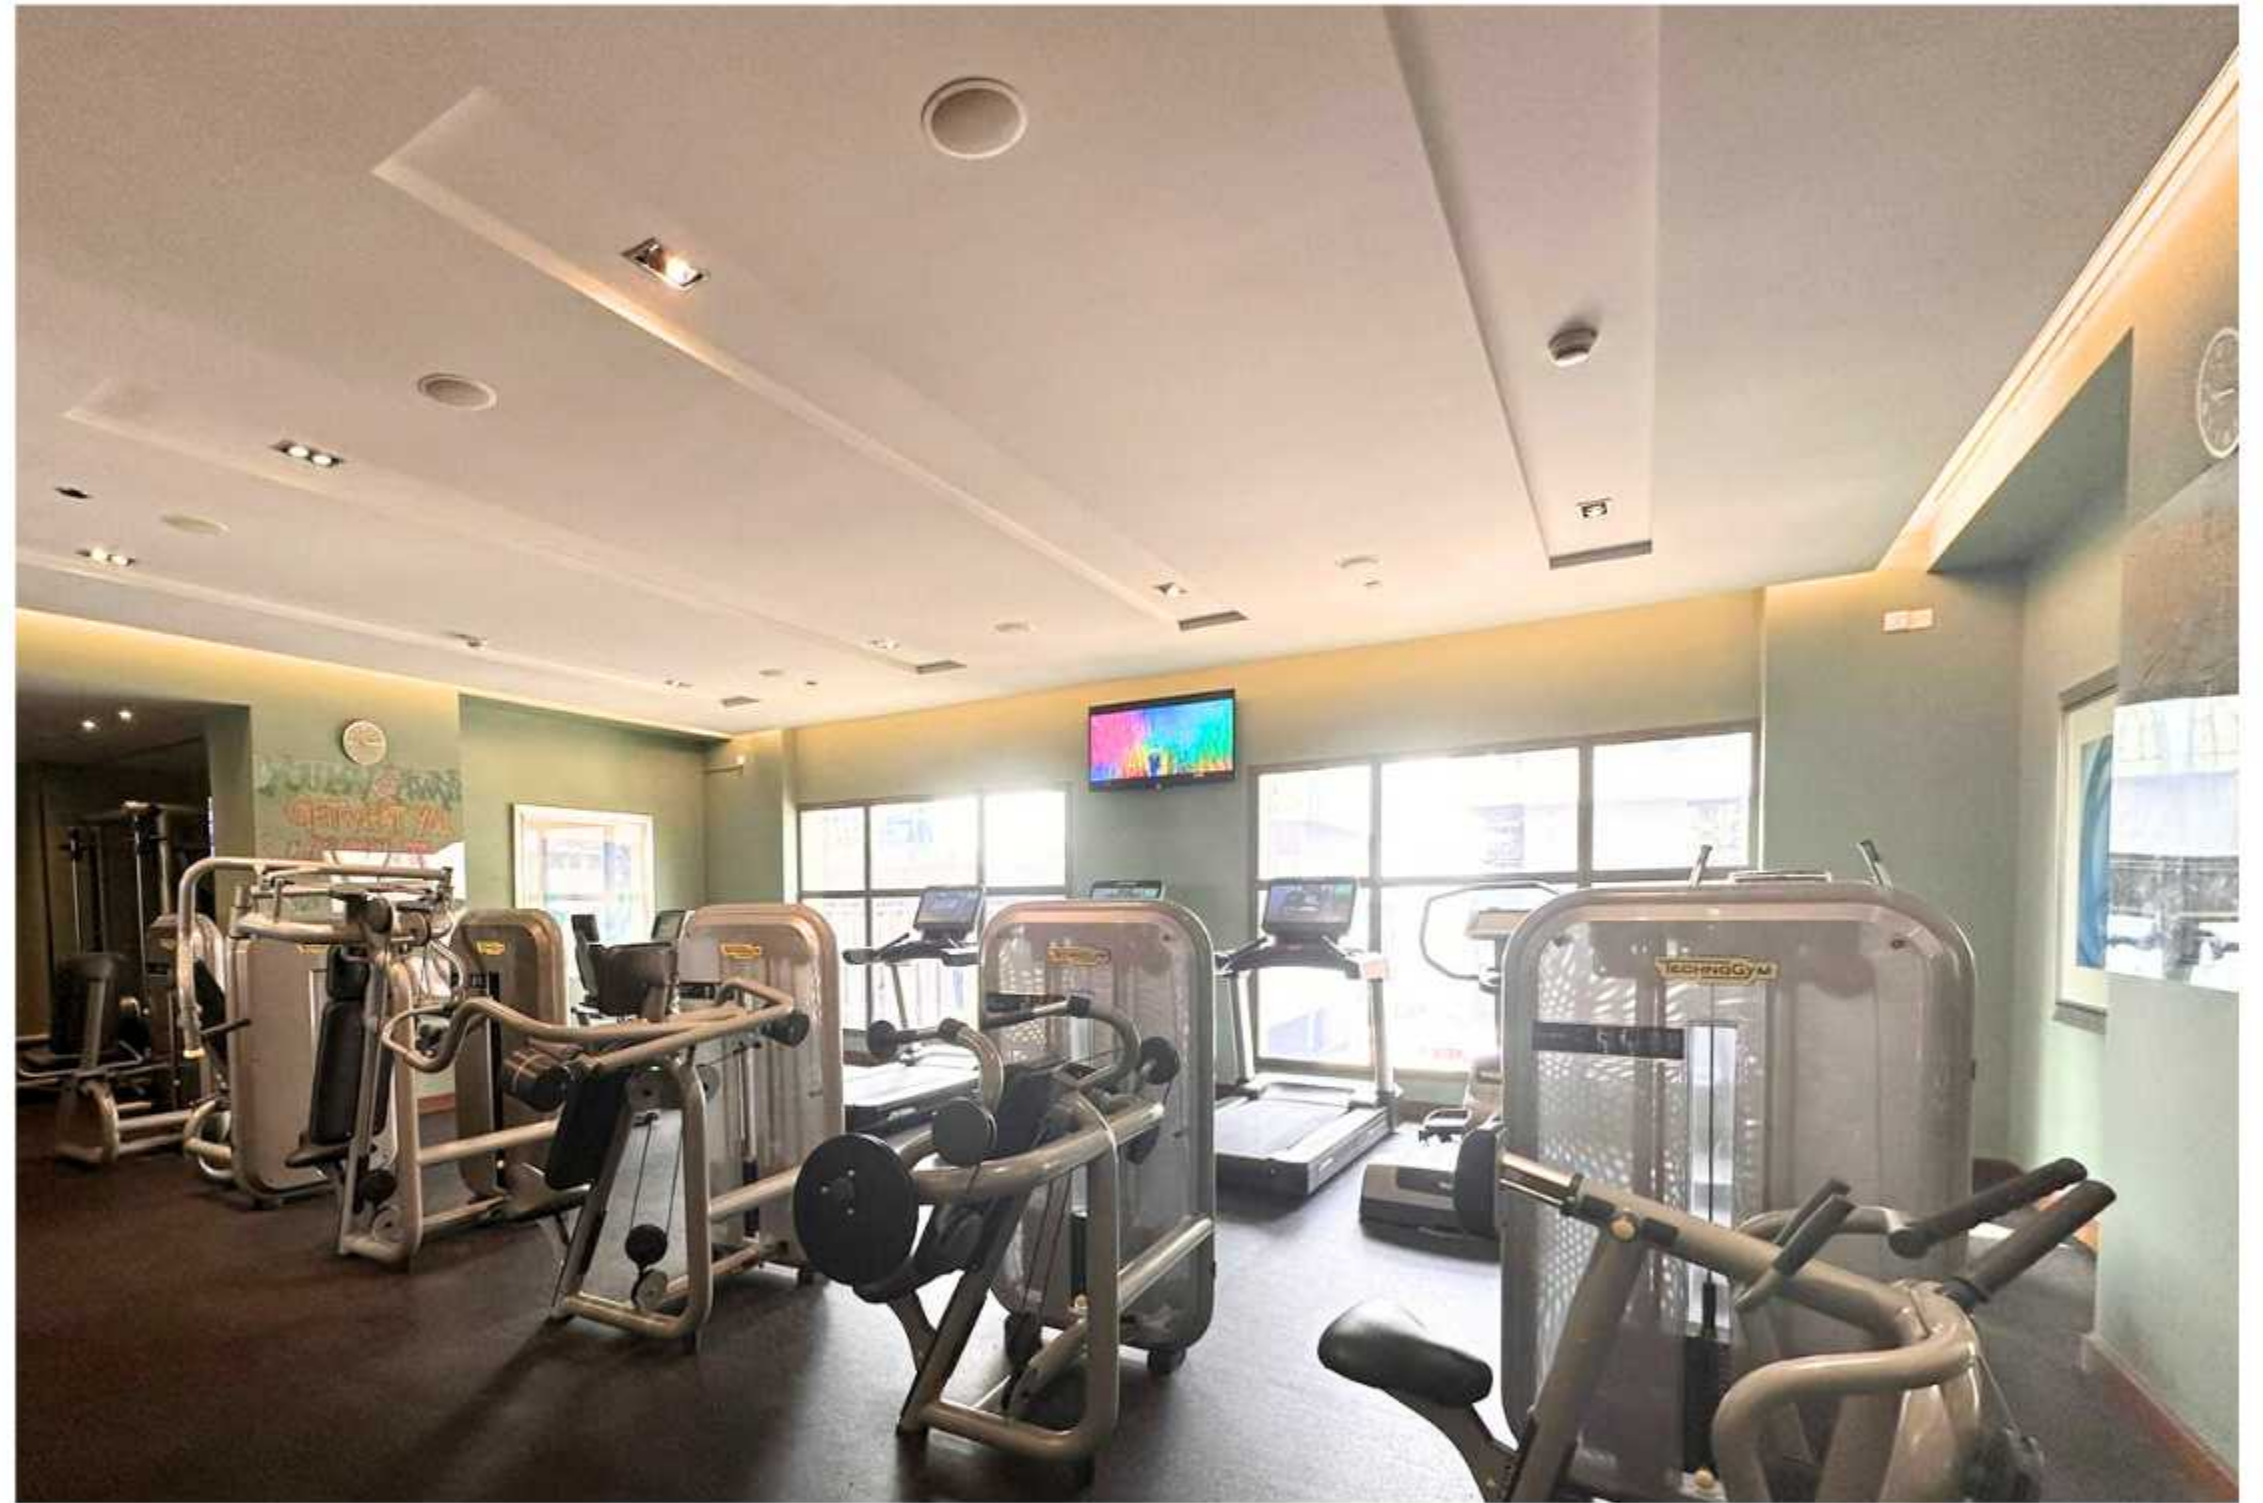

# MEETINGS AND EVENTS

- Our conference and banqueting facilities are of the highest quality
- They comprise an elegantly styled ballroom that can be converted into three enclosed sections, three stylish meeting rooms, a pre-function area, and a business center

# EXECUTIVE LOUNGE

- Located on the 21st floor with indoor and outdoor seating and views over the Arabian Gulf
- Breakfast: 6.30am – 10.30am
- Selected beverages service: 6.30 am – 12 midnight
- Afternoon tea: 3.30 pm – 5.30 pm
- Evening drinks: 6.30 pm – 8.30 pm

# FITNESS CENTRE

- A fully equipped gym overlooking the outdoor pool makes your workout one for the eyes as well as the body
- Fully equipped changing rooms also boast a sauna and a steam room

# BODY TALK WELLNESS CENTRE

- All treatment rooms at the spa are designed to enhance the spirit of tranquility and calm
- An extensive array of rejuvenating treatments

The background of the image shows a modern hotel building with a large swimming pool in the foreground. The pool is surrounded by lounge chairs, umbrellas, and a bar area. The building has a curved facade and large windows. The sky is clear and blue.