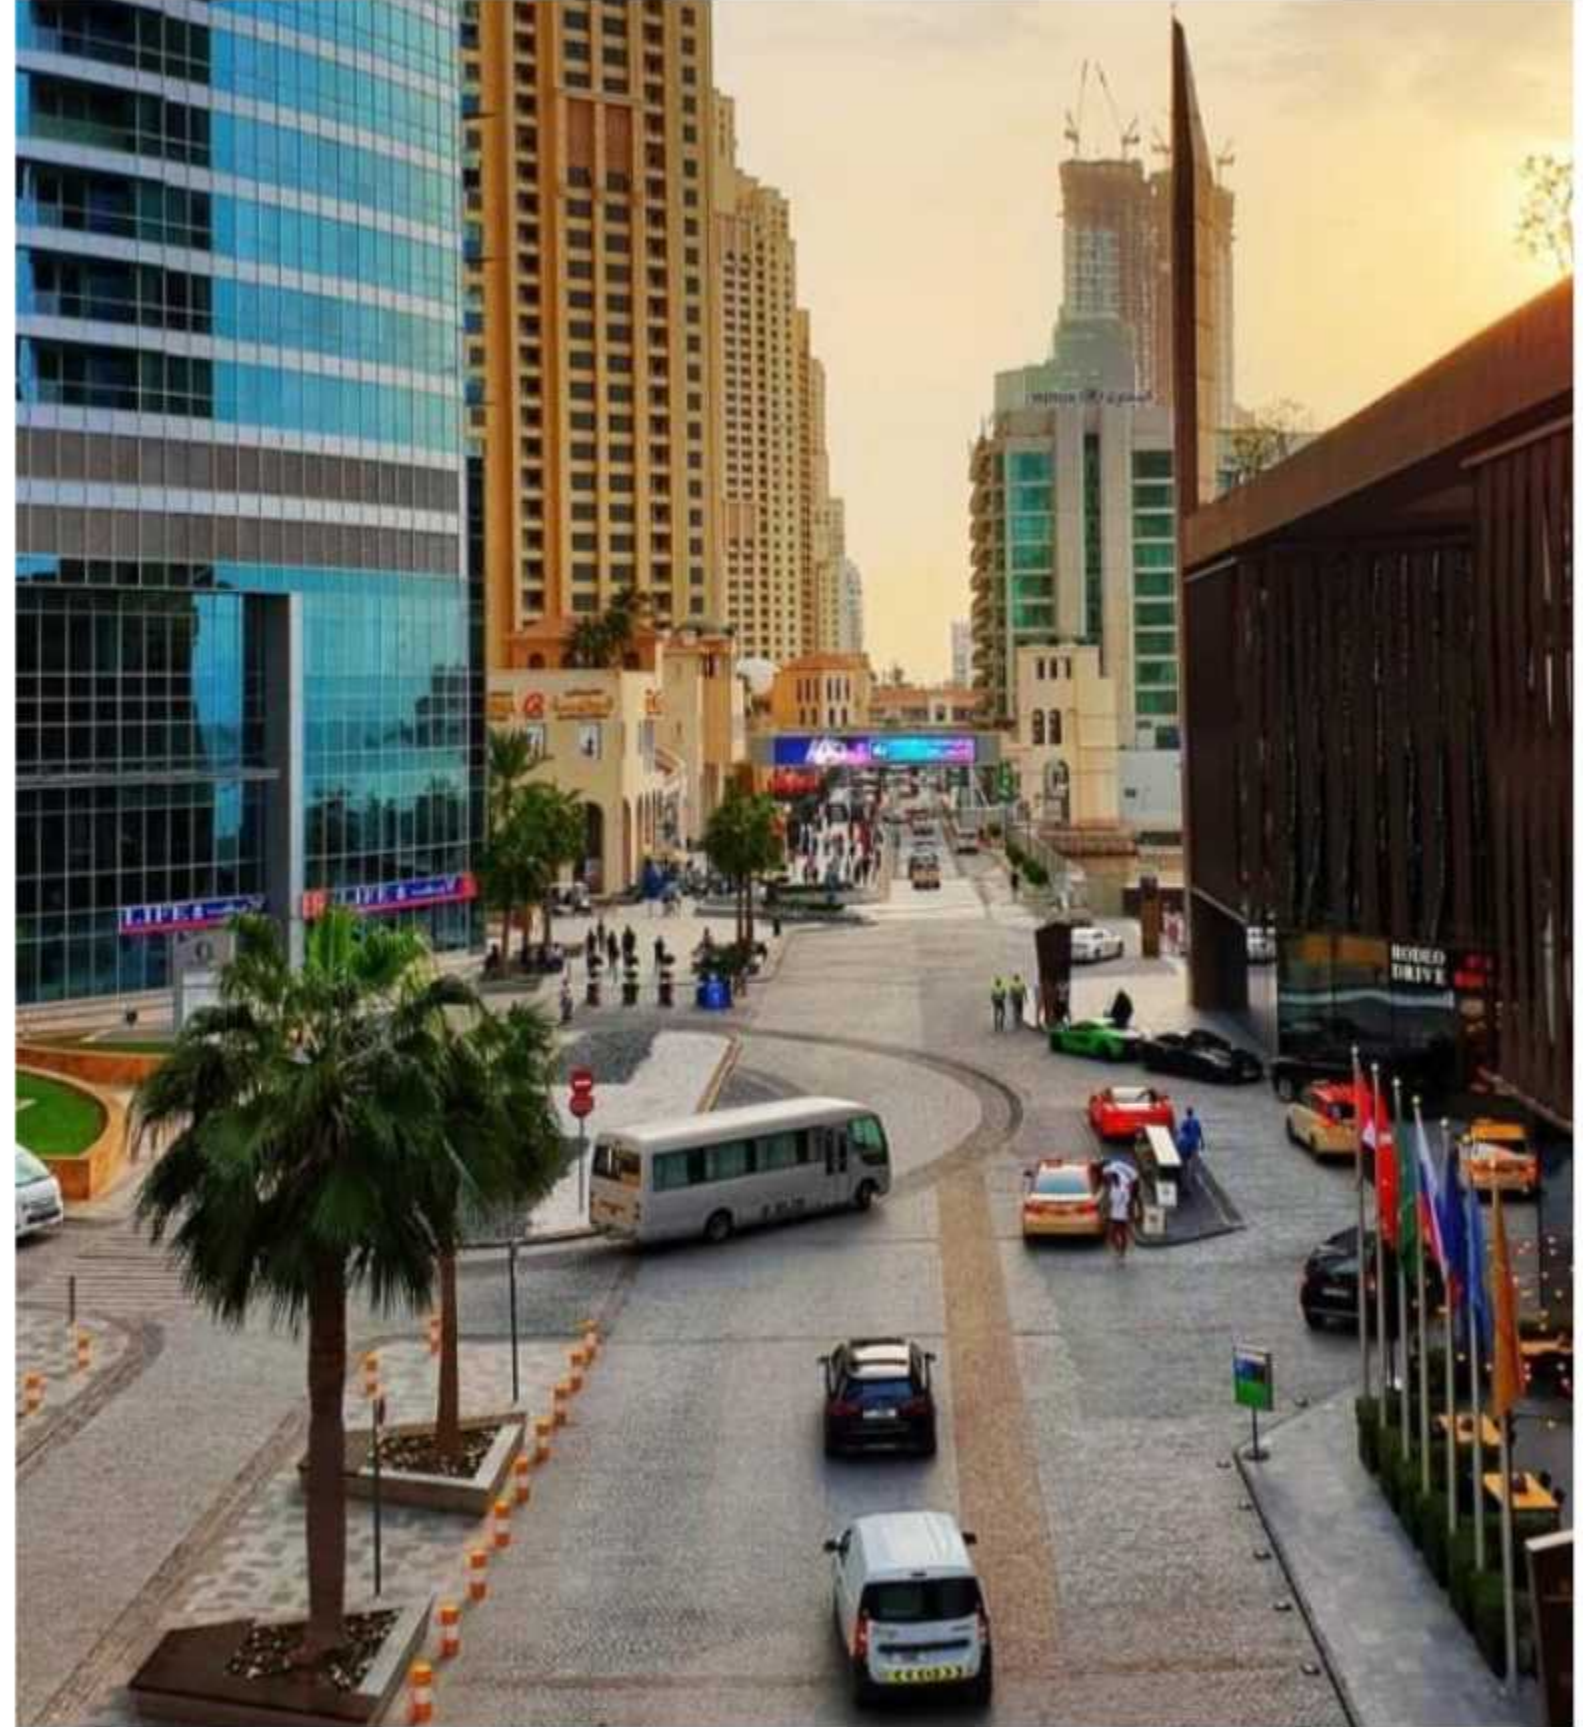

## What's nearby

- Dubai, Marina
- The Walk - 1 min walk
- The Beach Mall - 2 min walk
- Jumeirah Beach - 3 min walk
- Dubai Marina Mall - 18 min walk
- Skydive Dubai - 20 min walk
- Ain Dubai - 27 min walk
- Blue waters Island - 27 min walk

## Getting around

- Jumeriah Beach Residence Tram 1 – 5 min walk
- Jumeirah Lake Towers Station - 19 min walk
- Al Maktoum Intl. Airport (DWC) - 35 min drive
- Dubai Intl. Airport (DXB) - 37 min drive
- Free shopping center shuttle to selected malls
- Dubai Expo City - 25 min drive

# LOCATION

- The hotel is located in Dubai's **Jumeirah Beach Residence** few steps away from the beautiful beaches of the Arabian Gulf, and is just a short walk from **'The Beach' mall**
- Easy access to **'The Walk,'** home to an array of famous restaurants and shopping facilities, **Jumeirah Public Beach, Dubai Marina mall,** and the **Dubai Metro** with connecting Tram
- In close proximity to Dubai's key business districts and commercial free zones

# LOCATION

- 5 min walking distance from the Jumeirah Beach Residence tram 1 station
- A 30-minute drive from Dubai International Airport (DXB)
- A 20-minute drive from Dubai World Central Al Maktoum International Airport
- One hour's drive from Abu Dhabi