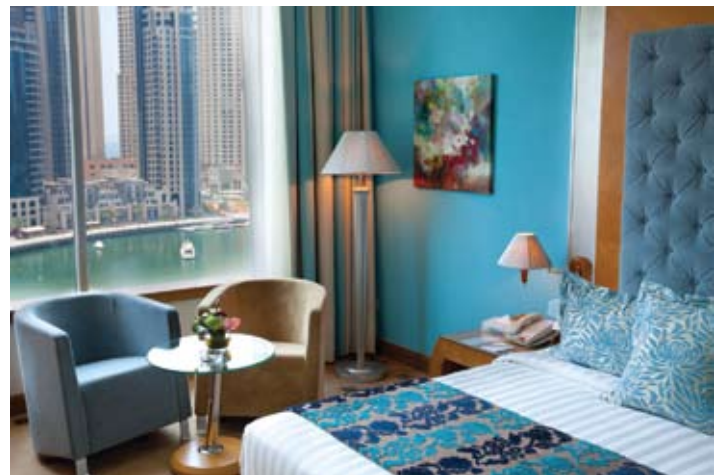

Welcome to Marina Byblos Hotel

The modern 4 star concept offers appealing, stylish guest rooms and suites which provide a calm, comfortable oasis of quiet amidst the hum of the busy city outside.

Enjoy contemporary luxury in an excellent location, adjacent to the famous Jumeirah Beach, home to The Walk, Dubai's most happening outdoor destination. Close to Dubai's main business areas such as Dubai Media City, Internet City and JAFZA, Marina Byblos Hotel has the perfect location to suit the needs of both business and leisure travellers.

Exploring the city could not be simpler with JLT Metro Station within easy walking distance.

Enjoy your stay!

Accommodation

Marina Byblos Hotel offers 184 elegant, smoking and non smoking rooms and suites tastefully decorated and well appointed for your comfort, overlooking the famous Dubai Marina and Yacht docks.

- Deluxe Single Room Room size 27 sqm.
- Deluxe Twin Room Room size 34 sqm.
- Executive Single Room Room size 42 sqm.
- Executive Double Room Room size 42 sqm.
- Aquamarine Suite Room size 65 sqm.

All the rooms are equipped with all standard accommodation features, 37" LCD TV, in-room safes, mini-bars, and remote controlled air-conditioning and ambiance settings.