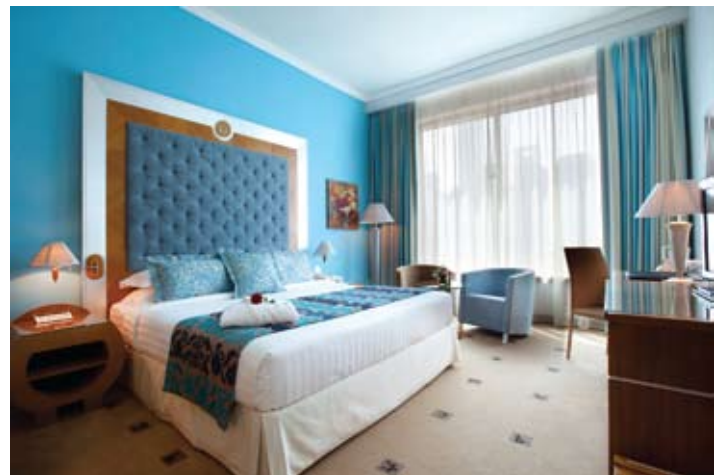

Welcome to Marina Byblos Hotel

The modern 4 star concept offers appealing, stylish guest rooms and suites which provide a calm, comfortable oasis of quiet amidst the hum of the busy city outside.

Enjoy contemporary luxury in an excellent location, adjacent to the famous Jumeirah Beach, home to The Walk, Dubai's most happening outdoor destination. Close to Dubai's main business areas such as Dubai Media City, Internet City and JAFZA, Marina Byblos Hotel has the perfect location to suit the needs of both business and leisure travellers.

Exploring the city could not be simpler with JLT Metro Station within easy walking distance.

Enjoy your stay!

Accommodation

Marina Byblos Hotel offers 184 elegant, smoking and non smoking rooms and suites tastefully decorated and well appointed for your comfort, overlooking the famous Dubai Marina and Yacht docks.

- Deluxe Single Room Room size 27 sqm.
- Deluxe Twin Room Room size 34 sqm.
- Executive Single Room Room size 42 sqm.
- Executive Double Room Room size 42 sqm.
- Aquamarine Suite Room size 65 sqm.

All the rooms are equipped with all standard accommodation features, 37" LCD TV, in-room safes, mini-bars, and remote controlled air-conditioning and ambiance settings.